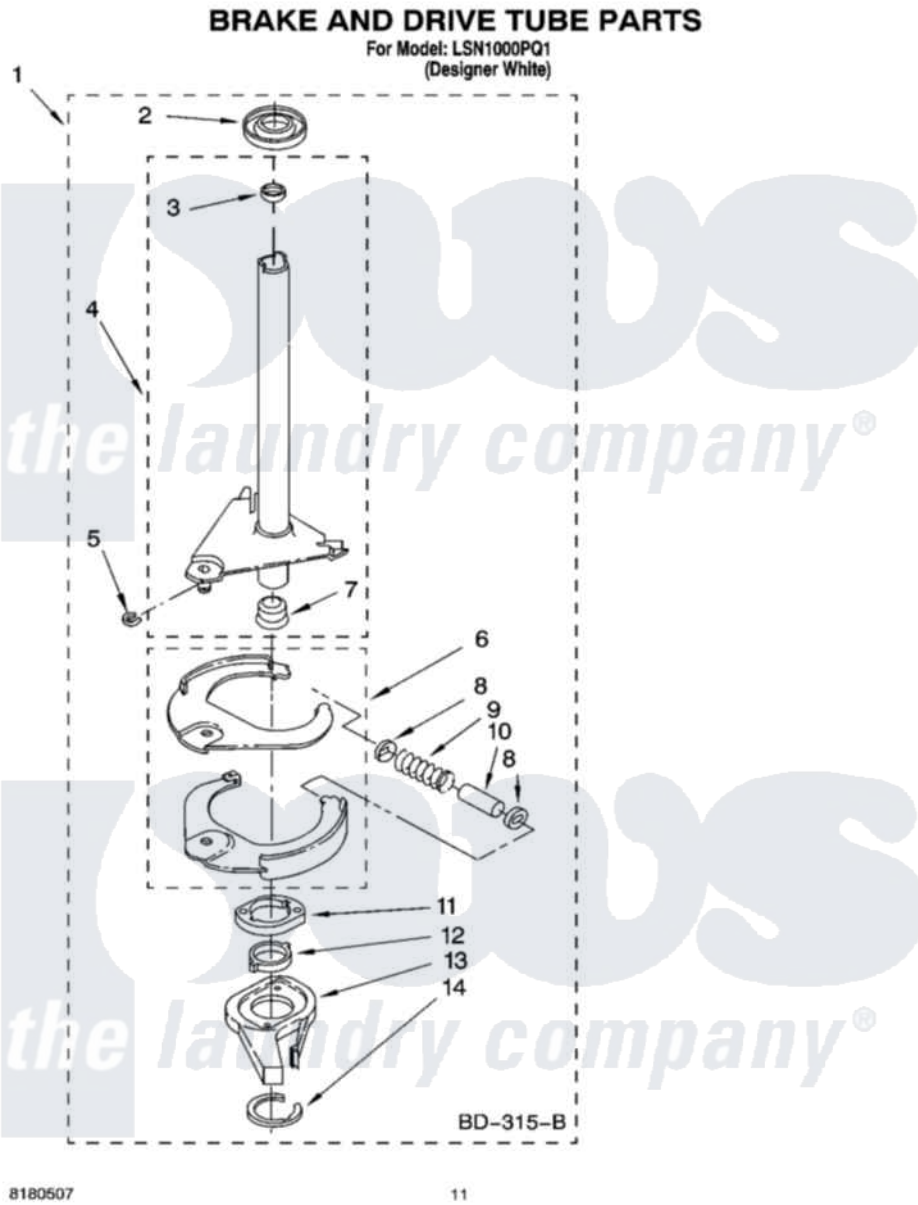

Whirlpool LSN1000PQ1 07 - BRAKE AND DRIVE TUBE PARTS

Whirlpool Residential Whirlpool LSN1000PQ1 Washer Parts Parts Diagram 07 - BRAKE AND DRIVE TUBE PARTS
Click on the part number to view part

Item	Original Part Number	Replaced By	Status	Part Description
1	388952	285792		Basketdrive
2	62658			Ring, Thrust
3	356427			Seal, Spin Pinion
4	64027	64208		Tube-Spin
5	64035	W10083190		Ring, Retaining
6	64232	285438		Shoe-Brake
7	62703	8546462		"T" Bearing, Spin Tube
8	3353956	285658		Sleeve
9	387806		Not Available	Spring, Brake
10	3355360	285658		Sleeve
11	661516	8546461		Cam, Brake Release
12	63022			Sleeve, Cam
13	64194	285790		Lining
14	90368	W10083200		Ring, Retaining
"	N/A		Not Available	FOLLOWING PARTS NOT ILLUSTRATED
"	285208			Lubricant