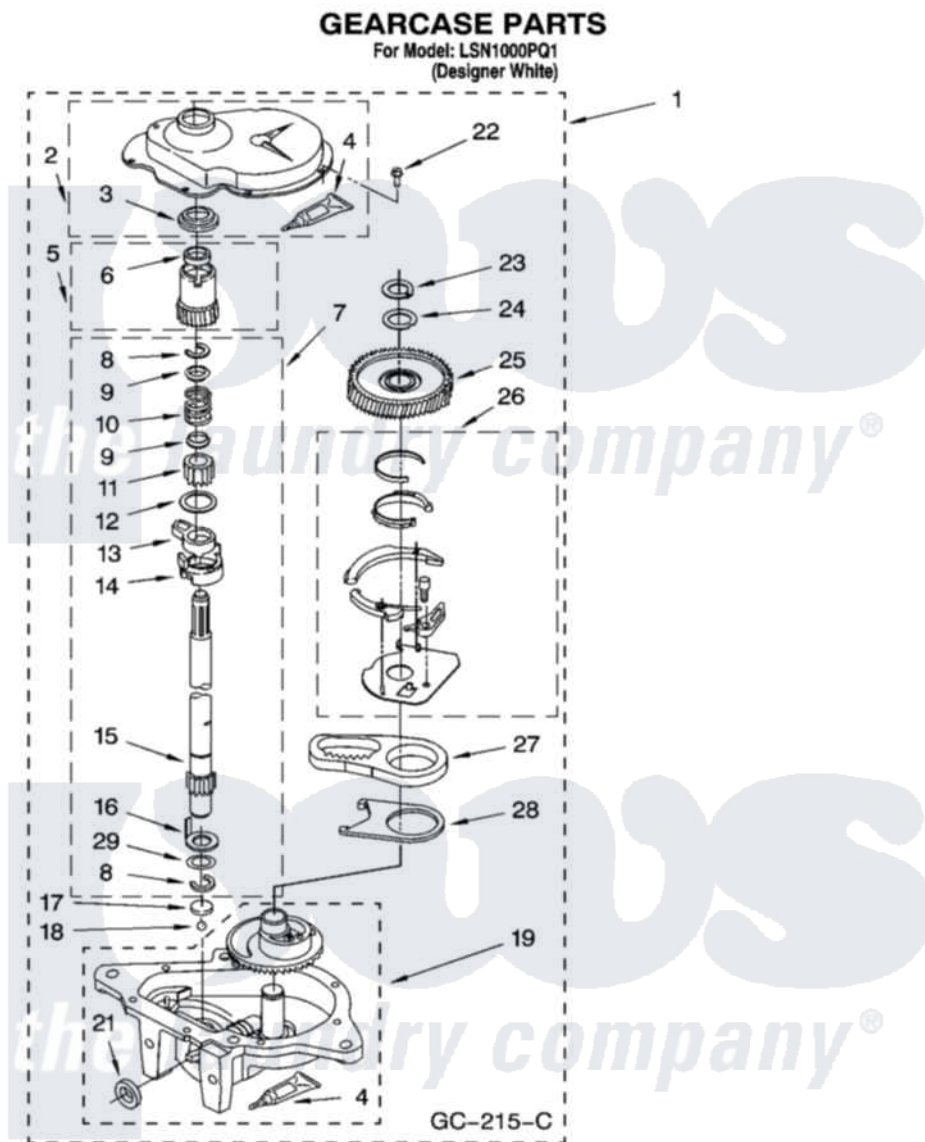

Whirlpool LSN1000PQ1 08 - GEARCASE PARTS

12

8180507

Whirlpool Residential Whirlpool LSN1000PQ1 Washer Parts Parts Diagram 08 - GEARCASE PARTS
Click on the part number to view part

Item	Original Part Number	Replaced By	Status	Part Description
1	3360630	3360629		Gearcase
2	285202			Cover, Gearcase
3	3349985			Seal, Gearcase Cover
4	285195			Sealer Sealer, Gasket
5	63320	285362		Gear and Pinion
6	356427			Seal, Spin Pinion
7	389387			Shaft, Agitator
8	90369		Not Available	Ring, Retaining (2)
9	62677			Retainer, Spring
10	62676			Spring, Agitator
11	63273	285509		Shaft, Agitator
12	62619			Washer, Agitator Gear
13	62580	285206		Cam-Agitator
14	62581	285206		Cam-Agitator
15	285509			Shaft, Agitator
16	62618			Washer, Cam Thrust

17	16018	285205	Bearing
18	85529	285205	Bearing
19	389230	285515	Gearcase
21	285352		Seal Kit, Thrust Plug
22	3351614		Screw, Gearcase Cover Mounting
23	3362552	285765	Ring-Retr
24	285735	285766	Washer Kit, Thrust
25	62570	285362	Gear and Pinon
26	388253	999516	Shelf-Glas
27	3349296	8546456	Rack, Connecting
28	62621		Actuator, Shift
29	388815		Washer, Intermediate 1 3976263 Miscellaneous Parts Bag 2 3976300 Washer, Inlet Hose 3 3366913 Clamp, Hose