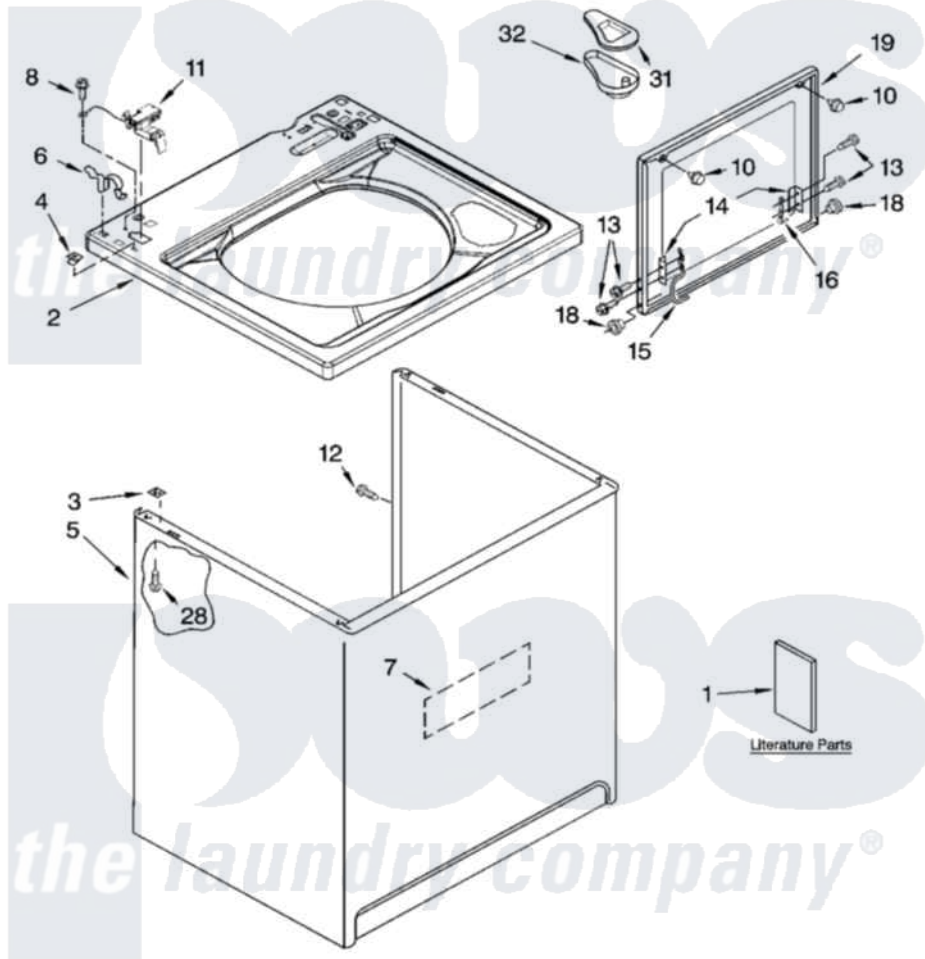

Whirlpool LSN1000PQ3 01 - TOP AND CABINET PARTS

TOP AND CABINET PARTS

For Model: LSN1000PQ3
(Designer White)

AUTOMATIC
WASHER

10-05 Litho in U.S.A. (drd)

1

Part No. 8180886

[Whirlpool Residential Whirlpool LSN1000PQ3 Washer Parts](#) Parts Diagram 01 - TOP AND CABINET PARTS

[Click on the part number to view part](#)

Item	Original Part Number	Replaced By	Status	Part Description
1	3958075		Not Available	Installation Instructions
"	8578232		Not Available	Use & Care Guide
"	3955907		Not Available	Feature Sheet
"	3957455		Not Available	Energy Guide
"	8557303		Not Available	Wiring Diagram
"	N/A		Not Available	Following May Be Purchased DO-IT-YOURSELF REPAIR MANUALS
"	4313896			Do-It-Yourself Repair Manuals
2	8543451	8543447		Top
3	62750			Spacer, Cabinet To Top (4)
4	357213			Nut, Push-In
5	63424			Cabinet
6	62780			Clip, Top And Cabinet And Rear Panel
7	3976348			Absorber, Sound
8	3351614			Screw, Gearcase Cover Mounting

10	9724509		Bumper, Lid
11	8318084		Switch, Lid
12	3357011	308685	Side Trim)
13	355274	W10119828	Screw, Lid Hinge Mounting
14	21097		Pad, Lid Hinge
15	8559336	W10225136	Hinge 7 Pad Assembly
16	91770		Hinge, Lid
18	8319539		Bearing, Lid Hinge
19	8558398	W10193861	Lid
28	3390631		Screw, 10-16 X 3/8
31	3955788		Cover, Dispenser
32	8519517		Dispenser, Bleach