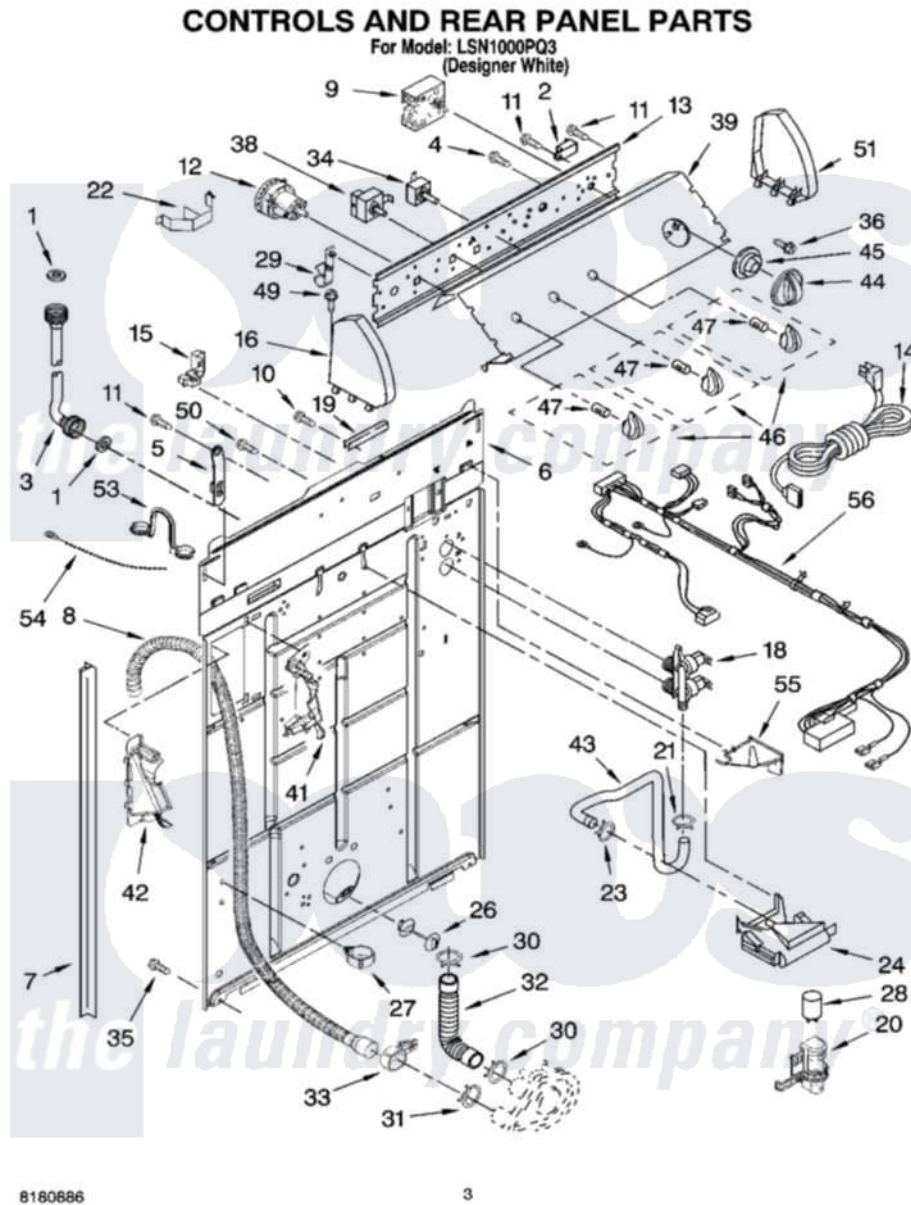

Whirlpool LSN1000PQ3 02 - CONTROLS AND REAR PANEL PARTS

Whirlpool Residential Whirlpool LSN1000PQ3 Washer Parts Parts Diagram 02 - CONTROLS AND REAR PANEL PARTS
Click on the part number to view part

Item	Original Part Number	Replaced By	Status	Part Description
1	3976300	16123		Washer Inlet-Hose Miscellaneous Parts Must be Ordered Separately.
2	694419			Mini-Buzzer
3	8571377	89503		Hose-Inlet
"	8571378	89503		Hose-Inlet
4	3400073			Screw, Ground
5	8568314			Strap, Console
6	8318015			Panel, Rear
7	62747			Pad, Rear Panel
8	8559373	W10096921		Drain Hose Assembly
9	8557301			Timer, Control
10	3351614			Screw, Gearcase Cover Mounting
11	90767			Screw, 8A X 3/8 HeX Washer Head Tapping
12	3366845	W10339326		Switch-WL
13	3948608			Bracket, Control