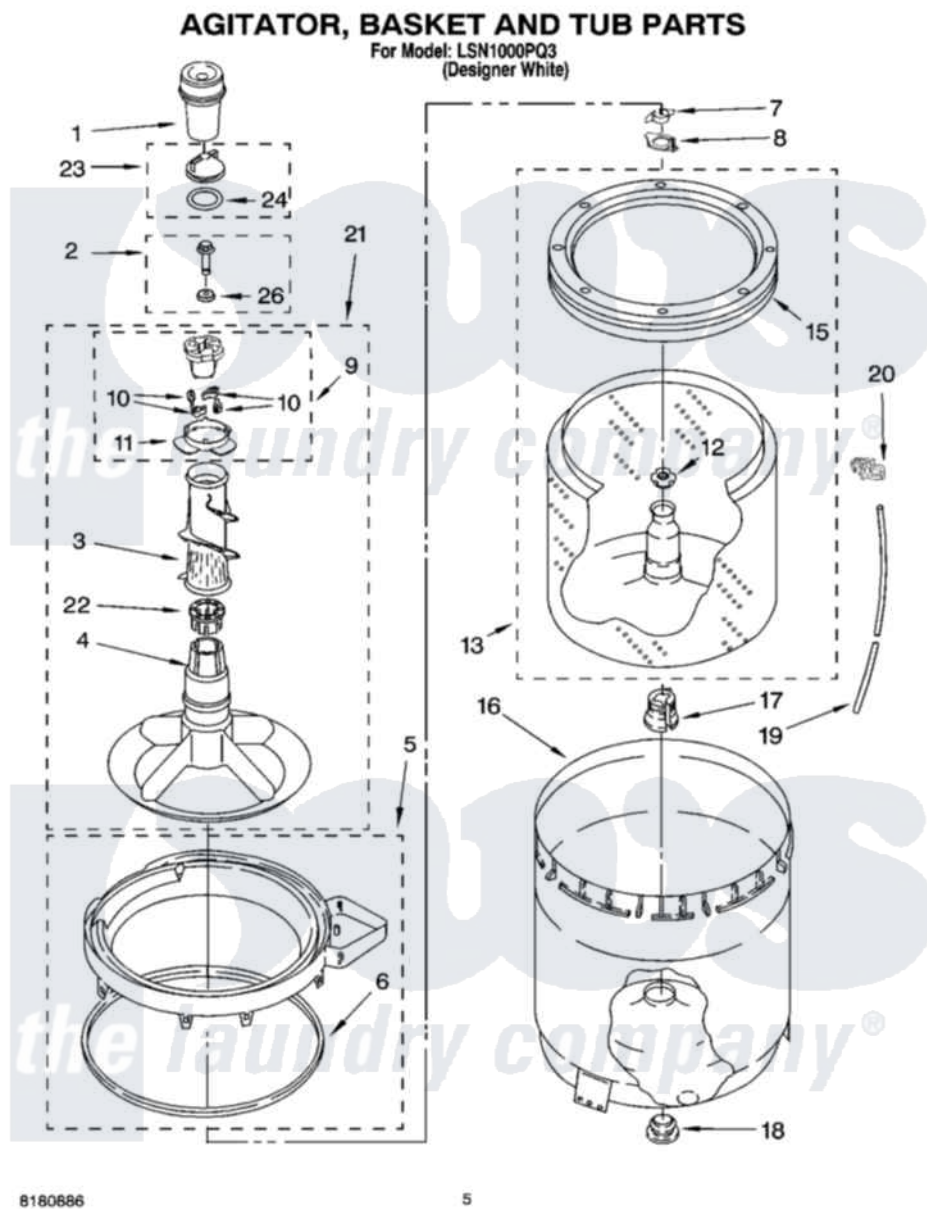

Whirlpool LSN1000PQ3 03 - AGITATOR, BASKET AND TUB PARTS

8180686

5

Whirlpool Residential Whirlpool LSN1000PQ3 Washer Parts Parts Diagram 03 - AGITATOR, BASKET AND TUB PARTS

[Click on the part number to view part](#)

Item	Original Part Number	Replaced By	Status	Part Description
1	63580			Dispenser, Fabric Softener
2	358237			Screw And Washer
3	3363003			Mover, Clothes
4	3951632			Agitator
5	8528150	W10445870		Ring-Tub
6	3976308			Gasket, Tub Ring
7	3354845			Clip, Agitator
8	8543666			Washer, Agitator
9	3951682	285809		Cam-Agitator
10	3366877	80040		Dog-Agitator
11	3952374			Bearing, Driven Cam
12	21366			Nut, Spanner
13	8526016	W10389328		Clothes Container, Assembly
15	8519788	387240		Ring, Balance
16	63849			Strain Relief, Power Cord
17	389140			Tub Block, Basket Drive

18	383727		Gasket, Centerpodt
19	3347780	353244	Hose, Pressure Switch
20	2219077		Clip, Pressure Switch Hose
21	3951744		Agitator Assembly
22	3951608		Spacer, Thrust
23	3354733	W10074580	Cap, Barrier
24	3348855	W10072840	Fabric Softener
26	3949550		Washer