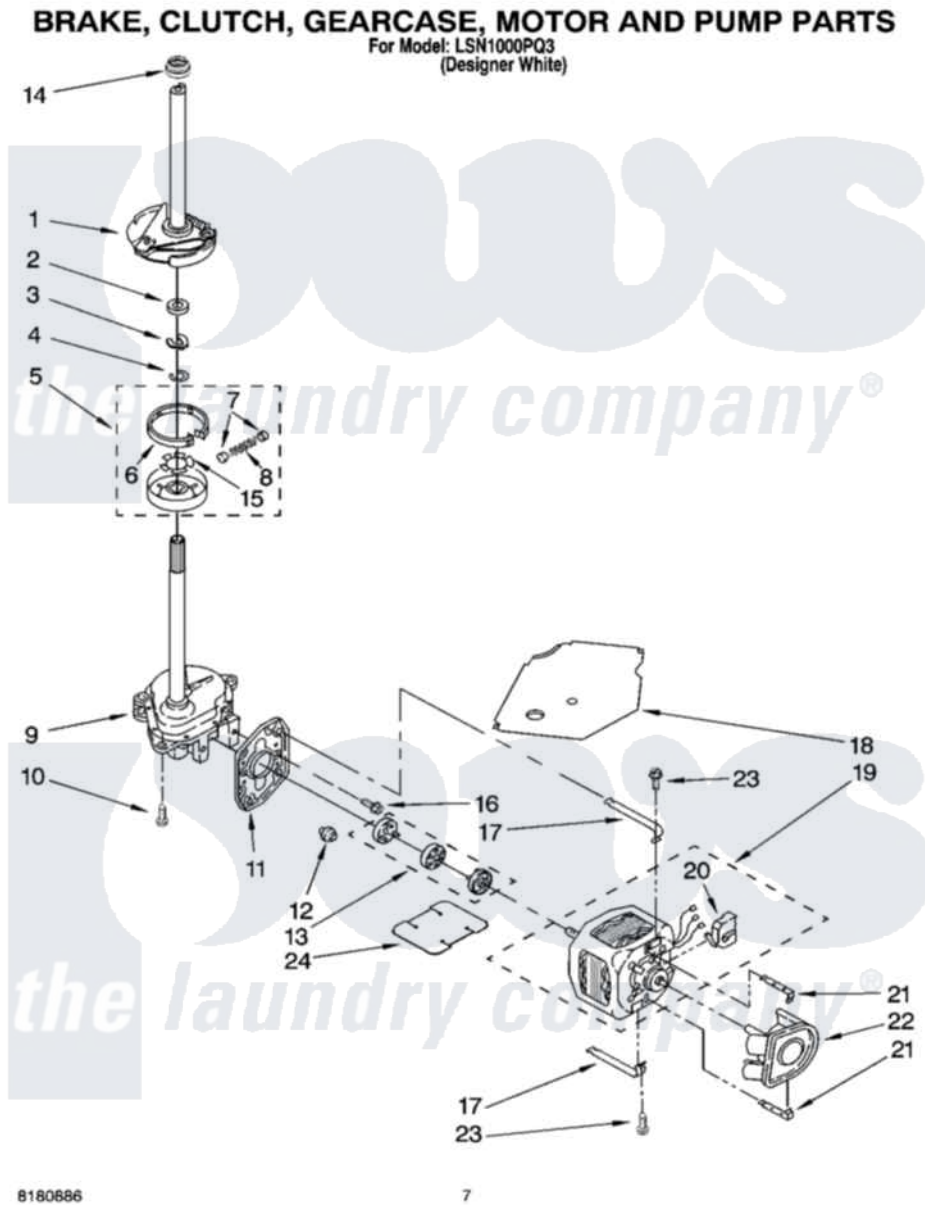

Whirlpool LSN1000PQ3 04 - BRAKE, CLUTCH, GEARCASE, MOTOR AND PUMP PARTS

Whirlpool [Residential Whirlpool LSN1000PQ3 Washer Parts](#) Parts Diagram 04 - BRAKE, CLUTCH, GEARCASE, MOTOR AND PUMP PARTS
Click on the part number to view part

Item	Original Part Number	Replaced By	Status	Part Description
1	388952	285792		Basketdrive
2	63292			Washer, Spin Tube Thrust
3	62697	W10080230		Ring, Spin Tube Support
4	63283	285353		Ring
5	3951311	285785		Clutch
6	3951308	285790		Lining
7	62646			Cap, Clutch Spring
8	3946792			Spring And Damper Assembly
9	3360630	3360629		Gearcase
10	3357334	3400516		Screw Anti-Rattle
11	62611			Plate, Motor Mount To Gearcase
12	62691			Grommet, Motor
13	285753	285753A		Coupling
14	8577374			Seal, Centerpost

15	3355454		Clip, Main Drive
16	3400516		Screw Anti-Rattle
17	3349637	W10086010	Retainer, Motor
18	3362089		Shield, Tub To Motor
19	8528157	661600	Motor, Main Drive
20	3952056		Switch, Main Drive Motor
21	8546127		Retainer, Pump
22	3363394		Pump
23	3387485	273556	Screw, 10-16 X 5/8
24	3946532		Shield, Motor