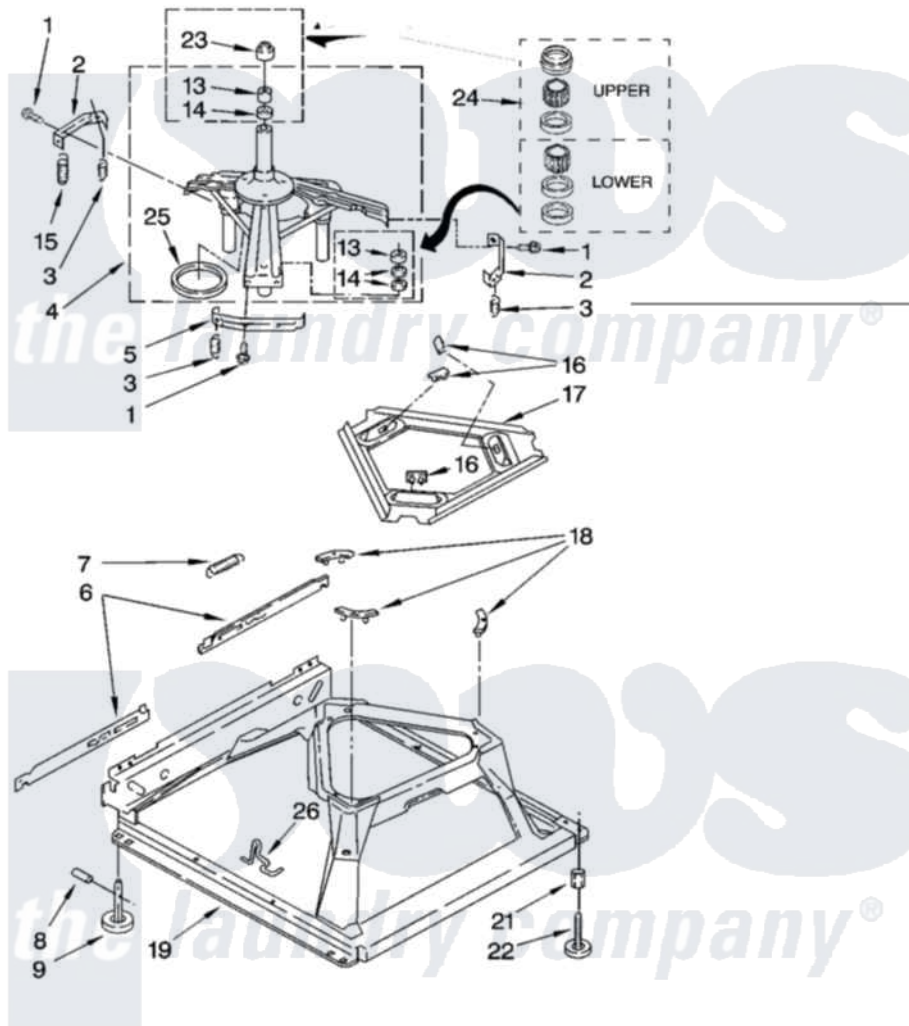

## MACHINE BASE PARTS

For Model: LSN1000PQ3  
(Designer White)

8

8180886

Whirlpool Residential Whirlpool LSN1000PQ3 Washer Parts Parts Diagram 05 - MACHINE BASE PARTS  
Click on the part number to view part

| Item | Original Part Number    | Replaced By               | Status | Part Description         |
|------|-------------------------|---------------------------|--------|--------------------------|
| 1    | <a href="#">3400076</a> |                           |        | Screw, Bracket Mounting  |
| 2    | <a href="#">64067</a>   |                           |        | Bracket, Spring Outer    |
| 3    | <a href="#">63907</a>   |                           |        | Spring, Suspension       |
| 4    | 8575214                 | <a href="#">280184</a>    |        | Support                  |
| 5    | <a href="#">64065</a>   |                           |        | Bracket, Spring Outer    |
| 6    | <a href="#">63466</a>   |                           |        | Link, Leveling Mechanism |
| 7    | 62597                   | <a href="#">8316845</a>   |        | Spring                   |
| 8    | <a href="#">62837</a>   |                           |        | Pin, Knurled             |
| 9    | 62596                   | <a href="#">285244</a>    |        | Feet-Leveling            |
| 13   | 3347047                 | <a href="#">8546455</a>   |        | Bearing, Centerpost      |
| 14   | 357409                  | <a href="#">359449</a>    |        | Seal, Agitator Shaft     |
| 15   | 388492                  | <a href="#">W10250667</a> |        | Spring, Counterweight    |
| 16   | 62568                   | <a href="#">285219</a>    |        | Pad                      |
| 17   | <a href="#">3946509</a> |                           |        | Plate, Suspension        |
| 18   | 3363660                 | <a href="#">285744</a>    |        | Pad                      |
| 19   | 3946512                 | <a href="#">285771</a>    |        | Base                     |