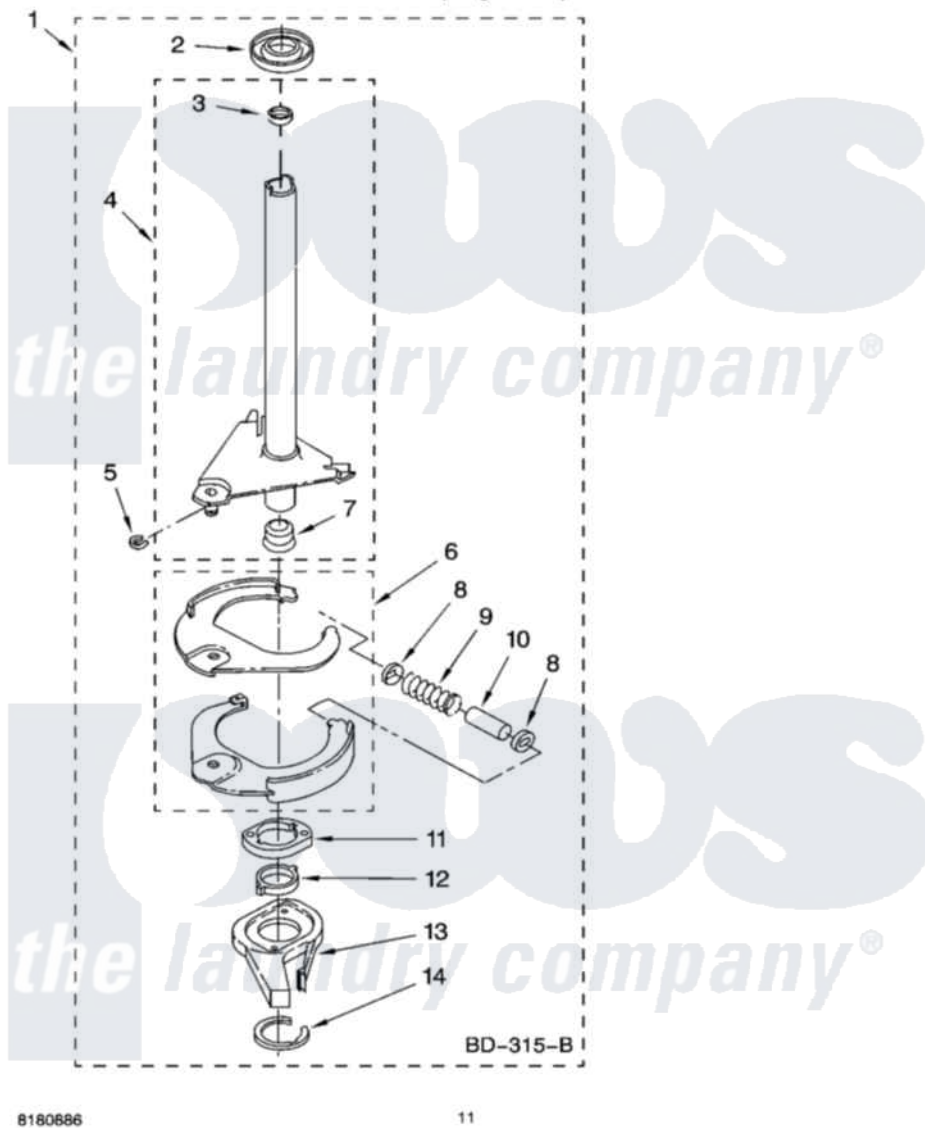

# Whirlpool LSN1000PQ3 07 - BRAKE AND DRIVE TUBE PARTS

## BRAKE AND DRIVE TUBE PARTS

For Model: LSN1000PQ3  
(Designer White)

8180686

11

Whirlpool Residential Whirlpool LSN1000PQ3 Washer Parts Parts Diagram 07 - BRAKE AND DRIVE TUBE PARTS

Click on the part number to view part

Item	Original Part Number	Replaced By	Status	Part Description
1	388952	<a href="#">285792</a>		Basketdrive
2	<a href="#">62658</a>			Ring, Thrust
3	<a href="#">356427</a>			Seal, Spin Pinion
4	64027	<a href="#">64208</a>		Tube-Spin
5	64035	<a href="#">W10083190</a>		Ring, Retaining
6	64232	<a href="#">285438</a>		Shoe-Brake
7	62703	<a href="#">8546462</a>		"T" Bearing, Spin Tube
8	3353956	<a href="#">285658</a>		Sleeve
9	387806		Not Available	Spring, Brake
10	3355360	<a href="#">285658</a>		Sleeve
11	661516	<a href="#">8546461</a>		Cam, Brake Release
12	<a href="#">63022</a>			Sleeve, Cam
13	64194	<a href="#">285790</a>		Lining
14	90368	<a href="#">W10083200</a>		Ring, Retaining
"	N/A		Not Available	FOLLOWING PARTS NOT ILLUSTRATED
"	<a href="#">285208</a>			Lubricant