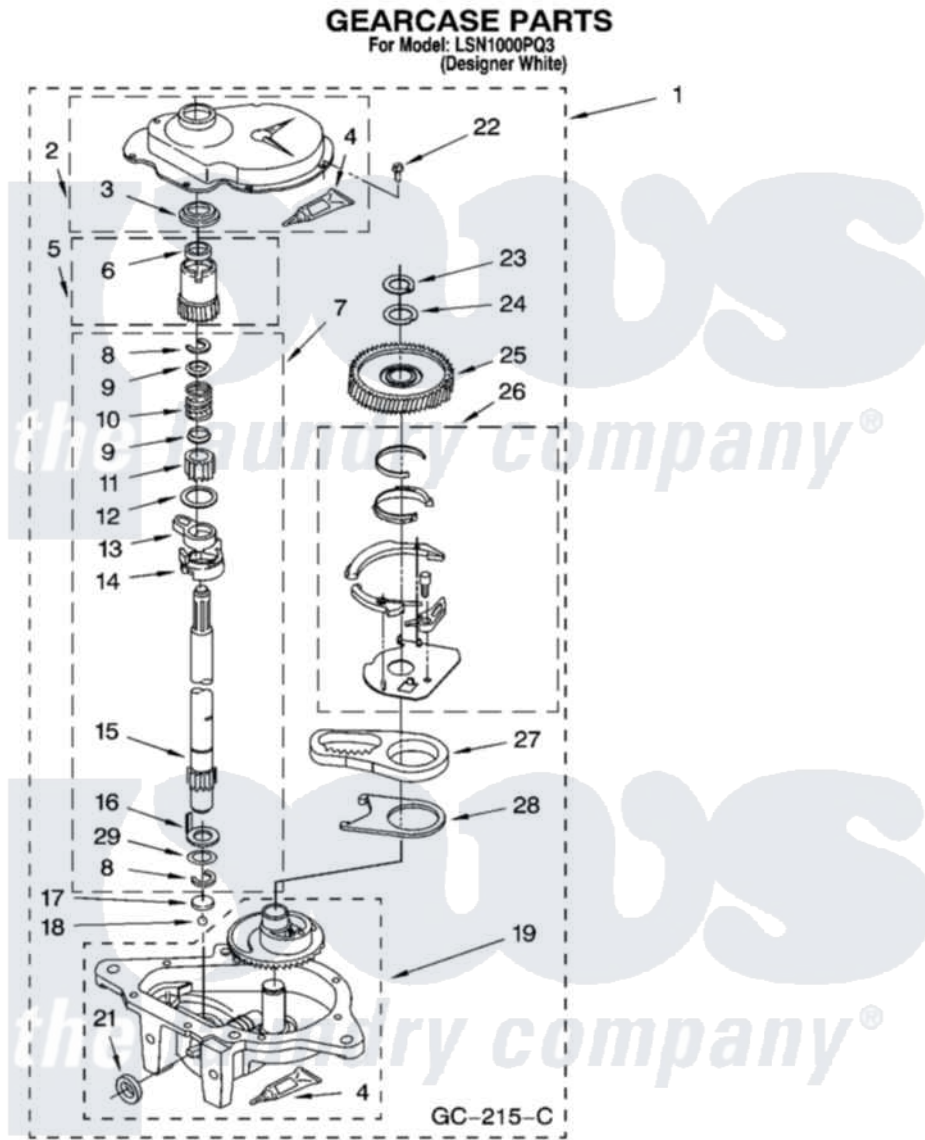

Whirlpool LSN1000PQ3 08 - GEARCASE PARTS

12

8180886

Whirlpool Residential Whirlpool LSN1000PQ3 Washer Parts Parts Diagram 08 - GEARCASE PARTS
Click on the part number to view part

Item	Original Part Number	Replaced By	Status	Part Description
1	3360630	3360629		Gearcase
2	285202			Cover, Gearcase
3	3349985			Seal, Gearcase Cover
4	285195			Sealer Sealer, Gasket
5	63320	285362		Gear and Pinion
6	356427			Seal, Spin Pinion
7	389387			Shaft, Agitator
8	90369		Not Available	Ring, Retaining (2)
9	62677			Retainer, Spring
10	62676			Spring, Agitator
11	63273	285509		Shaft, Agitator
12	62619			Washer, Agitator Gear
13	62580	285206		Cam-Agitator
14	62581	285206		Cam-Agitator
15	285509			Shaft, Agitator
16	62618			Washer, Cam Thrust

17	16018	285205	Bearing
18	85529	285205	Bearing
19	389230	285515	Gearcase
21	285352		Seal Kit, Thrust Plug
22	3351614		Screw, Gearcase Cover Mounting
23	3362552	285765	Ring-Retr
24	285735	285766	Washer Kit, Thrust
25	62570	285362	Gear and Pinon
26	388253	999516	Shelf-Glas
27	3349296	8546456	Rack, Connecting
28	62621		Actuator, Shift
29	388815		Washer, Intermediate 1 3976263 Miscellaneous Parts Bag 2 3976300 Washer, Inlet Hose 3 3366913 Clamp, Hose