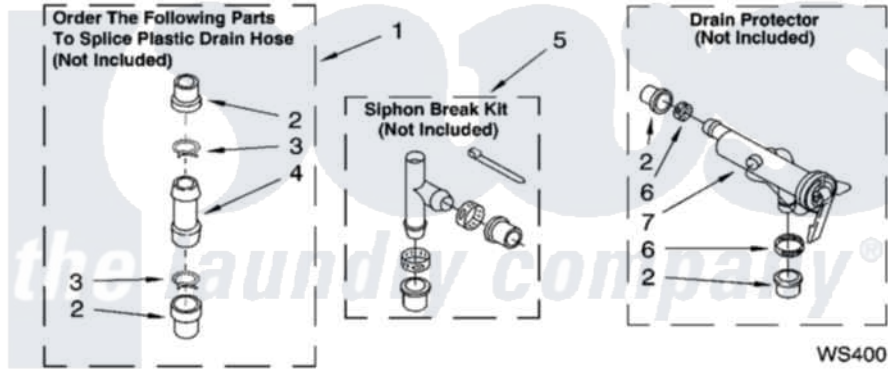

**Whirlpool LSN1000PQ3 09 - WATER SYSTEM PARTS, OPTIONAL PARTS
(NOT INCLUDED)**

WATER SYSTEM PARTS
For Model: LSN1000PQ3
(Designer White)

8180686

13

Whirlpool [Residential Whirlpool LSN1000PQ3 Washer Parts](#) Parts Diagram 09 - WATER SYSTEM PARTS,
OPTIONAL PARTS (NOT INCLUDED)
[Click on the part number to view part](#)

Item	Original Part Number	Replaced By	Status	Part Description
1	285442			Water System Parts
2	285321			Water System Parts
3	370447	285655		Clamp, Hose
4	16272			Connector, Straight
5	285320			Water System Parts
6	65349	285655		Clamp, Hose
7	367031			Water System Parts
	72017			Paint, Touch-Up
"	350938			Paint, Pressurized Spray B
"	350930			Paint, Pressurized Spray B
"	799344			Paint, Touch-Up)
"	N/A		Not Available	OIL
"	350572			Oil
"	N/A		Not Available	LUBRICANT
"	285208			Lubricant