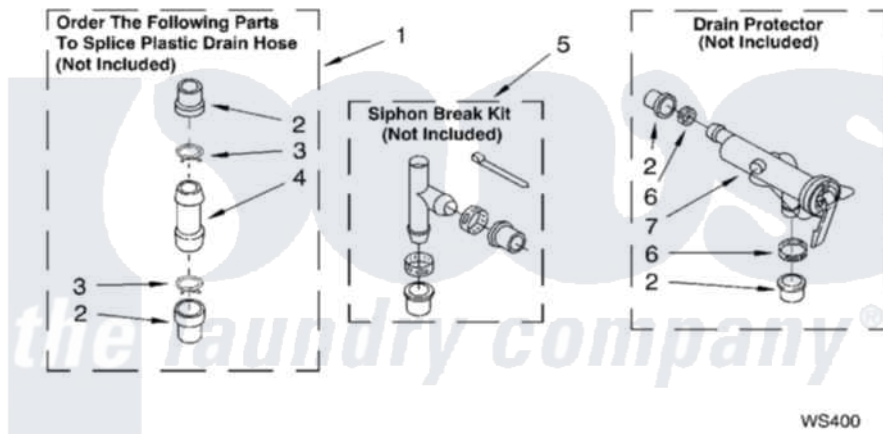

**WATER SYSTEM PARTS**

For Models: LSN2000LW1, LSN2000LG1  
(White/Grey) (Biscuit/Gold)

8179978

13

[Whirlpool Residential Whirlpool LSN2000LG1 Washer Parts](#) Parts Diagram 09 - WATER SYSTEM PARTS

[Click on the part number to view part](#)

Item	Original Part Number	Replaced By	Status	Part Description
1	<a href="#">285442</a>			Water System Parts
2	<a href="#">285321</a>			Water System Parts
3	370447	<a href="#">285655</a>		Clamp, Hose
4	<a href="#">16272</a>			Connector, Straight
5	<a href="#">285320</a>			Water System Parts
6	65349	<a href="#">285655</a>		Clamp, Hose
7	<a href="#">367031</a>			Water System Parts