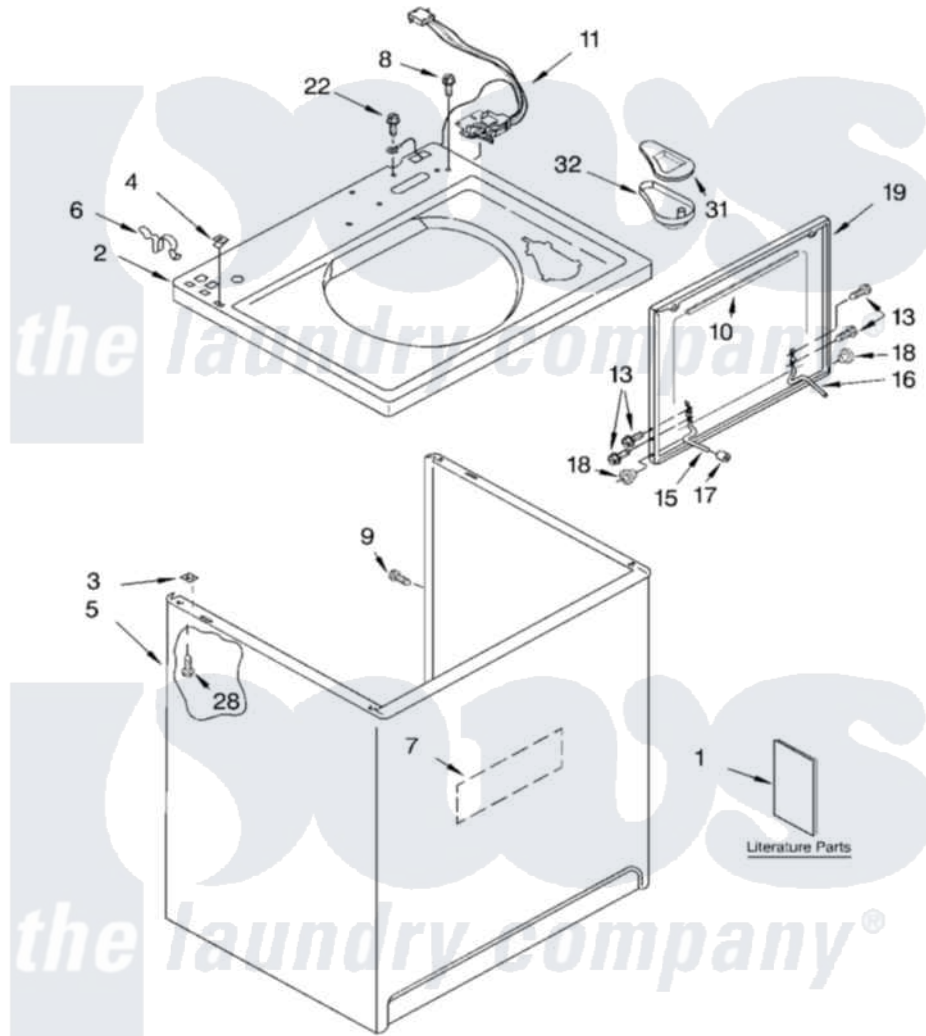

Whirlpool LSN2000LW1 01 - TOP AND CABINET PARTS

TOP AND CABINET PARTS

For Models: LSN2000LW1, LSN2000LG1
(White/Grey) (Biscuit/Gold)

AUTOMATIC
WASHER

5-03 Litho in U.S.A. (drd)

1

Part No. 8179978

[Whirlpool Residential Whirlpool LSN2000LW1 Washer Parts](#) Parts Diagram 01 - TOP AND CABINET PARTS

[Click on the part number to view part](#)

| Item | Original Part Number | Replaced By | Status | Part Description |
|------|----------------------------|-------------------------|---------------|--|
| 1 | LIT3956025 | | Not Available | Literature Parts (Installation Instructions) |
| " | LIT3955869 | | | Literature Parts |
| " | LIT3955903 | | Not Available | Literature Parts (Feature Sheet) |
| " | LIT3956284 | | Not Available | Literature Parts (Energy Guide) |
| " | LIT8542482 | | Not Available | Literature Parts (Wiring Diagram) |
| " | N/A | | Not Available | Following May Be Purchased DO-IT-YOURSELF REPAIR MANUALS |
| " | LIT4313896 | 4313896 | | Do-It-Yourself Repair Manuals |
| 2 | 3955792 | | | Top |
| " | 3955793 | | | Top |
| 3 | 62750 | | | Spacer, Cabinet To Top (4) |
| 4 | 357213 | | | Nut, Push-In |
| 5 | 63424 | | | Cabinet |
| " | 3954357 | | | Cabinet |

| | | | |
|----|-------------------------|---------------------------|--------------------------------------|
| 6 | 62780 | | Clip, Top And Cabinet And Rear Panel |
| 7 | 3976348 | | Absorber, Sound |
| 8 | 3400611 | | Screw And Washer, Lid Switch |
| 9 | 3357011 | 308685 | Side Trim) |
| 10 | 8054939 | | Seal, Lid |
| 11 | 8054980 | | Switch, Lid |
| 13 | 355274 | W10119828 | Screw, Lid Hinge Mounting |
| 15 | 8055257 | | Hinge, Lid |
| 16 | 8055256 | | Hinge, Lid |
| 17 | 19119 | | Bumper, Lid Hinge |
| 18 | 8319539 | | Bearing, Lid Hinge |
| 19 | 3956016 | 3957547 | Lid |
| " | 3956017 | 3957548 | Lid |
| 22 | 3351614 | | Screw, Gearcase Cover Mounting |
| 28 | 3390631 | | Screw, 10-16 X 3/8 |
| 31 | 3955788 | | Cover, Dispenser |
| 32 | 8519517 | | Dispenser, Bleach |