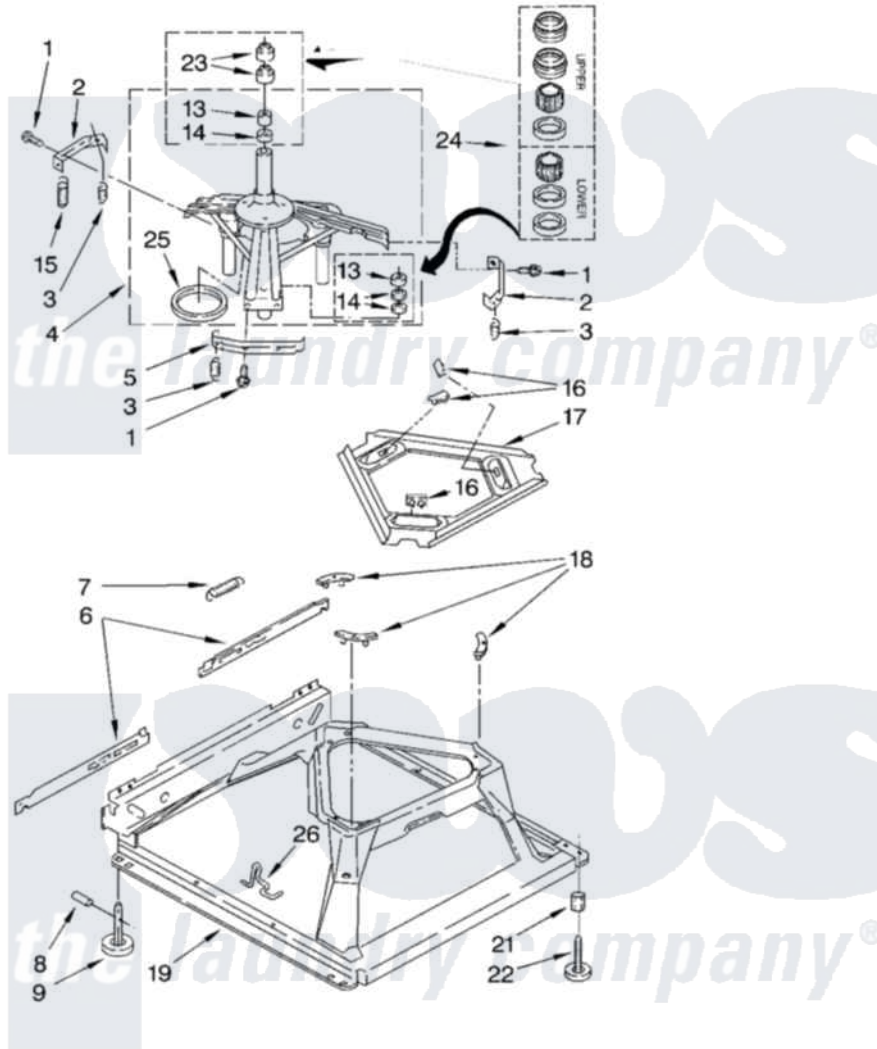

Whirlpool LSN2000LW1 05 - MACHINE BASE PARTS

MACHINE BASE PARTS

For Models: LSN2000LW1, LSN2000LG1
(White/Grey) (Biscuit/Gold)

8

8179978

Whirlpool [Residential Whirlpool LSN2000LW1 Washer Parts](#) Parts Diagram 05 - MACHINE BASE PARTS
Click on the part number to view part

Item	Original Part Number	Replaced By	Status	Part Description
1	3400076			Screw, Bracket Mounting
2	64067			Bracket, Spring Outer
3	63907			Spring, Suspension
4	3362087	280184		Support
5	64065			Bracket, Spring Outer
6	63466			Link, Leveling Mechanism
7	62597	8316845		Spring
8	62837			Pin, Knurled
9	62596	285244		Feet-Leveling
13	3347047	8546455		Bearing, Centerpost
14	357409	359449		Seal, Agitator Shaft
15	8318050	285901		Spring
16	62568	285219		Pad
17	3946509			Plate, Suspension
18	3363660	285744		Pad
19	3946512	285771		Base

21	3359452		Nut, Lock
22	389102	W10001130	Foot, Leveling
23	356934	8577376	Seal, Centerpost
24	285203		Centerpost Bearing Kit
25	63134		Ring, Sound Deadening
26	63806	W10145155	Retainer, Suspension Spring