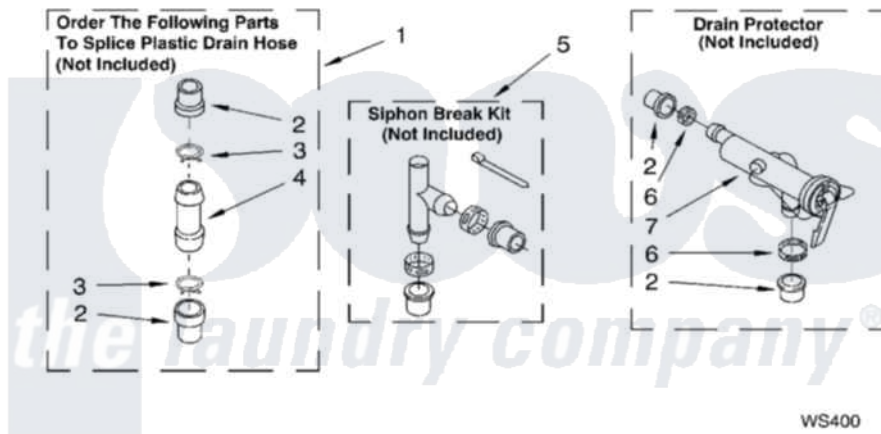

**WATER SYSTEM PARTS**

For Models: LSN2000LW1, LSN2000LG1  
(White/Grey) (Biscuit/Gold)

8179978

13

Whirlpool [Residential Whirlpool LSN2000LW1 Washer Parts](#) Parts Diagram 09 - WATER SYSTEM PARTS

[Click on the part number to view part](#)

Item	Original Part Number	Replaced By	Status	Part Description
1	<a href="#">285442</a>			Water System Parts
2	<a href="#">285321</a>			Water System Parts
3	370447	<a href="#">285655</a>		Clamp, Hose
4	<a href="#">16272</a>			Connector, Straight
5	<a href="#">285320</a>			Water System Parts
6	65349	<a href="#">285655</a>		Clamp, Hose
7	<a href="#">367031</a>			Water System Parts