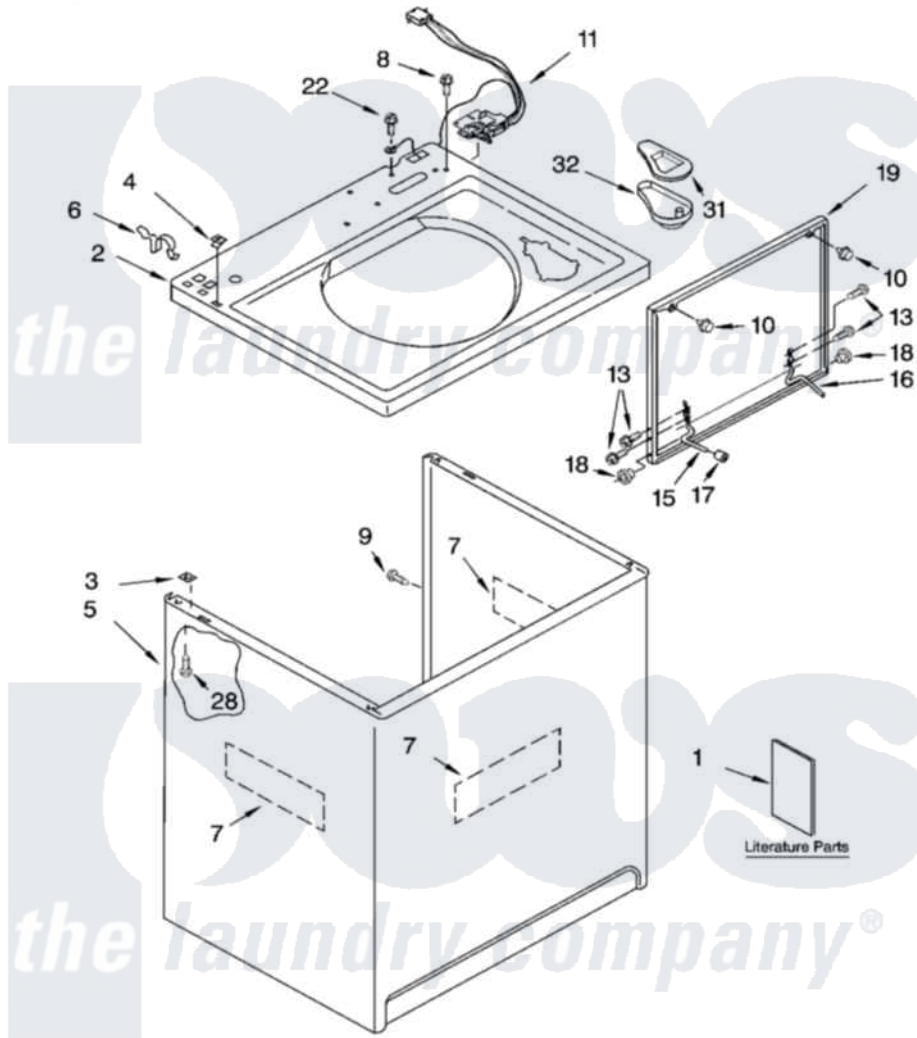

Whirlpool LSN2000PG0 01 - TOP AND CABINET PARTS

TOP AND CABINET PARTS

For Models: LSN2000PW0, LSN2000PG0
(White/Grey) (Biscuit/Gold)

AUTOMATIC
WASHER

04-04 Litho in U.S.A. (drd)

1

Part No. 8180336

[Whirlpool Residential Whirlpool LSN2000PG0 Washer Parts](#) Parts Diagram 01 - TOP AND CABINET PARTS

[Click on the part number to view part](#)

Item	Original Part Number	Replaced By	Status	Part Description
1	LIT3956025		Not Available	Literature Parts (Installation Instructions)
"	LIT3955869			Literature Parts
"	LIT3955907		Not Available	Literature Parts (Feature Sheet)
"	LIT3956343		Not Available	Literature Parts (Energy Guide)
"	LIT8541272		Not Available	Literature Parts (Wiring Diagram)
"	N/A		Not Available	Following May Be Purchased DO-IT-YOURSELF REPAIR MANUALS
"	LIT4313896	4313896		Do-It-Yourself Repair Manuals
2	3955792			Top
"	3955793			Top
3	62750			Spacer, Cabinet To Top (4)
4	357213			Nut, Push-In
5	63424			Cabinet
"	3954357			Cabinet

6	62780		Clip, Top And Cabinet And Rear Panel
7	3976348		Absorber, Sound
8	3400611		Screw And Washer, Lid Switch
9	3357011	308685	Side Trim)
10	9724509		Bumper, Lid
11	8054980		Switch, Lid
13	355274	W10119828	Screw, Lid Hinge Mounting
15	8055257		Hinge, Lid
16	8055256		Hinge, Lid
17	19119		Bumper, Lid Hinge
18	8319539		Bearing, Lid Hinge
19	8558398	W10193861	Lid
"	8558399	W10193862	Lid
22	3351614		Screw, Gearcase Cover Mounting
28	3390631		Screw, 10-16 X 3/8
31	3955788		Cover, Dispenser
32	8519517		Dispenser, Bleach