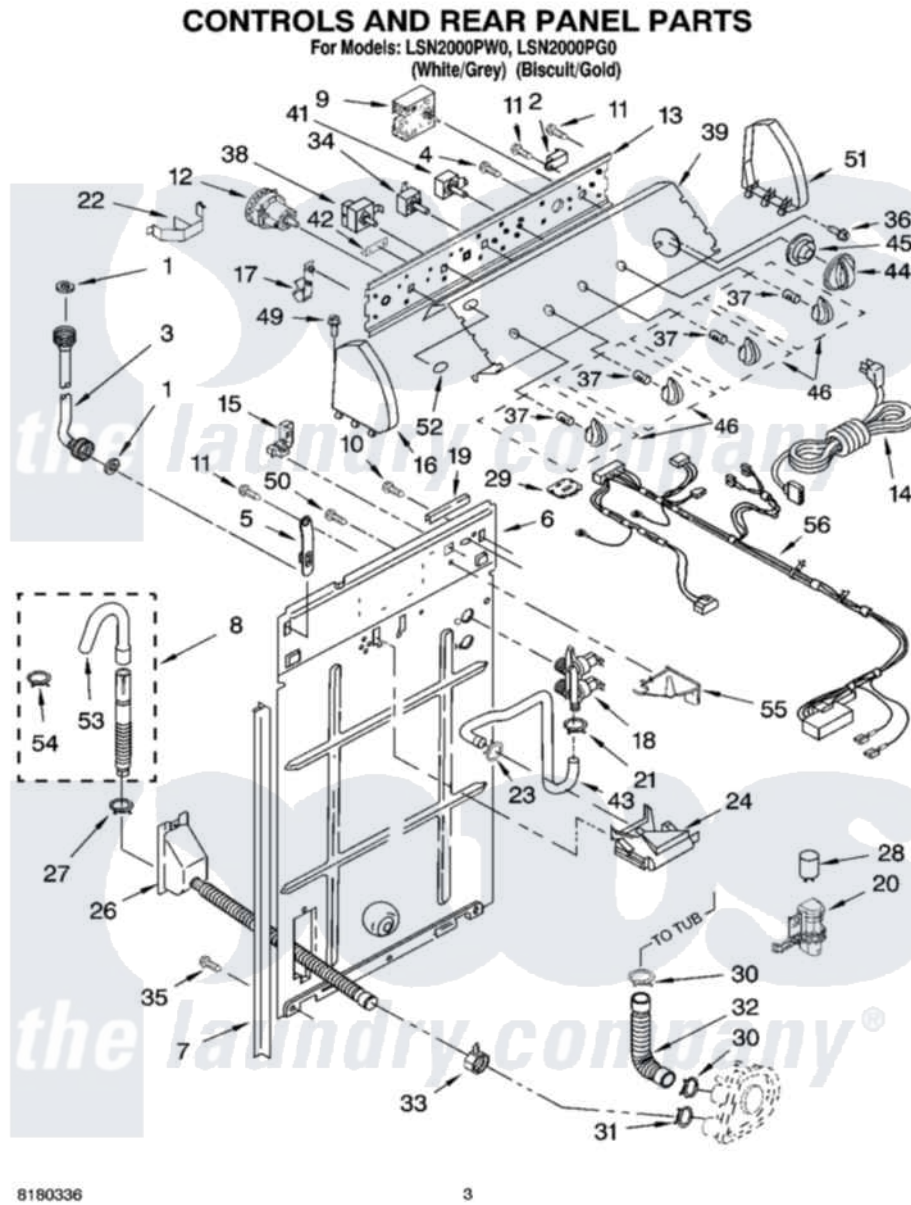

# Whirlpool LSN2000PG0 02 - CONTROLS AND REAR PANEL PARTS

8180336

3

Whirlpool Residential Whirlpool LSN2000PG0 Washer Parts Parts Diagram 02 - CONTROLS AND REAR PANEL PARTS  
Click on the part number to view part

Item	Original Part Number	Replaced By	Status	Part Description
1	3976300	<a href="#">16123</a>		Washer Inlet-Hose Miscellaneous Parts Must be Ordered Separately.
2	<a href="#">694419</a>			Mini-Buzzer
3	3949374	<a href="#">89503</a>		Hose-Inlet
"	3949375	<a href="#">89503</a>		Hose-Inlet
4	<a href="#">3400073</a>			Screw, Ground
5	8318255	<a href="#">8568314</a>		Strap, Console
6	<a href="#">3357978</a>			Panel, Rear
7	<a href="#">62747</a>			Pad, Rear Panel
8	3951609	<a href="#">285664</a>		Hose
"	661577	<a href="#">285666</a>		Hose
"	3357090	<a href="#">285702</a>		Hose
9	<a href="#">8541270</a>			Timer, Control
10	<a href="#">3351614</a>			Screw, Gearcase Cover Mounting
11	<a href="#">90767</a>			Screw, 8A X 3/8 HeX Washer Head Tapping