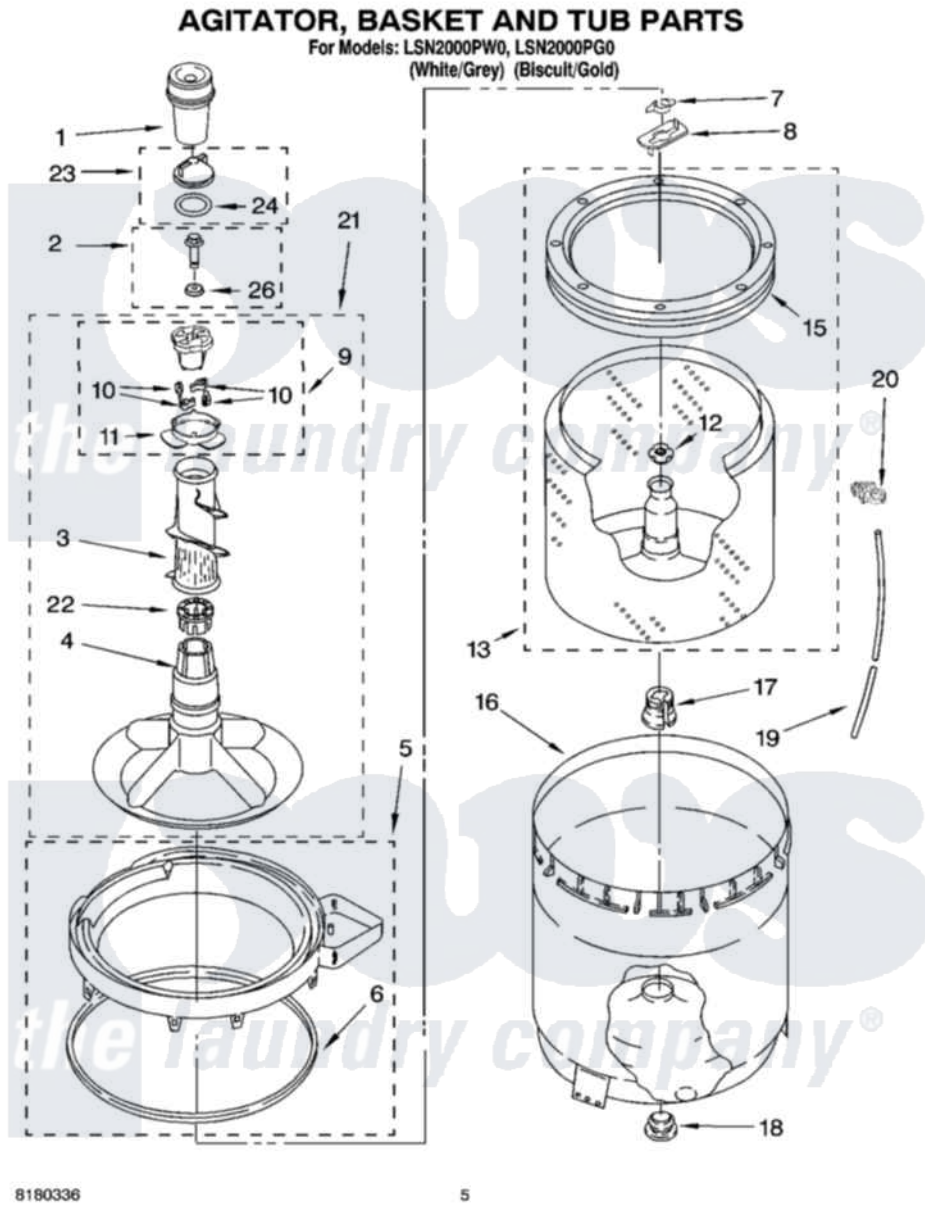

Whirlpool LSN2000PG0 03 - AGITATOR, BASKET AND TUB PARTS

8180336

5

Whirlpool Residential Whirlpool LSN2000PG0 Washer Parts Parts Diagram 03 - AGITATOR, BASKET AND TUB PARTS

[Click on the part number to view part](#)

Item	Original Part Number	Replaced By	Status	Part Description
1	63580			Dispenser, Fabric Softener
2	358237			Screw And Washer
3	3363003			Mover, Clothes
4	3951632			Agitator
5	8528150	W10445870		Ring-Tub
6	3976308			Gasket, Tub Ring
7	3354845			Clip, Agitator
8	3355921	8543666		Washer, Agitator
9	3951682	285809		Cam-Agitator
10	3366877	80040		Dog-Agitator
11	3952374			Bearing, Driven Cam
12	21366			Nut, Spanner
13	8526016	W10389328		Clothes Container, Assembly
15	8519788	387240		Ring, Balance
16	63849			Strain Relief, Power Cord
17	389140			Tub Block, Basket Drive

18	383727		Gasket, Centerpodt
19	3347780	353244	Hose, Pressure Switch
20	2219077		Clip, Pressure Switch Hose
21	3951744		Agitator Assembly
22	3951608		Spacer, Thrust
23	3354733	W10074580	Cap, Barrier
24	3348855	W10072840	Fabric Softener
26	3949550		Washer