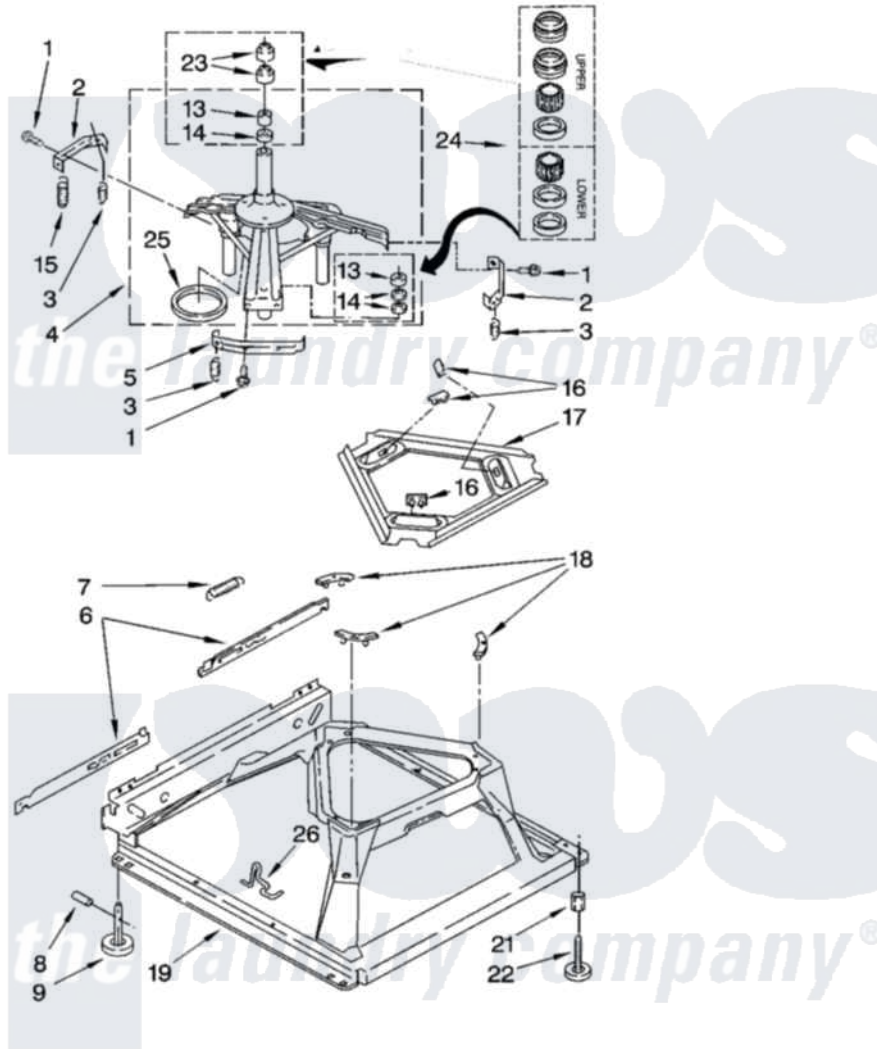

Whirlpool LSN2000PG0 05 - MACHINE BASE PARTS

MACHINE BASE PARTS

For Models: LSN2000PW0, LSN2000PG0
(White/Grey) (Biscuit/Gold)

8

8180336

Whirlpool [Residential Whirlpool LSN2000PG0 Washer Parts](#) Parts Diagram 05 - MACHINE BASE PARTS
Click on the part number to view part

Item	Original Part Number	Replaced By	Status	Part Description
1	3400076			Screw, Bracket Mounting
2	64067			Bracket, Spring Outer
3	63907			Spring, Suspension
4	3362087	280184		Support
5	64065			Bracket, Spring Outer
6	63466			Link, Leveling Mechanism
7	62597	8316845		Spring
8	62837			Pin, Knurled
9	62596	285244		Feet-Leveling
13	3347047	8546455		Bearing, Centerpost
14	357409	359449		Seal, Agitator Shaft
15	8318050	285901		Spring
16	62568	285219		Pad
17	3946509			Plate, Suspension
18	3363660	285744		Pad
19	3946512	285771		Base

21	3359452		Nut, Lock
22	389102	W10001130	Foot, Leveling
23	356934	8577376	Seal, Centerpost
24	285203		Centerpost Bearing Kit
25	63134		Ring, Sound Deadening
26	63806	W10145155	Retainer, Suspension Spring