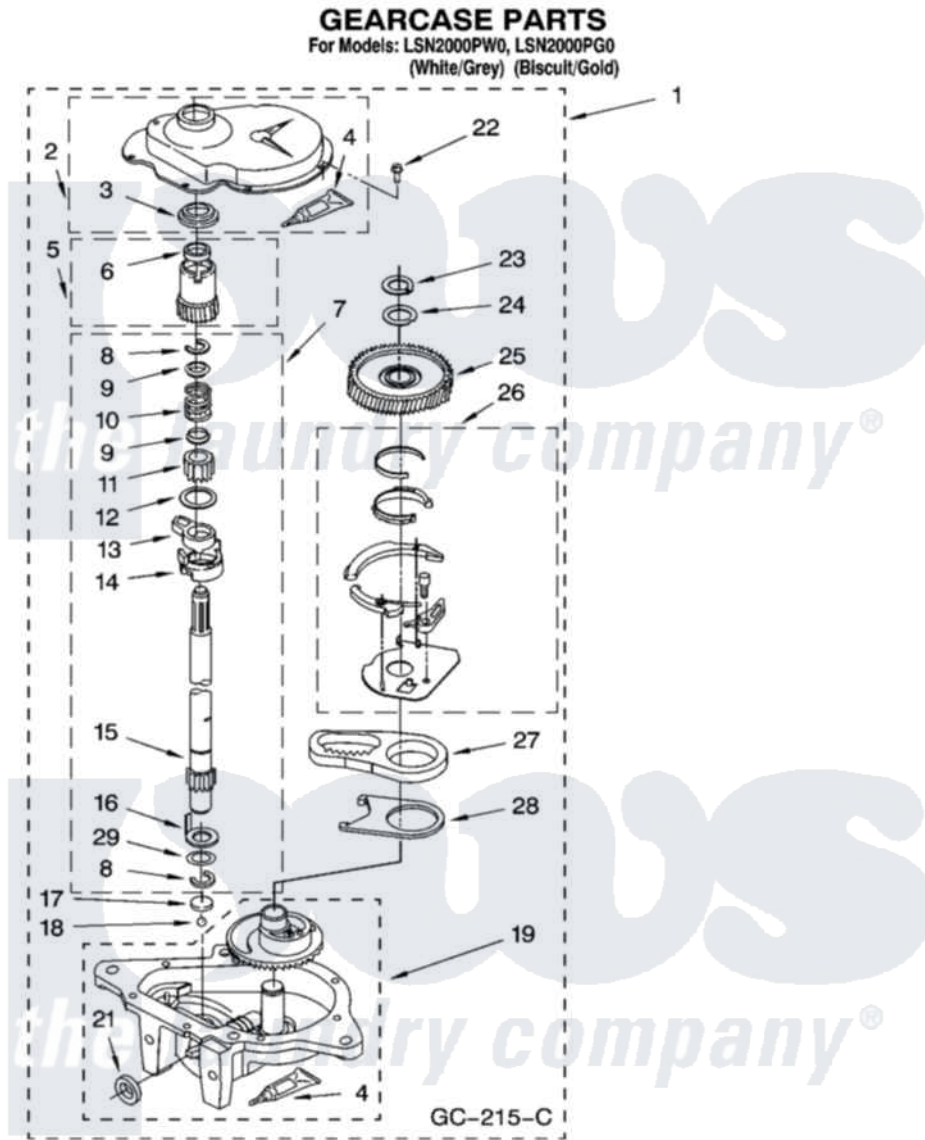

Whirlpool LSN2000PG0 08 - GEARCASE PARTS

12

8180336

Whirlpool Residential Whirlpool LSN2000PG0 Washer Parts Parts Diagram 08 - GEARCASE PARTS
Click on the part number to view part

Item	Original Part Number	Replaced By	Status	Part Description
1	3360630	3360629		Gearcase
2	285202			Cover, Gearcase
3	3349985			Seal, Gearcase Cover
4	285195			Sealer Sealer, Gasket
5	63320	285362		Gear and Pinion
6	356427			Seal, Spin Pinion
7	389387			Shaft, Agitator
8	90369		Not Available	Ring, Retaining (2)
9	62677			Retainer, Spring
10	62676			Spring, Agitator
11	63273	285509		Shaft, Agitator
12	62619			Washer, Agitator Gear
13	62580	285206		Cam-Agitator
14	62581	285206		Cam-Agitator
15	285509			Shaft, Agitator
16	62618			Washer, Cam Thrust

17	16018	285205	Bearing
18	85529	285205	Bearing
19	389230	285515	Gearcase
21	285352		Seal Kit, Thrust Plug
22	3351614		Screw, Gearcase Cover Mounting
23	3362552	285765	Ring-Retr
24	285735	285766	Washer Kit, Thrust
25	62570	285362	Gear and Pinon
26	388253	999516	Shelf-Glas
27	3349296	8546456	Rack, Connecting
28	62621		Actuator, Shift
29	388815		Washer, Intermediate 1 3976263 Miscellaneous Parts Bag 2 3976300 Washer, Inlet Hose 3 3366913 Clamp, Hose