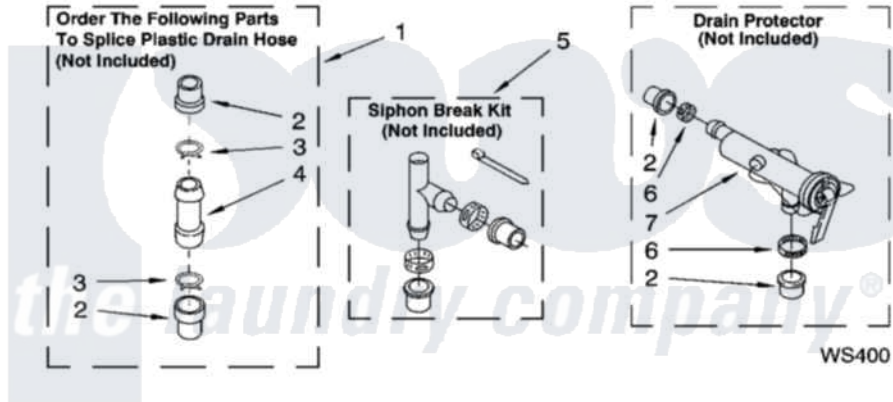

WATER SYSTEM PARTS

For Models: LSN2000PW0, LSN2000PG0
(White/Grey) (Biscuit/Gold)

8180336

13

Whirlpool [Residential Whirlpool LSN2000PG0 Washer Parts](#) Parts Diagram 09 - WATER SYSTEM PARTS
Click on the part number to view part

Item	Original Part Number	Replaced By	Status	Part Description
1	285442			Water System Parts
2	285321			Water System Parts
3	370447	285655		Clamp, Hose
4	16272			Connector, Straight
5	285320			Water System Parts
6	65349	285655		Clamp, Hose
7	367031			Water System Parts