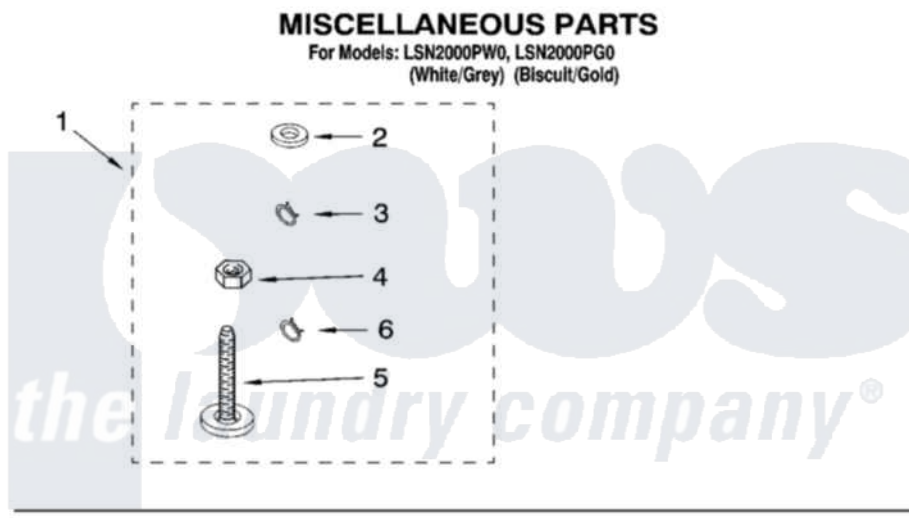

Whirlpool LSN2000PG0 10 - MISCELLANEOUS PARTS OPTIONAL PARTS (NOT INCLUDED)

Whirlpool [Residential Whirlpool LSN2000PG0 Washer Parts](#) Parts Diagram 10 - MISCELLANEOUS PARTS OPTIONAL PARTS (NOT INCLUDED)

[Click on the part number to view part](#)

Item	Original Part Number	Replaced By	Status	Part Description
1	3976263	285654		Parts-Misc
2	3976300	16123		Washer Inlet-Hose Miscellaneous Parts Must be Ordered Separately.
3	3366912	356138		Clamp, Hose
4	3359452			Nut, Lock
5	389102	W10001130		Foot, Leveling
6	3366913	3357331		Clamp, Drain
"	72017			Paint, Touch-Up
"	4392899			Paint, Touch-Up
"	350938			Paint, Pressurized Spray B
"	350930			Paint, Pressurized Spray B
"	4392901			Paint, Pressurized Spray
"	799344			Paint, Touch-Up)
"	4392900			Paint, Bulk)