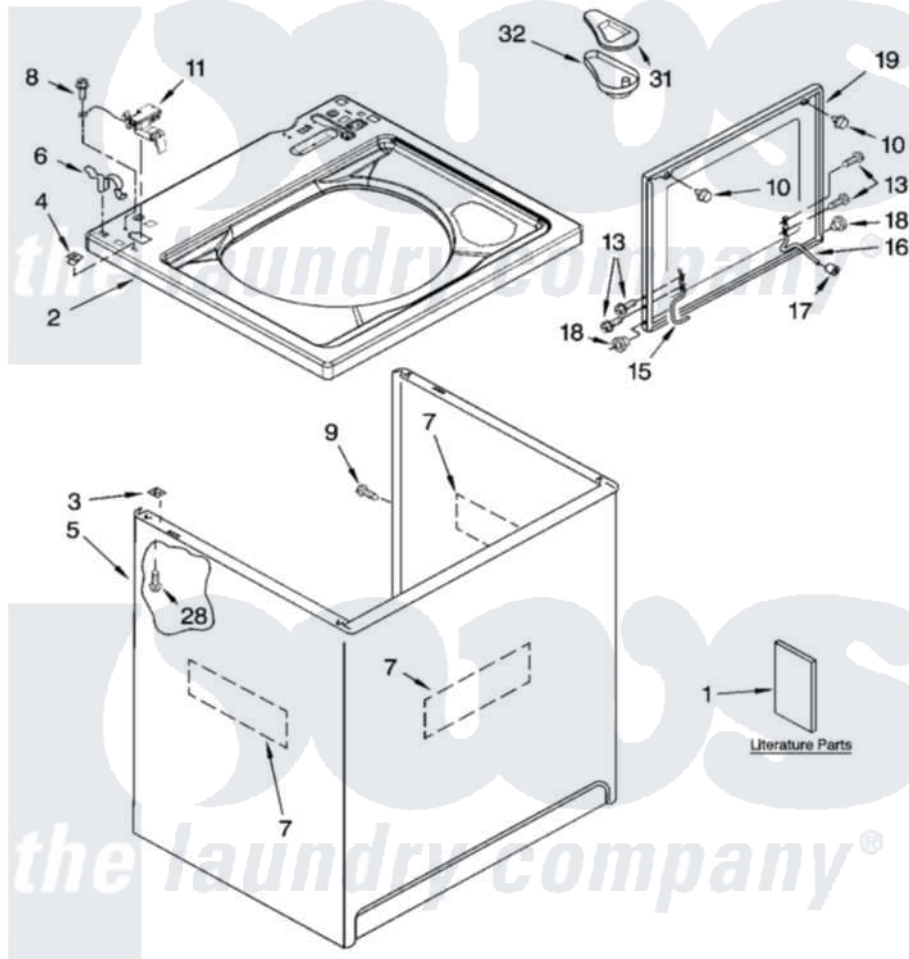

# Whirlpool LSN2000PG1 01 - TOP AND CABINET PARTS

## TOP AND CABINET PARTS

For Models: LSN2000PW1, LSN2000PG1  
(White/Grey) (Biscuit/Gold)

AUTOMATIC  
WASHER

8-04 Litho in U.S.A. (drd)

1

Part No. 8180508

[Whirlpool Residential Whirlpool LSN2000PG1 Washer Parts](#) Parts Diagram 01 - TOP AND CABINET PARTS