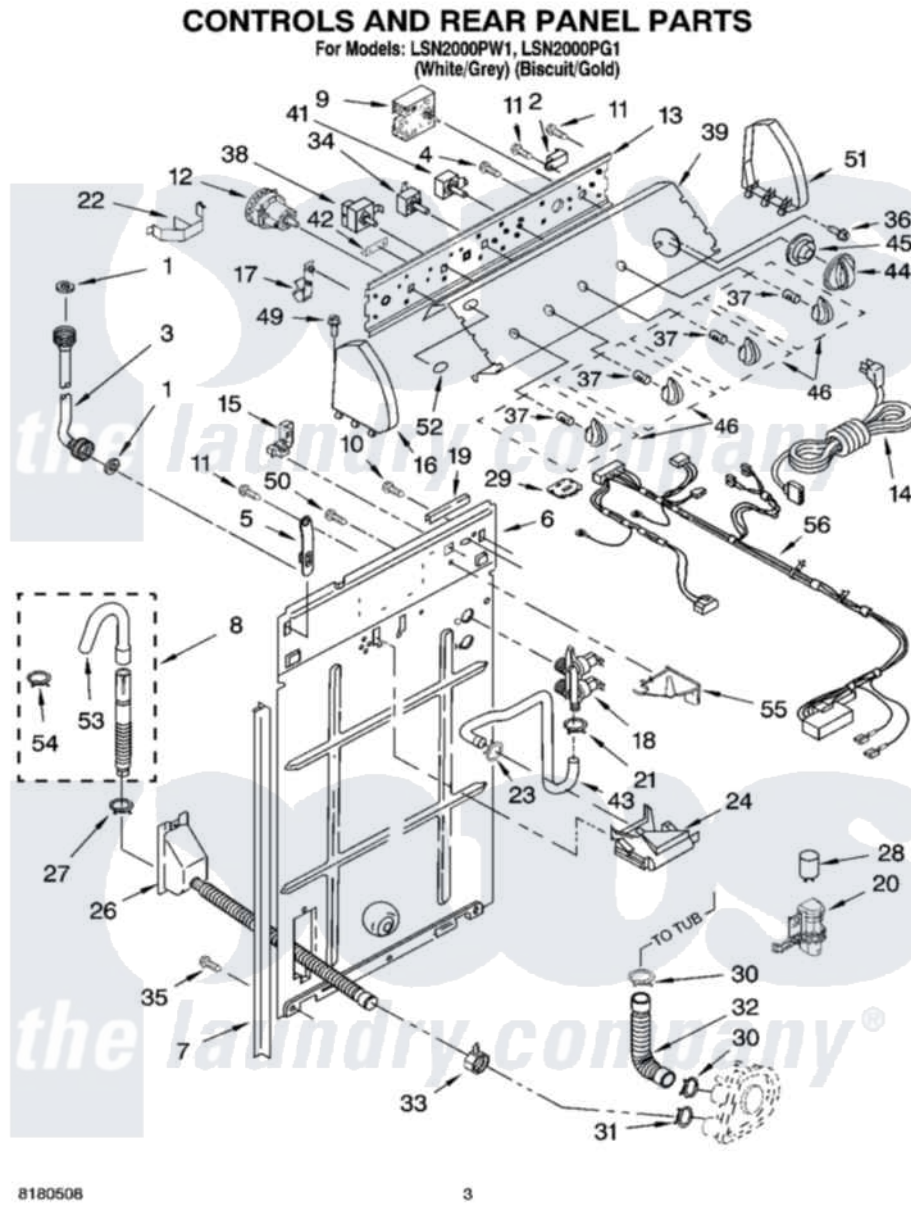

# Whirlpool LSN2000PG1 02 - CONTROLS AND REAR PANEL PARTS

Whirlpool Residential Whirlpool LSN2000PG1 Washer Parts Parts Diagram 02 - CONTROLS AND REAR PANEL PARTS  
Click on the part number to view part

Item	Original Part Number	Replaced By	Status	Part Description
1	3976300	<a href="#">16123</a>		Washer Inlet-Hose Miscellaneous Parts Must be Ordered Separately.
2	<a href="#">694419</a>			Mini-Buzzer
3	3949374	<a href="#">89503</a>		Hose-Inlet
"	3949375	<a href="#">89503</a>		Hose-Inlet
4	<a href="#">3400073</a>			Screw, Ground
5	8318255	<a href="#">8568314</a>		Strap, Console
6	<a href="#">3357978</a>			Panel, Rear
7	<a href="#">62747</a>			Pad, Rear Panel
8	3951609	<a href="#">285664</a>		Hose
"	661577	<a href="#">285666</a>		Hose
"	3357090	<a href="#">285702</a>		Hose
9	<a href="#">8541270</a>			Timer, Control
10	<a href="#">3351614</a>			Screw, Gearcase Cover Mounting
11	<a href="#">90767</a>			Screw, 8A X 3/8 HeX Washer Head Tapping