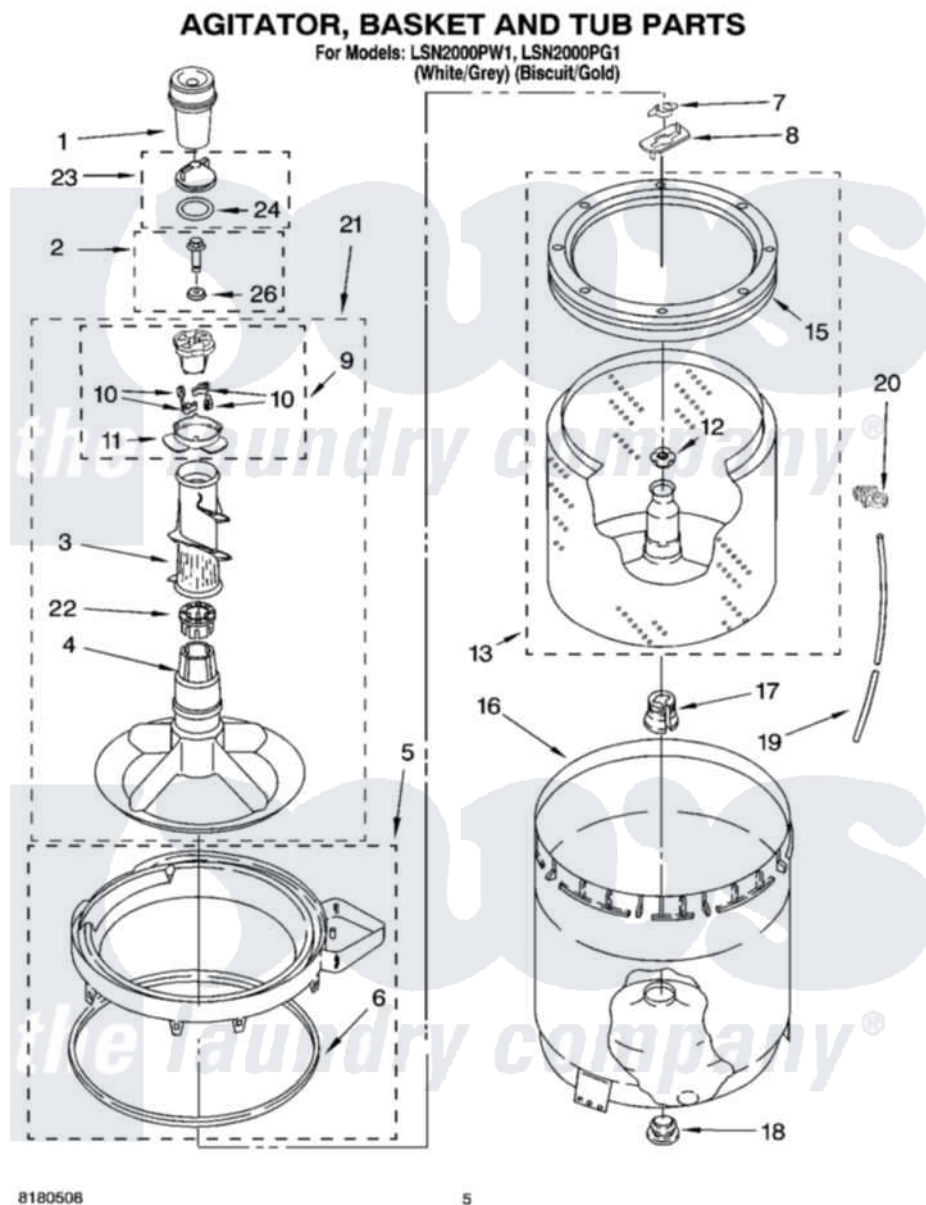

# Whirlpool LSN2000PG1 03 - AGITATOR, BASKET AND TUB PARTS

Whirlpool Residential Whirlpool LSN2000PG1 Washer Parts Parts Diagram 03 - AGITATOR, BASKET AND TUB PARTS

[Click on the part number to view part](#)

Item	Original Part Number	Replaced By	Status	Part Description
1	<a href="#">63580</a>			Dispenser, Fabric Softener
2	<a href="#">358237</a>			Screw And Washer
3	<a href="#">3363003</a>			Mover, Clothes
4	<a href="#">3951632</a>			Agitator
5	8528150	<a href="#">W10445870</a>		Ring-Tub
6	<a href="#">3976308</a>			Gasket, Tub Ring
7	<a href="#">3354845</a>			Clip, Agitator
8	3355921	<a href="#">8543666</a>		Washer, Agitator
9	3951682	<a href="#">285809</a>		Cam-Agitator
10	3366877	<a href="#">80040</a>		Dog-Agitator
11	<a href="#">3952374</a>			Bearing, Driven Cam
12	<a href="#">21366</a>			Nut, Spanner
13	8526016	<a href="#">W10389328</a>		Clothes Container, Assembly
15	8519788	<a href="#">387240</a>		Ring, Balance
16	<a href="#">63849</a>			Strain Relief, Power Cord
17	<a href="#">389140</a>			Tub Block, Basket Drive

18	<a href="#">383727</a>		Gasket, Centerpodt
19	3347780	<a href="#">353244</a>	Hose, Pressure Switch
20	<a href="#">2219077</a>		Clip, Pressure Switch Hose
21	<a href="#">3951744</a>		Agitator Assembly
22	<a href="#">3951608</a>		Spacer, Thrust
23	3354733	<a href="#">W10074580</a>	Cap, Barrier
24	3348855	<a href="#">W10072840</a>	Fabric Softener
26	<a href="#">3949550</a>		Washer