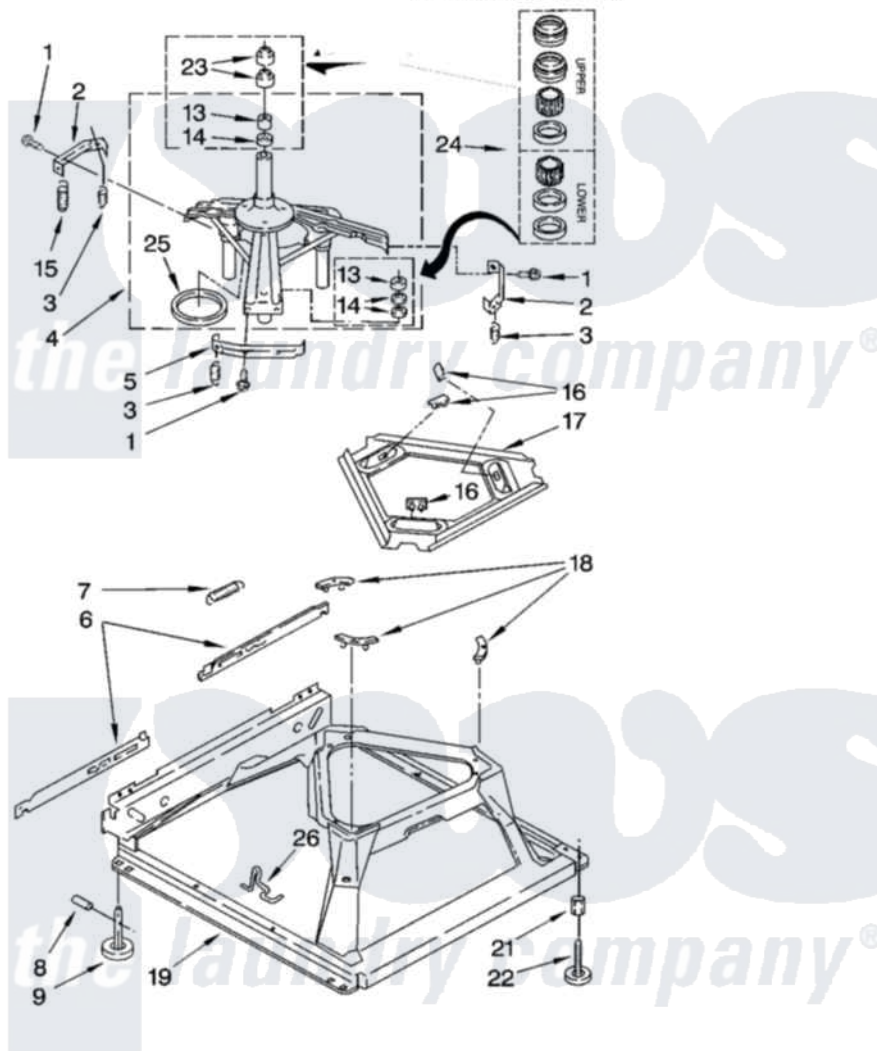

Whirlpool LSN2000PG1 05 - MACHINE BASE PARTS

MACHINE BASE PARTS

For Models: LSN2000PW1, LSN2000PG1
(White/Grey) (Biscuit/Gold)

8

6180508

Whirlpool [Residential Whirlpool LSN2000PG1 Washer Parts](#) Parts Diagram 05 - MACHINE BASE PARTS

[Click on the part number to view part](#)

Item	Original Part Number	Replaced By	Status	Part Description
1	3400076			Screw, Bracket Mounting
2	64067			Bracket, Spring Outer
3	63907			Spring, Suspension
4	3362087	280184		Support
5	64065			Bracket, Spring Outer
6	63466			Link, Leveling Mechanism
7	62597	8316845		Spring
8	62837			Pin, Knurled
9	62596	285244		Feet-Leveling
13	3347047	8546455		Bearing, Centerpost
14	357409	359449		Seal, Agitator Shaft
15	8318050	285901		Spring
16	62568	285219		Pad
17	3946509			Plate, Suspension
18	3363660	285744		Pad
19	3946512	285771		Base

21	3359452		Nut, Lock
22	389102	W10001130	Foot, Leveling
23	356934	8577376	Seal, Centerpost
24	285203		Centerpost Bearing Kit
25	63134		Ring, Sound Deadening
26	63806	W10145155	Retainer, Suspension Spring