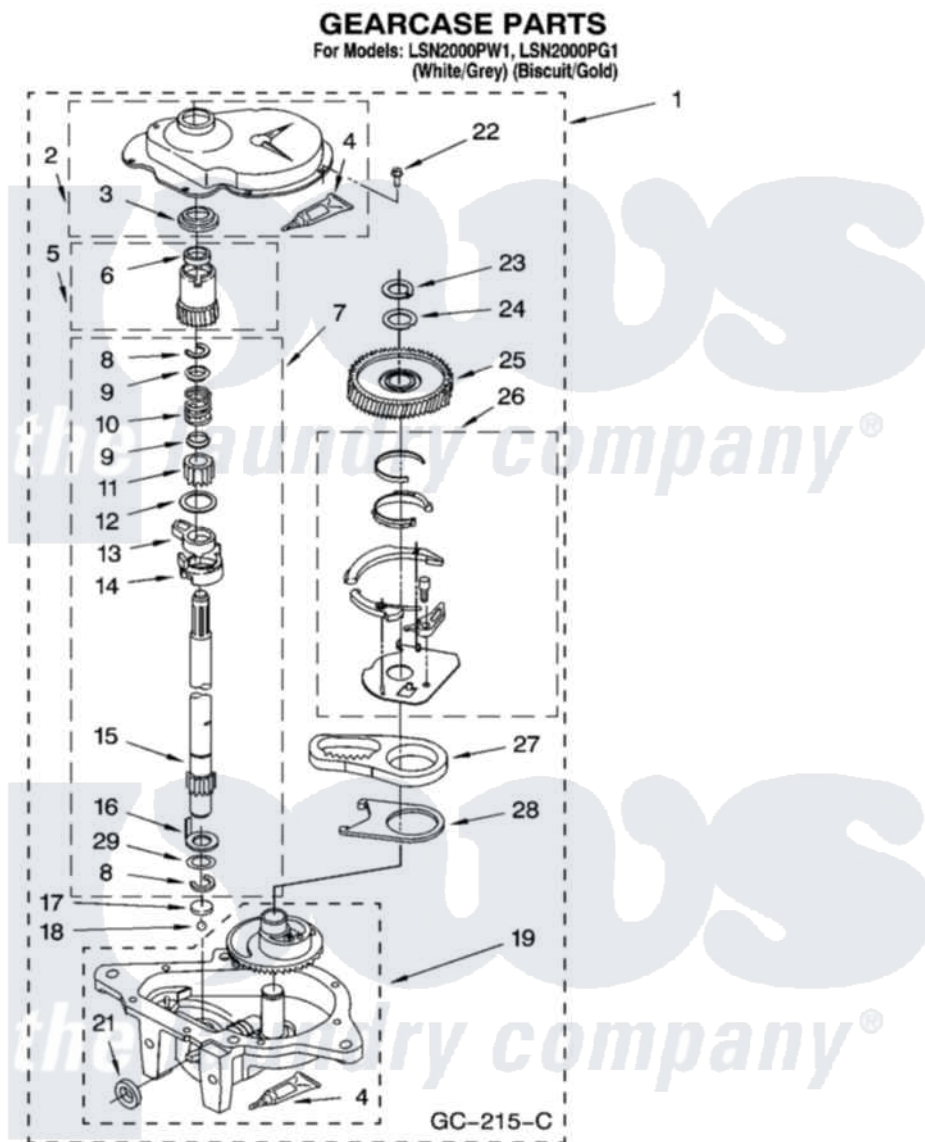

Whirlpool LSN2000PG1 08 - GEARCASE PARTS

12

6180508

Whirlpool Residential Whirlpool LSN2000PG1 Washer Parts Parts Diagram 08 - GEARCASE PARTS
Click on the part number to view part

Item	Original Part Number	Replaced By	Status	Part Description
1	3360630	3360629		Gearcase
2	285202			Cover, Gearcase
3	3349985			Seal, Gearcase Cover
4	285195			Sealer Sealer, Gasket
5	63320	285362		Gear and Pinion
6	356427			Seal, Spin Pinion
7	389387			Shaft, Agitator
8	90369		Not Available	Ring, Retaining (2)
9	62677			Retainer, Spring
10	62676			Spring, Agitator
11	63273	285509		Shaft, Agitator
12	62619			Washer, Agitator Gear
13	62580	285206		Cam-Agitator
14	62581	285206		Cam-Agitator
15	285509			Shaft, Agitator
16	62618			Washer, Cam Thrust

17	16018	285205	Bearing
18	85529	285205	Bearing
19	389230	285515	Gearcase
21	285352		Seal Kit, Thrust Plug
22	3351614		Screw, Gearcase Cover Mounting
23	3362552	285765	Ring-Retr
24	285735	285766	Washer Kit, Thrust
25	62570	285362	Gear and Pinon
26	388253	999516	Shelf-Glas
27	3349296	8546456	Rack, Connecting
28	62621		Actuator, Shift
29	388815		Washer, Intermediate 1 3976263 Miscellaneous Parts Bag 2 3976300 Washer, Inlet Hose 3 3366913 Clamp, Hose