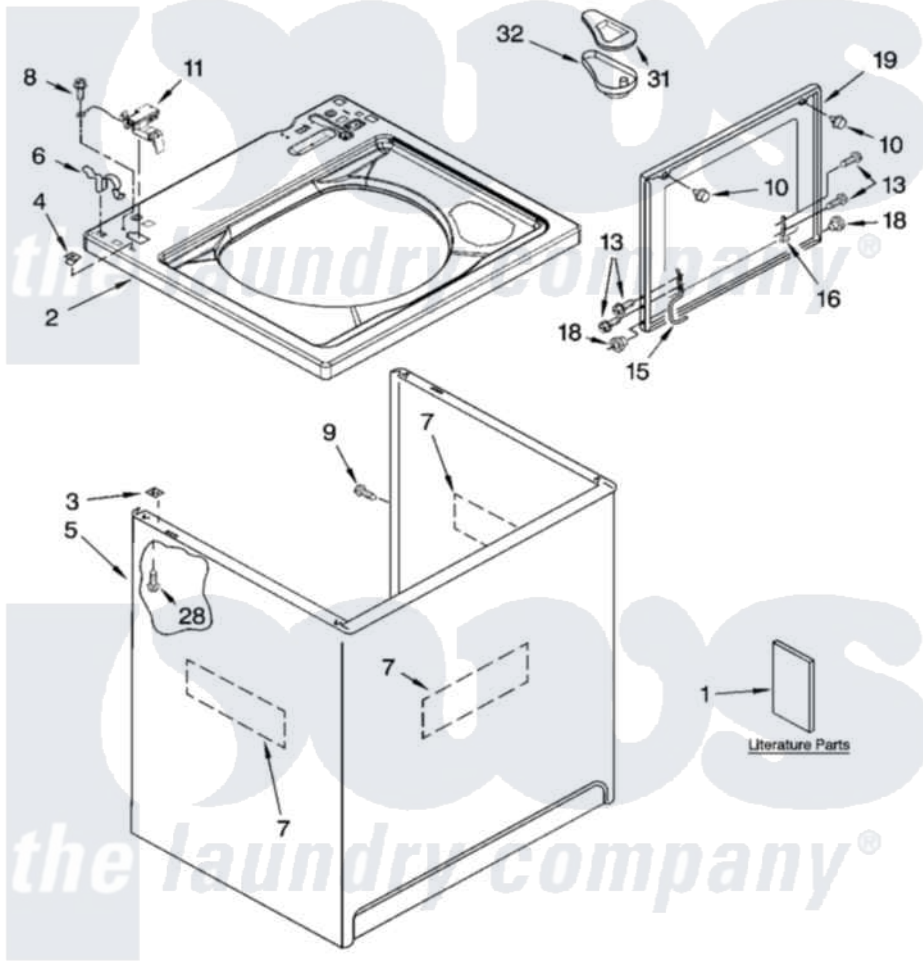

Whirlpool LSN2000PG2 01 - TOP AND CABINET PARTS

TOP AND CABINET PARTS

For Models: LSN2000PW2, LSN2000PG2
(White/Grey) (Biscuit/Gold)

AUTOMATIC
WASHER

11-04 Litho in U.S.A. (drd)

1

Part No. 8180572

[Whirlpool Residential Whirlpool LSN2000PG2 Washer Parts](#) Parts Diagram 01 - TOP AND CABINET PARTS

[Click on the part number to view part](#)

Item	Original Part Number	Replaced By	Status	Part Description
1	3956025		Not Available	Installation Instructions
"	3955869		Not Available	Use & Care Guide
"	3955907		Not Available	Feature Sheet
"	3956930		Not Available	Energy Guide
"	8566206		Not Available	Wiring Diagram
"	N/A		Not Available	Following May Be Purchased DO-IT-YOURSELF REPAIR MANUALS
"	4313896			Do-It-Yourself Repair Manuals
2	8543451	8543447		Top
"	8543452	8543448		Top
3	62750			Spacer, Cabinet To Top (4)
4	357213			Nut, Push-In
5	63424			Cabinet
"	3954357			Cabinet
6	62780			Clip, Top And Cabinet And Rear Panel

7	3976348		Absorber, Sound
8	3351614		Screw, Gearcase Cover Mounting
9	3357011	308685	Side Trim)
10	9724509		Bumper, Lid
11	8318084		Switch, Lid
13	355274	W10119828	Screw, Lid Hinge Mounting
15	8559336	W10225136	Hinge 7 Pad Assembly
16	91770		Hinge, Lid
18	8319539		Bearing, Lid Hinge
19	8558398	W10193861	Lid
"	8558399	W10193862	Lid
28	3390631		Screw, 10-16 X 3/8
31	3955788		Cover, Dispenser
32	8519517		Dispenser, Bleach