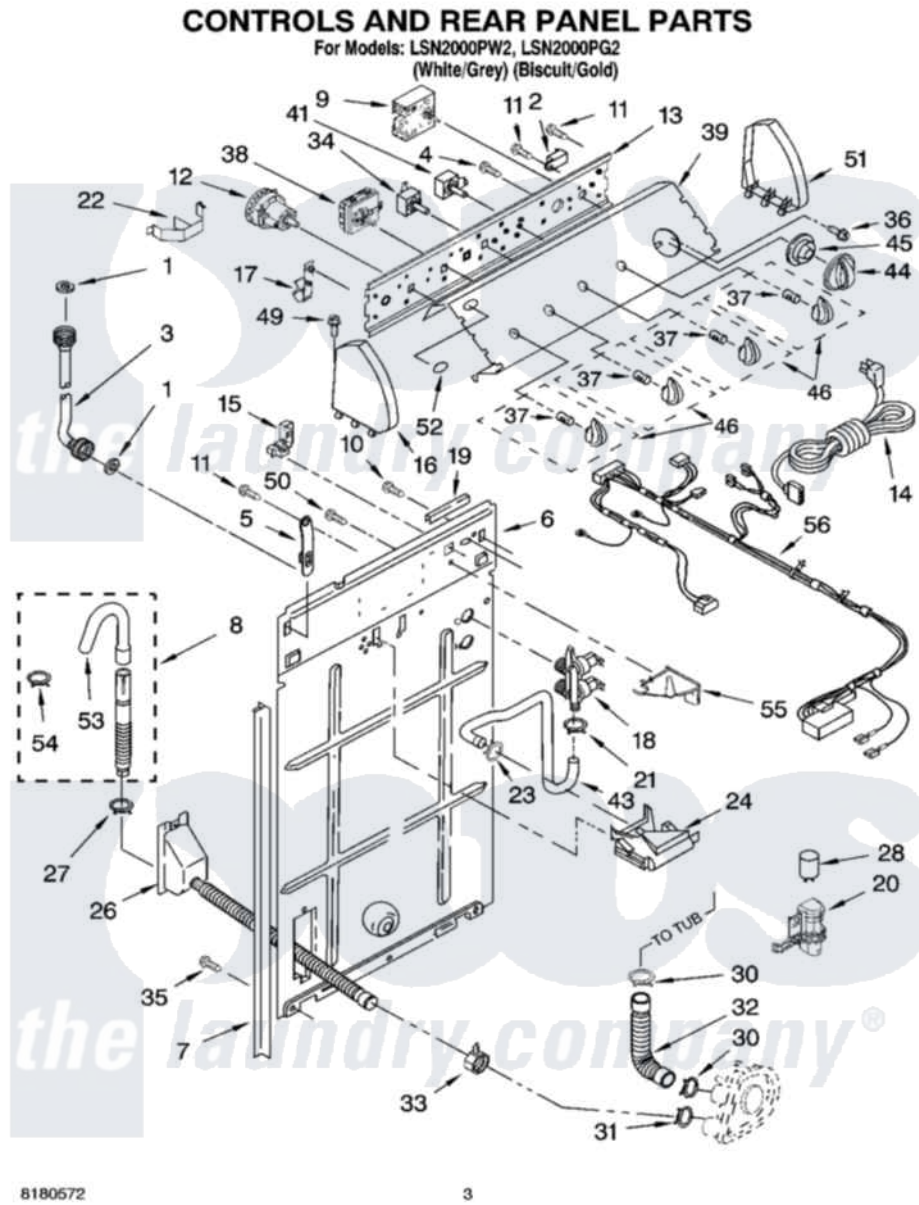

Whirlpool LSN2000PG2 02 - CONTROLS AND REAR PANEL PARTS

Whirlpool [Residential Whirlpool LSN2000PG2 Washer Parts](#) Parts Diagram 02 - CONTROLS AND REAR PANEL PARTS
Click on the part number to view part

Item	Original Part Number	Replaced By	Status	Part Description
1	3976300	16123		Washer Inlet-Hose Miscellaneous Parts Must be Ordered Separately.
2	694419			Mini-Buzzer
3	3949374	89503		Hose-Inlet
"	3949375	89503		Hose-Inlet
4	3400073			Screw, Ground
5	8318255	8568314		Strap, Console
6	3357978			Panel, Rear
7	62747			Pad, Rear Panel
8	3951609	285664		Hose
"	661577	285666		Hose
"	3357090	285702		Hose
9	8541270			Timer, Control
10	3351614			Screw, Gearcase Cover Mounting
11	90767			Screw, 8A X 3/8 HeX Washer Head Tapping