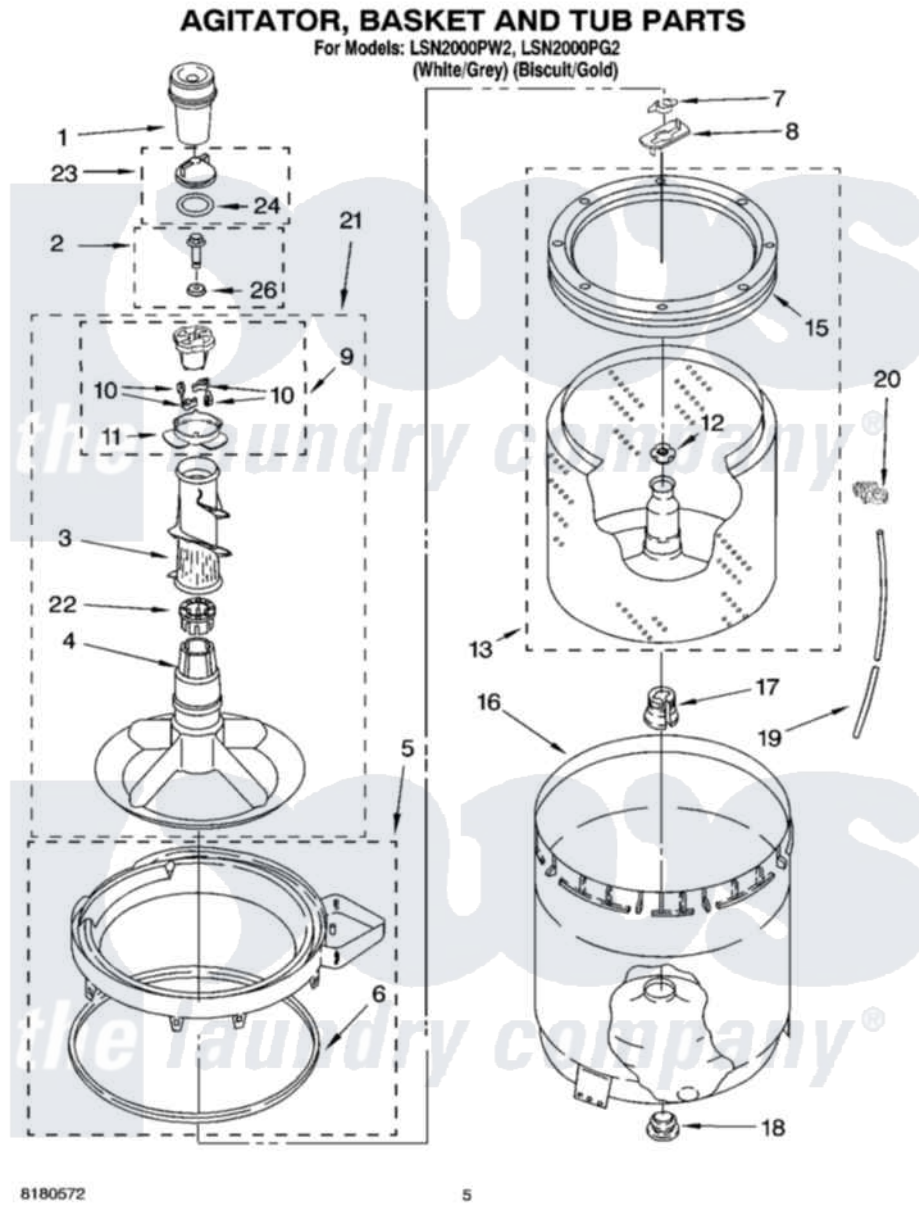

Whirlpool LSN2000PG2 03 - AGITATOR, BASKET AND TUB PARTS

8180572

5

Whirlpool Residential Whirlpool LSN2000PG2 Washer Parts Parts Diagram 03 - AGITATOR, BASKET AND TUB PARTS

Click on the part number to view part

Item	Original Part Number	Replaced By	Status	Part Description
1	63580			Dispenser, Fabric Softener
2	358237			Screw And Washer
3	3363003			Mover, Clothes
4	3951632			Agitator
5	8528150	W10445870		Ring-Tub
6	3976308			Gasket, Tub Ring
7	3354845			Clip, Agitator
8	3355921	8543666		Washer, Agitator
9	3951682	285809		Cam-Agitator
10	3366877	80040		Dog-Agitator
11	3952374			Bearing, Driven Cam
12	21366			Nut, Spanner
13	8526016	W10389328		Clothes Container, Assembly
15	8519788	387240		Ring, Balance
16	63849			Strain Relief, Power Cord
17	389140			Tub Block, Basket Drive

18	383727		Gasket, Centerpodt
19	3347780	353244	Hose, Pressure Switch
20	2219077		Clip, Pressure Switch Hose
21	3951744		Agitator Assembly
22	3951608		Spacer, Thrust
23	3354733	W10074580	Cap, Barrier
24	3348855	W10072840	Fabric Softener
26	3949550		Washer