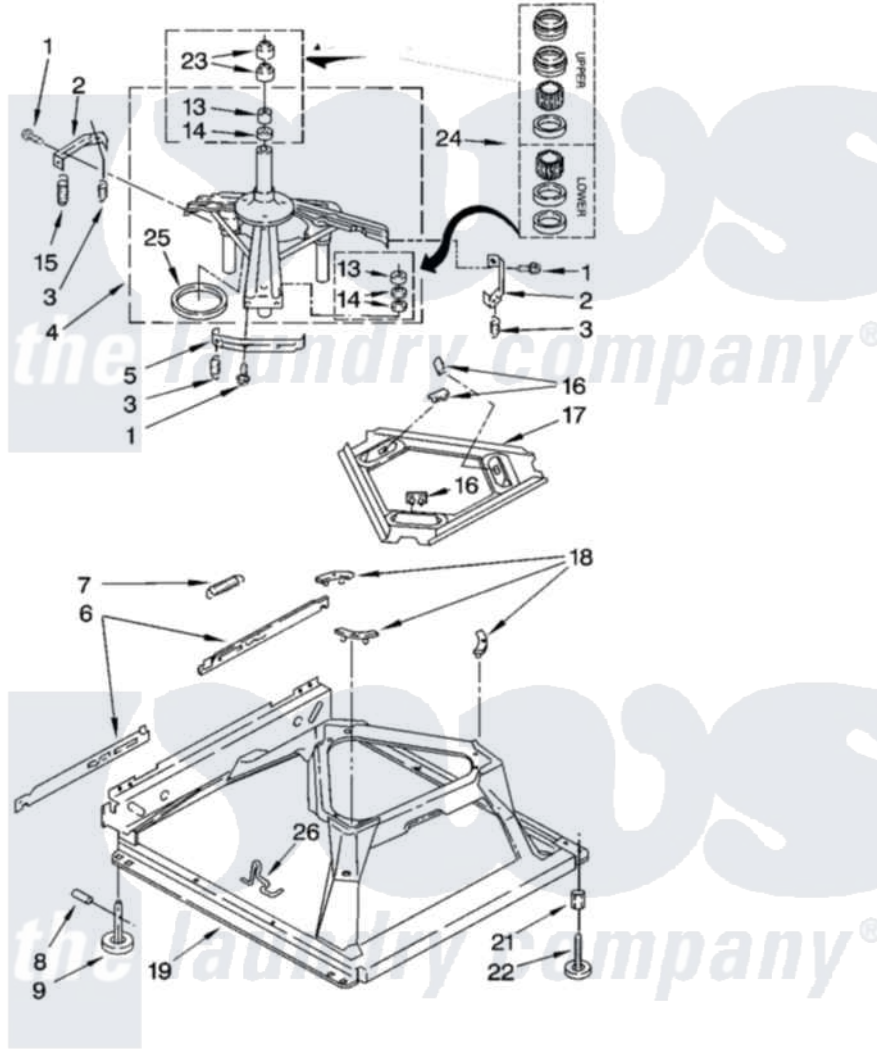

# Whirlpool LSN2000PG2 05 - MACHINE BASE PARTS

## MACHINE BASE PARTS

For Models: LSN2000PW2, LSN2000PG2  
(White/Grey) (Biscuit/Gold)

8

8180572

Whirlpool [Residential Whirlpool LSN2000PG2 Washer Parts](#) Parts Diagram 05 - MACHINE BASE PARTS  
Click on the part number to view part

Item	Original Part Number	Replaced By	Status	Part Description
1	<a href="#">3400076</a>			Screw, Bracket Mounting
2	<a href="#">64067</a>			Bracket, Spring Outer
3	<a href="#">63907</a>			Spring, Suspension
4	3362087	<a href="#">280184</a>		Support
5	<a href="#">64065</a>			Bracket, Spring Outer
6	<a href="#">63466</a>			Link, Leveling Mechanism
7	62597	<a href="#">8316845</a>		Spring
8	<a href="#">62837</a>			Pin, Knurled
9	62596	<a href="#">285244</a>		Feet-Leveling
13	3347047	<a href="#">8546455</a>		Bearing, Centerpost
14	357409	<a href="#">359449</a>		Seal, Agitator Shaft
15	8318050	<a href="#">285901</a>		Spring
16	62568	<a href="#">285219</a>		Pad
17	<a href="#">3946509</a>			Plate, Suspension
18	3363660	<a href="#">285744</a>		Pad
19	3946512	<a href="#">285771</a>		Base

21	<a href="#">3359452</a>		Nut, Lock
22	389102	<a href="#">W10001130</a>	Foot, Leveling
23	356934	<a href="#">8577376</a>	Seal, Centerpost
24	<a href="#">285203</a>		Centerpost Bearing Kit
25	<a href="#">63134</a>		Ring, Sound Deadening
26	63806	<a href="#">W10145155</a>	Retainer, Suspension Spring