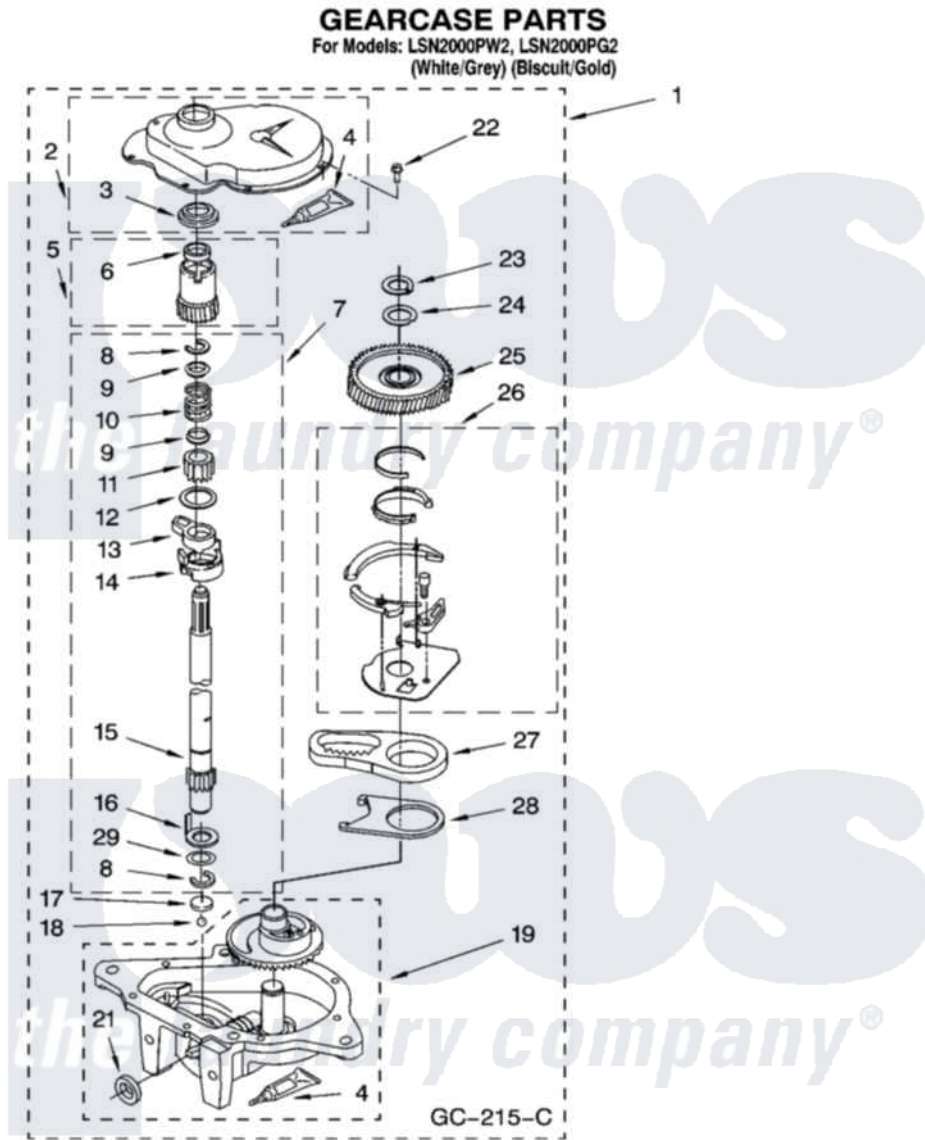

Whirlpool LSN2000PG2 08 - GEARCASE PARTS

12

8180572

Whirlpool Residential Whirlpool LSN2000PG2 Washer Parts Parts Diagram 08 - GEARCASE PARTS
Click on the part number to view part

Item	Original Part Number	Replaced By	Status	Part Description
1	3360630	3360629		Gearcase
2	285202			Cover, Gearcase
3	3349985			Seal, Gearcase Cover
4	285195			Sealer Sealer, Gasket
5	63320	285362		Gear and Pinion
6	356427			Seal, Spin Pinion
7	389387			Shaft, Agitator
8	90369		Not Available	Ring, Retaining (2)
9	62677			Retainer, Spring
10	62676			Spring, Agitator
11	63273	285509		Shaft, Agitator
12	62619			Washer, Agitator Gear
13	62580	285206		Cam-Agitator
14	62581	285206		Cam-Agitator
15	285509			Shaft, Agitator
16	62618			Washer, Cam Thrust

17	16018	285205	Bearing
18	85529	285205	Bearing
19	389230	285515	Gearcase
21	285352		Seal Kit, Thrust Plug
22	3351614		Screw, Gearcase Cover Mounting
23	3362552	285765	Ring-Retr
24	285735	285766	Washer Kit, Thrust
25	62570	285362	Gear and Pinon
26	388253	999516	Shelf-Glas
27	3349296	8546456	Rack, Connecting
28	62621		Actuator, Shift
29	388815		Washer, Intermediate 1 3976263 Miscellaneous Parts Bag 2 3976300 Washer, Inlet Hose 3 3366913 Clamp, Hose