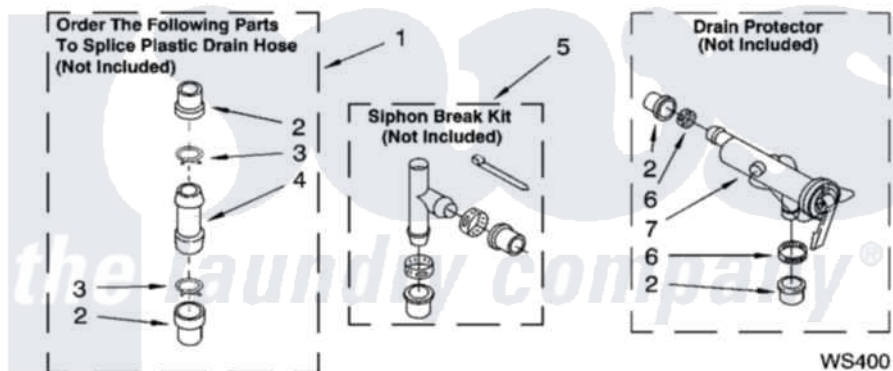

Whirlpool LSN2000PG2 09 - WATER SYSTEM PARTS, MISCELLANEOUS PARTS, OPTIONAL PARTS (NOT INCLUDED)

**WATER SYSTEM PARTS**

For Models: LSN2000PW2, LSN2000PG2  
(White/Grey) (Biscuit/Gold)

8180572

13

Whirlpool [Residential Whirlpool LSN2000PG2 Washer Parts](#) Parts Diagram 09 - WATER SYSTEM PARTS, MISCELLANEOUS PARTS, OPTIONAL PARTS (NOT INCLUDED)

[Click on the part number to view part](#)

Item	Original Part Number	Replaced By	Status	Part Description
1	<a href="#">285442</a>			Water System Parts
2	<a href="#">285321</a>			Water System Parts
3	370447	<a href="#">285655</a>		Clamp, Hose
4	<a href="#">16272</a>			Connector, Straight
5	<a href="#">285320</a>			Water System Parts
6	65349	<a href="#">285655</a>		Clamp, Hose
7	<a href="#">367031</a>			Water System Parts
1	3976263	<a href="#">285654</a>		Parts-Misc
2	3976300	<a href="#">16123</a>		Washer Inlet-Hose Miscellaneous Parts Must be Ordered Separately.
3	3366912	<a href="#">356138</a>		Clamp, Hose
4	<a href="#">3359452</a>			Nut, Lock
5	389102	<a href="#">W10001130</a>		Foot, Leveling
6	3366913	<a href="#">3357331</a>		Clamp, Drain