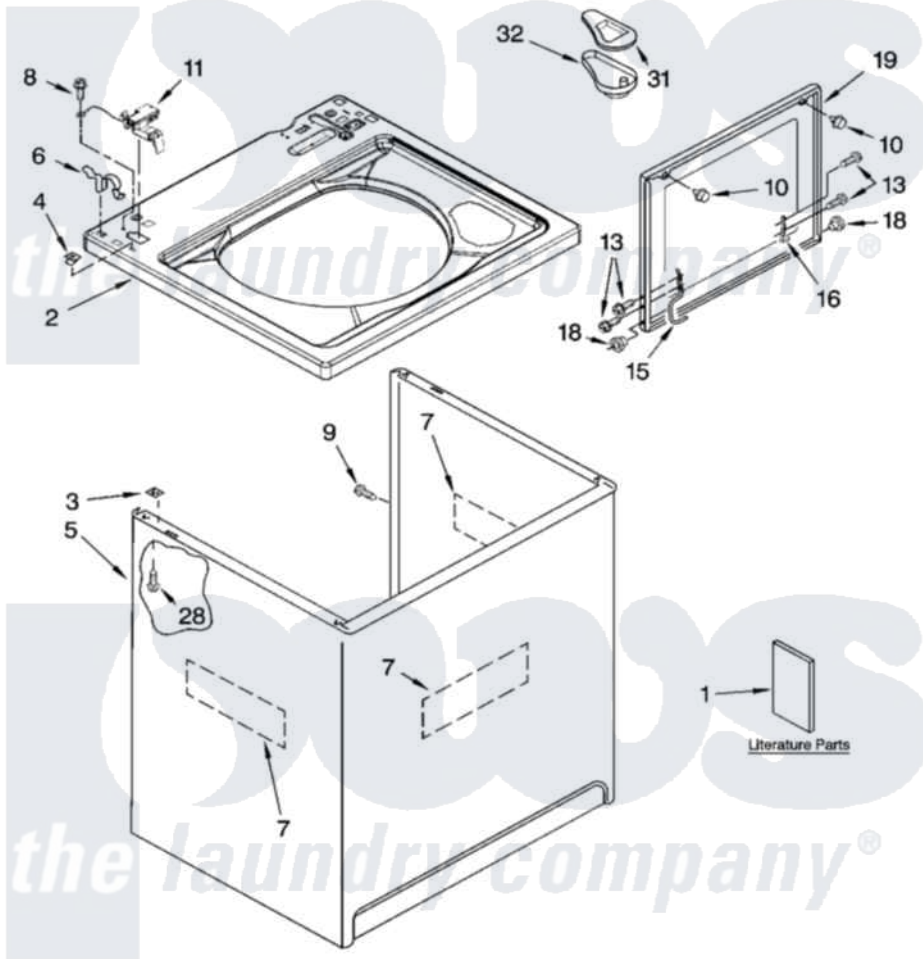

# Whirlpool LSN2000PG3 01 - TOP AND CABINET PARTS

## TOP AND CABINET PARTS

For Models: LSN2000PW3, LSN2000PG3  
(White/Grey) (Biscuit/Gold)

AUTOMATIC  
WASHER

FOR ORDERING INFORMATION REFER TO PARTS PRICE LIST

4-05 Litho in U.S.A. (drd)

1

Part No. 8180646

[Whirlpool Residential Whirlpool LSN2000PG3 Washer Parts](#) Parts Diagram 01 - TOP AND CABINET PARTS

[Click on the part number to view part](#)

Item	Original Part Number	Replaced By	Status	Part Description
1	3957165		Not Available	Installation Instructions
"	3955869		Not Available	Use & Care Guide
"	3955907		Not Available	Feature Sheet
"	3957352		Not Available	Energy Guide
"	8566206		Not Available	Wiring Diagram
"	N/A		Not Available	Following May Be Purchased DO-IT-YOURSELF REPAIR MANUALS
"	<a href="#">4313896</a>			Do-It-Yourself Repair Manuals
2	8543451	<a href="#">8543447</a>		Top
"	8543452	<a href="#">8543448</a>		Top
3	62750			Spacer, Cabinet To Top (4)
4	<a href="#">357213</a>			Nut, Push-In
5	<a href="#">63424</a>			Cabinet
"	<a href="#">3954357</a>			Cabinet
6	<a href="#">62780</a>			Clip, Top And Cabinet And Rear Panel