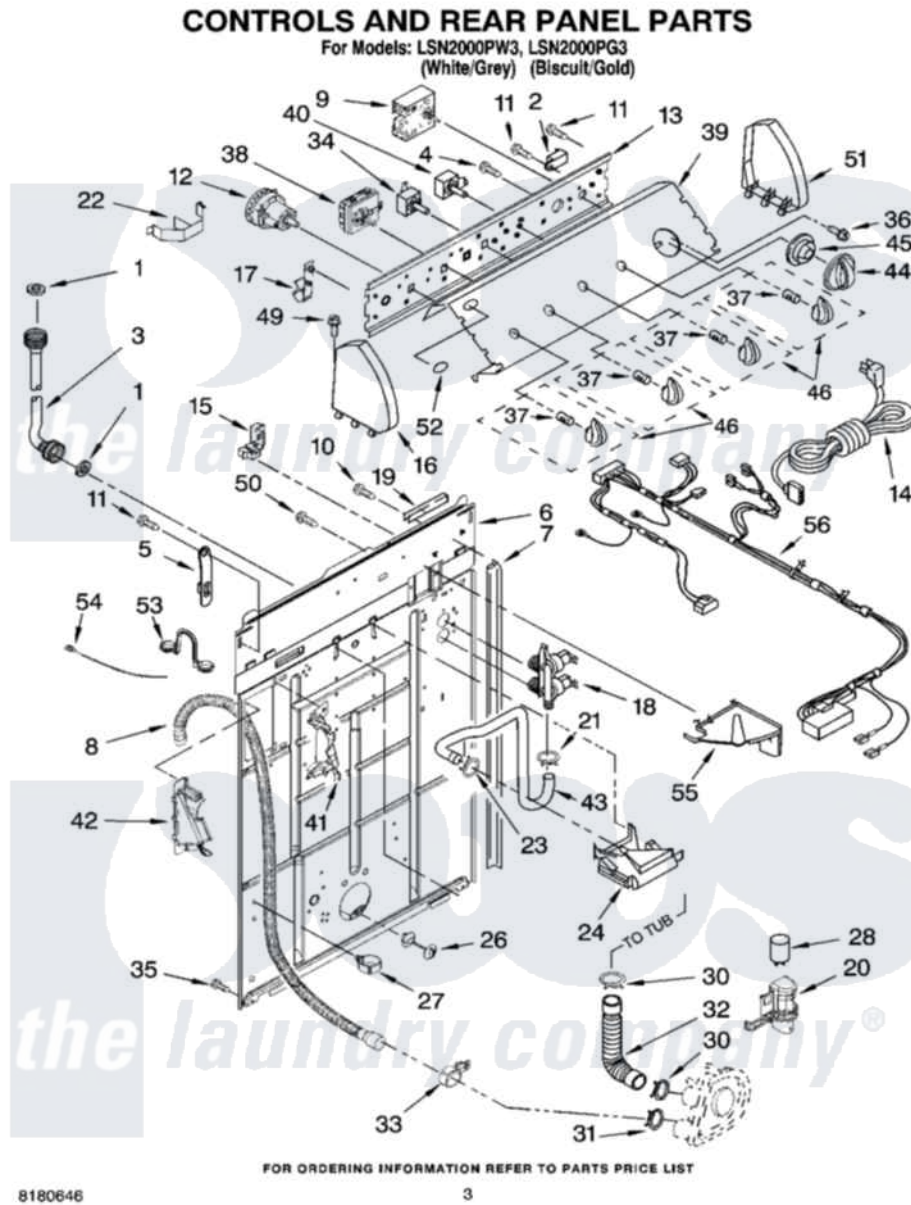

Whirlpool LSN2000PG3 02 - CONTROLS AND REAR PANEL PARTS

Whirlpool Residential Whirlpool LSN2000PG3 Washer Parts Parts Diagram 02 - CONTROLS AND REAR PANEL PARTS
Click on the part number to view part

Item	Original Part Number	Replaced By	Status	Part Description
1	3976300	16123		Washer Inlet-Hose Miscellaneous Parts Must be Ordered Separately.
2	694419			Mini-Buzzer
3	8571377	89503		Hose-Inlet
"	8571378	89503		Hose-Inlet
4	3400073			Screw, Ground
5	8568314			Strap, Console
6	8318015			Panel, Rear
7	62747			Pad, Rear Panel
8	8559373	W10096921		Drain Hose Assembly
9	8541270			Timer, Control
10	3351614			Screw, Gearcase Cover Mounting
11	90767			Screw, 8A X 3/8 HeX Washer Head Tapping
12	3366846	W10335056		Switch-WL
13	8544893			Bracket, Control