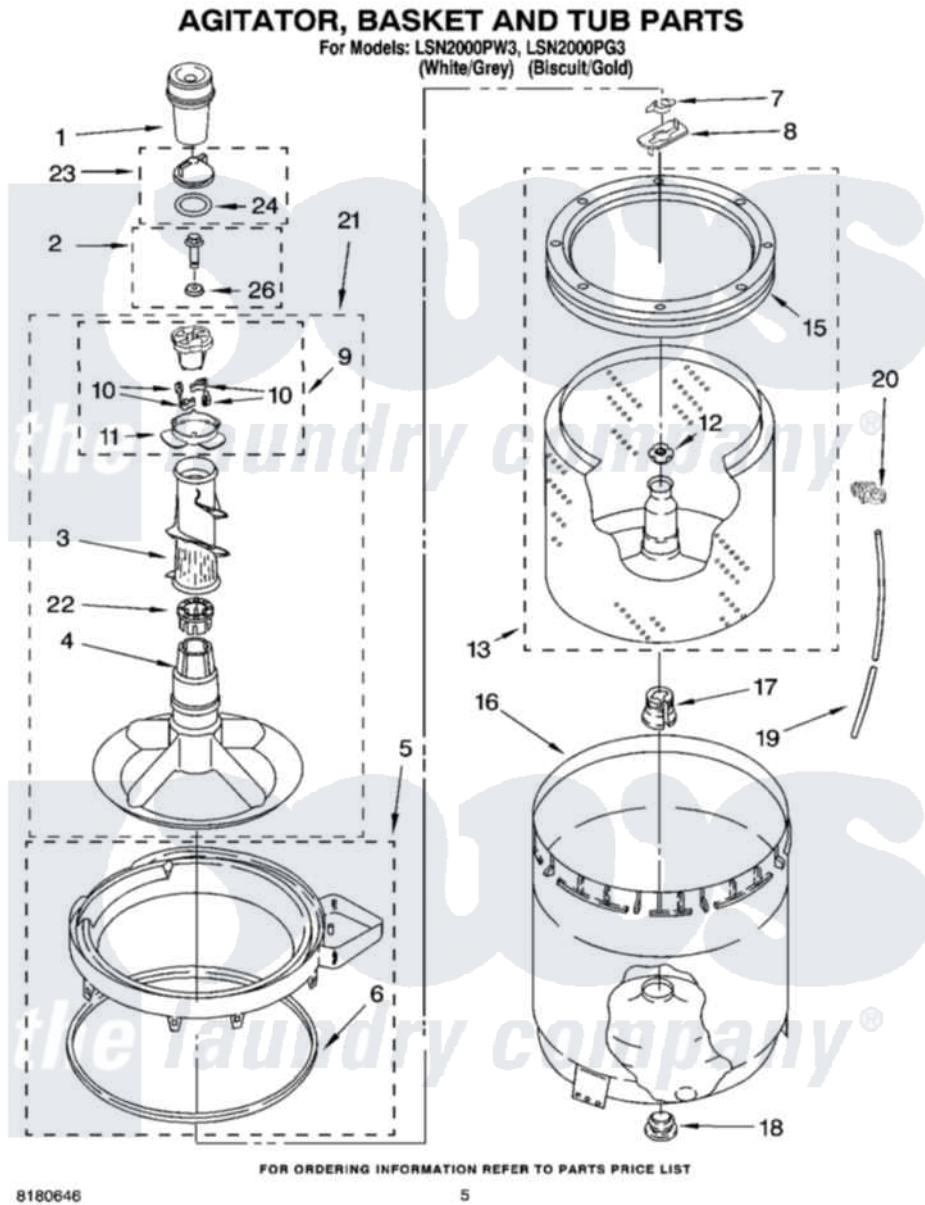

# Whirlpool LSN2000PG3 03 - AGITATOR, BASKET AND TUB PARTS

Whirlpool Residential Whirlpool LSN2000PG3 Washer Parts Parts Diagram 03 - AGITATOR, BASKET AND TUB PARTS

[Click on the part number to view part](#)

Item	Original Part Number	Replaced By	Status	Part Description
1	<a href="#">63580</a>			Dispenser, Fabric Softener
2	<a href="#">358237</a>			Screw And Washer
3	<a href="#">3363003</a>			Mover, Clothes
4	<a href="#">3951632</a>			Agitator
5	8528150	<a href="#">W10445870</a>		Ring-Tub
6	<a href="#">3976308</a>			Gasket, Tub Ring
7	<a href="#">3354845</a>			Clip, Agitator
8	3355921	<a href="#">8543666</a>		Washer, Agitator
9	3951682	<a href="#">285809</a>		Cam-Agitator
10	3366877	<a href="#">80040</a>		Dog-Agitator
11	<a href="#">3952374</a>			Bearing, Driven Cam
12	<a href="#">21366</a>			Nut, Spanner
13	8526016	<a href="#">W10389328</a>		Clothes Container, Assembly
15	8519788	<a href="#">387240</a>		Ring, Balance
16	<a href="#">63849</a>			Strain Relief, Power Cord
17	<a href="#">389140</a>			Tub Block, Basket Drive

18	<a href="#">383727</a>		Gasket, Centerpodt
19	3347780	<a href="#">353244</a>	Hose, Pressure Switch
20	<a href="#">2219077</a>		Clip, Pressure Switch Hose
21	<a href="#">3951744</a>		Agitator Assembly
22	<a href="#">3951608</a>		Spacer, Thrust
23	3354733	<a href="#">W10074580</a>	Cap, Barrier
24	3348855	<a href="#">W10072840</a>	Fabric Softener
26	<a href="#">3949550</a>		Washer