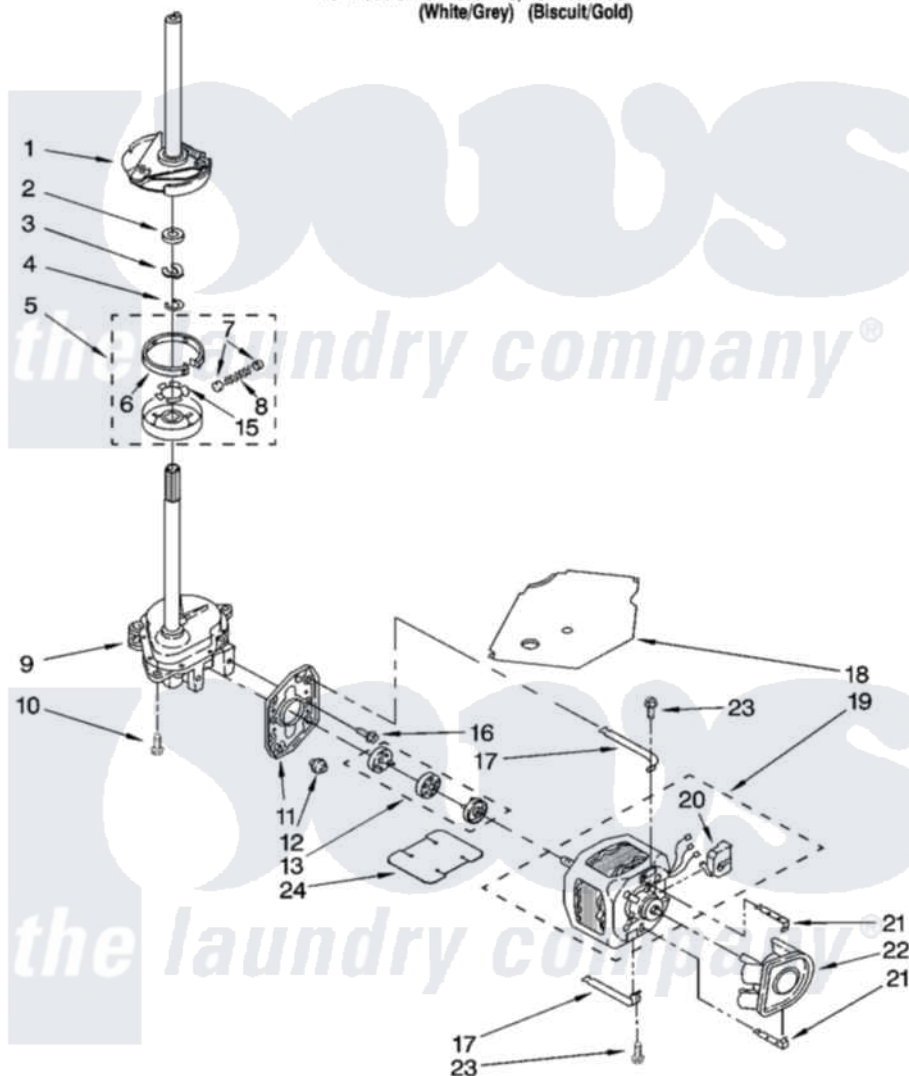

# Whirlpool LSN2000PG3 04 - BRAKE, CLUTCH, GEARCASE, MOTOR AND PUMP PARTS

## BRAKE, CLUTCH, GEARCASE, MOTOR AND PUMP PARTS

For Models: LSN2000PW3, LSN2000PG3  
(White/Grey) (Biscuit/Gold)

8180646

7

Whirlpool [Residential Whirlpool LSN2000PG3 Washer Parts](#) Parts Diagram 04 - BRAKE, CLUTCH, GEARCASE, MOTOR AND PUMP PARTS  
Click on the part number to view part

Item	Original Part Number	Replaced By	Status	Part Description
1	388952	<a href="#">285792</a>		Basketdrive
2	<a href="#">63292</a>			Washer, Spin Tube Thrust
3	62697	<a href="#">W10080230</a>		Ring, Spin Tube Support
4	63283	<a href="#">285353</a>		Ring
5	3951311	<a href="#">285785</a>		Clutch
6	3951308	<a href="#">285790</a>		Lining
7	<a href="#">62646</a>			Cap, Clutch Spring
8	<a href="#">3946792</a>			Spring And Damper Assembly
9	3360630	<a href="#">3360629</a>		Gearcase
10	3357334	<a href="#">3400516</a>		Screw Anti-Rattle
11	<a href="#">62611</a>			Plate, Motor Mount To Gearcase
12	<a href="#">62691</a>			Grommet, Motor
13	285753	<a href="#">285753A</a>		Coupling
15	<a href="#">3355454</a>			Clip, Main Drive

16	<a href="#">3400516</a>		Screw Anti-Rattle
17	3349637	<a href="#">W10086010</a>	Retainer, Motor
18	<a href="#">3362089</a>		Shield, Tub To Motor
19	<a href="#">8529935</a>		Motor, Main Drive
20	<a href="#">8529896</a>		Switch, Main Drive Motor
21	<a href="#">8546127</a>		Retainer, Pump
22	<a href="#">3363394</a>		Pump
23	3387485	<a href="#">273556</a>	Screw, 10-16 X 5/8
24	<a href="#">3946532</a>		Shield, Motor