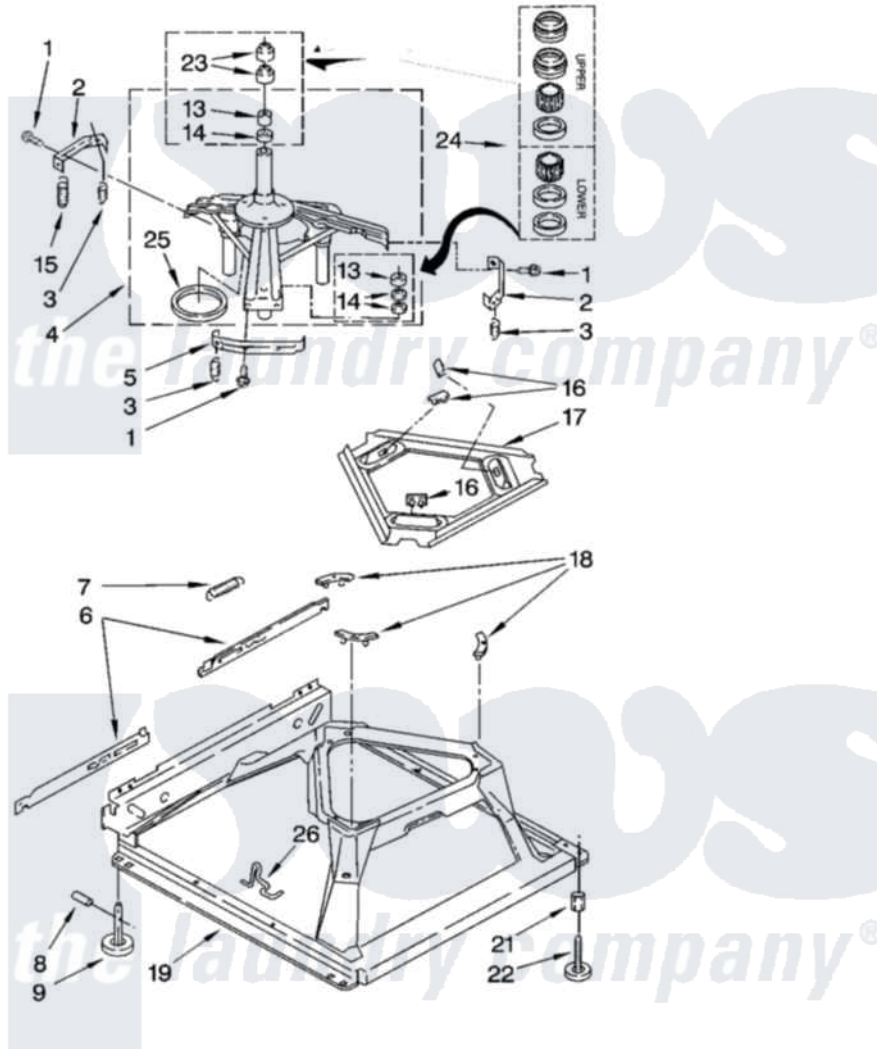

Whirlpool LSN2000PG3 05 - MACHINE BASE PARTS

MACHINE BASE PARTS

For Models: LSN2000PW3, LSN2000PG3
(White/Grey) (Biscuit/Gold)

FOR ORDERING INFORMATION REFER TO PARTS PRICE LIST

8

8180646

Whirlpool [Residential Whirlpool LSN2000PG3 Washer Parts](#) Parts Diagram 05 - MACHINE BASE PARTS
Click on the part number to view part

Item	Original Part Number	Replaced By	Status	Part Description
1	3400076			Screw, Bracket Mounting
2	64067			Bracket, Spring Outer
3	63907			Spring, Suspension
4	8575214	280184		Support
5	64065			Bracket, Spring Outer
6	63466			Link, Leveling Mechanism
7	62597	8316845		Spring
8	62837			Pin, Knurled
9	62596	285244		Feet-Leveling
13	3347047	8546455		Bearing, Centerpost
14	357409	359449		Seal, Agitator Shaft
15	8318050	285901		Spring
16	62568	285219		Pad
17	3946509			Plate, Suspension
18	3363660	285744		Pad
19	3946512	285771		Base

21	3359452		Nut, Lock
22	389102	W10001130	Foot, Leveling
23	356934	8577376	Seal, Centerpost
24	285203		Centerpost Bearing Kit
25	63134		Ring, Sound Deadening
26	63806	W10145155	Retainer, Suspension Spring