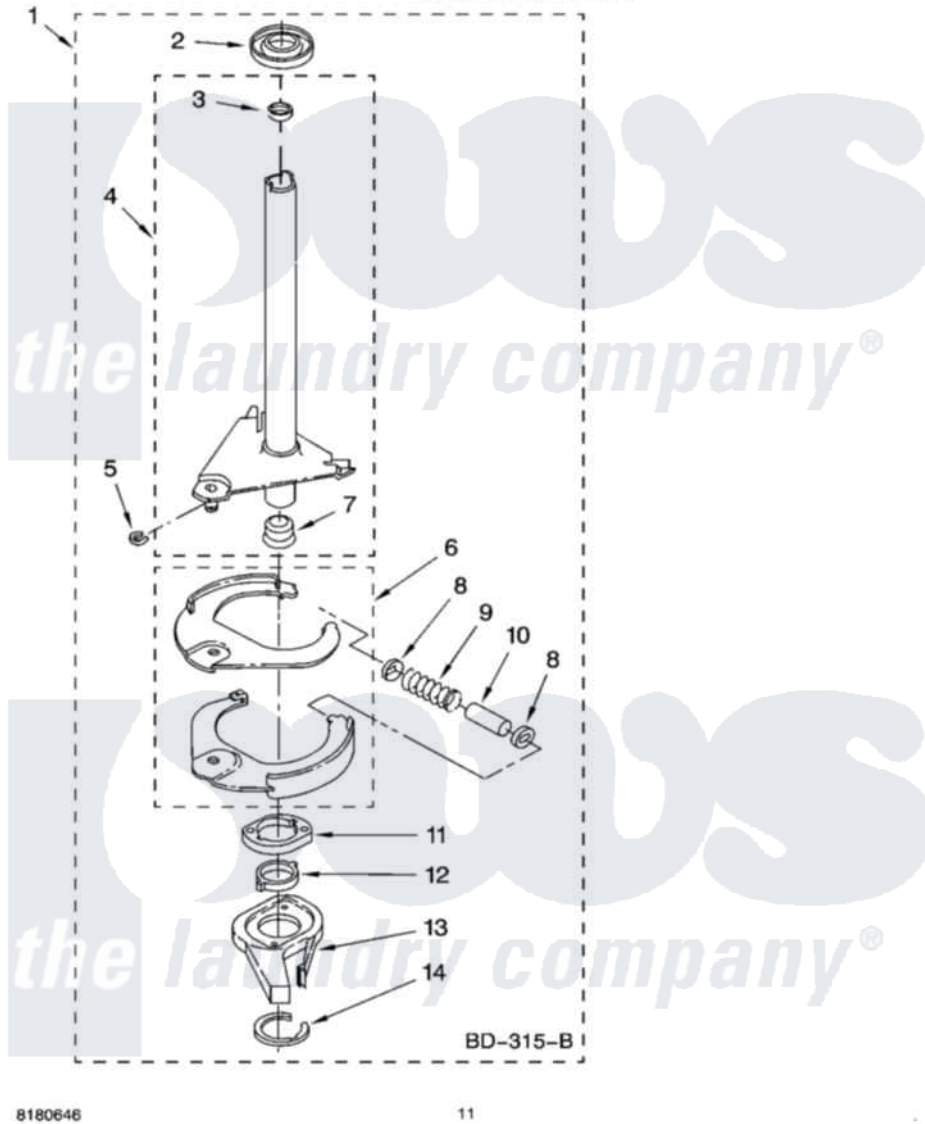

Whirlpool LSN2000PG3 07 - BRAKE AND DRIVE TUBE PARTS

BRAKE AND DRIVE TUBE PARTS

For Models: LSN2000PW3, LSN2000PG3
(White/Grey) (Biscuit/Gold)

8180646

11

Whirlpool [Residential Whirlpool LSN2000PG3 Washer Parts](#) Parts Diagram 07 - BRAKE AND DRIVE TUBE PARTS
Click on the part number to view part

Item	Original Part Number	Replaced By	Status	Part Description
1	388952	285792		Basketdrive
2	62658			Ring, Thrust
3	356427			Seal, Spin Pinion
4	64027	64208		Tube-Spin
5	64035	W10083190		Ring, Retaining
6	64232	285438		Shoe-Brake
7	62703	8546462		"T" Bearing, Spin Tube
8	3353956	285658		Sleeve
9	387806		Not Available	Spring, Brake
10	3355360	285658		Sleeve
11	661516	8546461		Cam, Brake Release
12	63022			Sleeve, Cam
13	64194	285790		Lining
14	90368	W10083200		Ring, Retaining
"	N/A		Not Available	FOLLOWING PARTS NOT ILLUSTRATED
"	285208			Lubricant