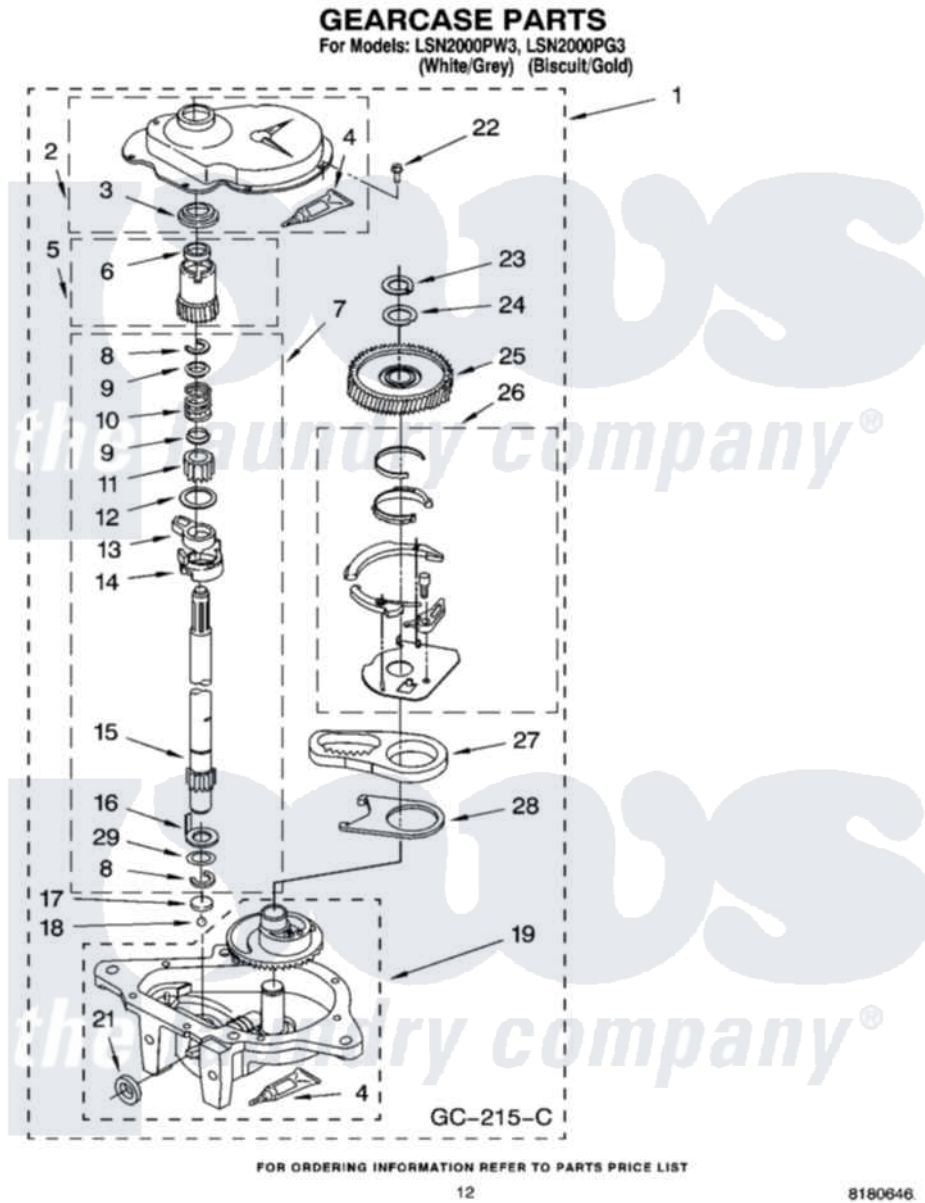

Whirlpool LSN2000PG3 08 - GEARCASE PARTS

12

8180646

Whirlpool [Residential Whirlpool LSN2000PG3 Washer Parts](#) Parts Diagram 08 - GEARCASE PARTS
Click on the part number to view part

Item	Original Part Number	Replaced By	Status	Part Description
1	3360630	3360629		Gearcase
2	285202			Cover, Gearcase
3	3349985			Seal, Gearcase Cover
4	285195			Sealer Sealer, Gasket
5	63320	285362		Gear and Pinion
6	356427			Seal, Spin Pinion
7	389387			Shaft, Agitator
8	90369		Not Available	Ring, Retaining (2)
9	62677			Retainer, Spring
10	62676			Spring, Agitator
11	63273	285509		Shaft, Agitator
12	62619			Washer, Agitator Gear
13	62580	285206		Cam-Agitator
14	62581	285206		Cam-Agitator
15	285509			Shaft, Agitator
16	62618			Washer, Cam Thrust

17	16018	285205	Bearing
18	85529	285205	Bearing
19	389230	285515	Gearcase
21	285352		Seal Kit, Thrust Plug
22	3351614		Screw, Gearcase Cover Mounting
23	3362552	285765	Ring-Retr
24	285735	285766	Washer Kit, Thrust
25	62570	285362	Gear and Pinon
26	388253	999516	Shelf-Glas
27	3349296	8546456	Rack, Connecting
28	62621		Actuator, Shift
29	388815		Washer, Intermediate 1 3976263 Miscellaneous Parts Bag 2 3976300 Washer, Inlet Hose 3 3366913 Clamp, Hose