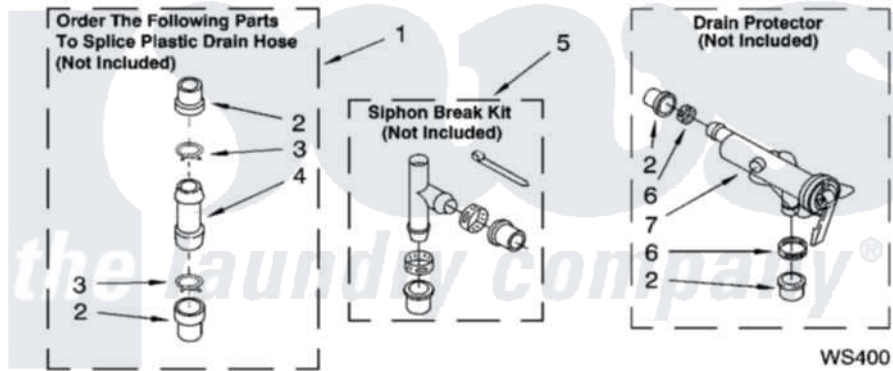

**Whirlpool LSN2000PG3 09 - WATER SYSTEM PARTS, MISCELLANEOUS PARTS, OPTIONAL PARTS (NOT INCLUDED)**

**WATER SYSTEM PARTS**

For Models: LSN2000PW3, LSN2000PG3  
(White/Grey) (Biscuit/Gold)

FOR ORDERING INFORMATION REFER TO PARTS PRICE LIST

.8180646

13

Whirlpool [Residential Whirlpool LSN2000PG3 Washer Parts](#) Parts Diagram 09 - WATER SYSTEM PARTS, MISCELLANEOUS PARTS, OPTIONAL PARTS (NOT INCLUDED)

[Click on the part number to view part](#)

Item	Original Part Number	Replaced By	Status	Part Description
1	<a href="#">285442</a>			Water System Parts
2	<a href="#">285321</a>			Water System Parts
3	370447	<a href="#">285655</a>		Clamp, Hose
4	<a href="#">16272</a>			Connector, Straight
5	<a href="#">285320</a>			Water System Parts
6	65349	<a href="#">285655</a>		Clamp, Hose
7	<a href="#">367031</a>			Water System Parts
1	<a href="#">3957361</a>			Miscellaneous Parts Bag
2	3976300	<a href="#">16123</a>		Washer Inlet-Hose Miscellaneous Parts Must be Ordered Separately.
3	<a href="#">3359452</a>			Nut, Lock
4	389102	<a href="#">W10001130</a>		Foot, Leveling
	<a href="#">72017</a>			Paint, Touch-Up
"	<a href="#">4392899</a>			Paint, Touch-Up