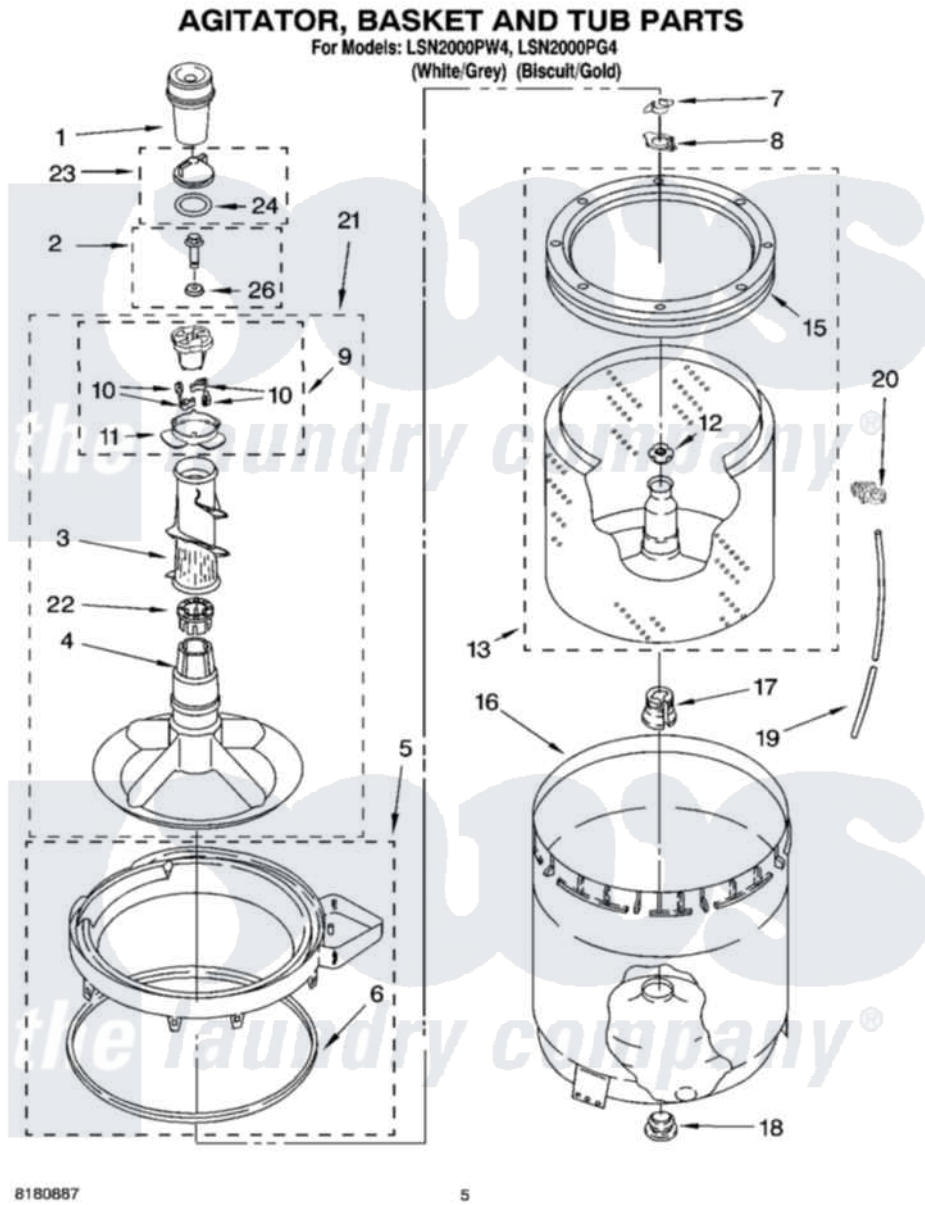

Whirlpool LSN2000PG4 03 - AGITATOR, BASKET AND TUB PARTS

8180687

5

Whirlpool Residential Whirlpool LSN2000PG4 Washer Parts Parts Diagram 03 - AGITATOR, BASKET AND TUB PARTS

[Click on the part number to view part](#)

Item	Original Part Number	Replaced By	Status	Part Description
1	63580			Dispenser, Fabric Softener
2	358237			Screw And Washer
3	3363003			Mover, Clothes
4	3951632			Agitator
5	8528150	W10445870		Ring-Tub
6	3976308			Gasket, Tub Ring
7	3354845			Clip, Agitator
8	8543666			Washer, Agitator
9	3951682	285809		Cam-Agitator
10	3366877	80040		Dog-Agitator
11	3952374			Bearing, Driven Cam
12	21366			Nut, Spanner
13	8526016	W10389328		Clothes Container, Assembly
15	8519788	387240		Ring, Balance
16	63849			Strain Relief, Power Cord
17	389140			Tub Block, Basket Drive

18	383727		Gasket, Centerpodt
19	3347780	353244	Hose, Pressure Switch
20	2219077		Clip, Pressure Switch Hose
21	3951744		Agitator Assembly
22	3951608		Spacer, Thrust
23	3354733	W10074580	Cap, Barrier
24	3348855	W10072840	Fabric Softener
26	3949550		Washer