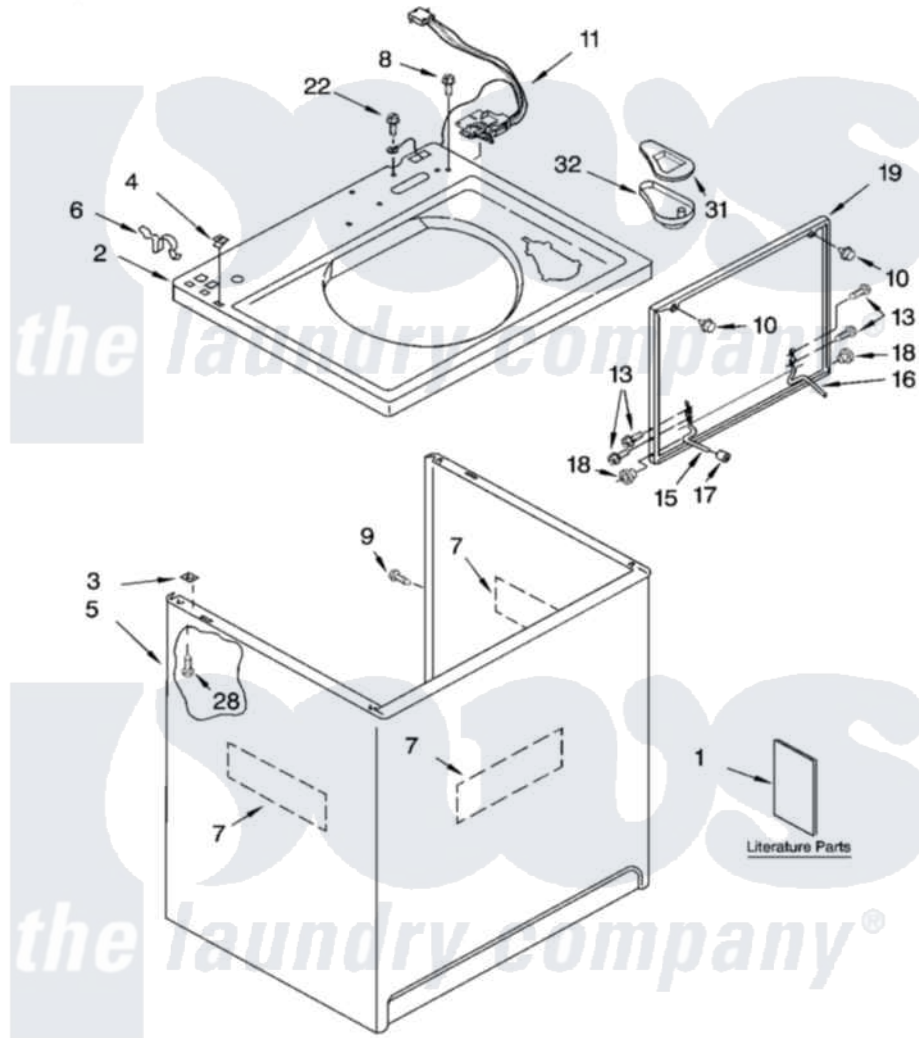

Whirlpool LSN2000PW0 01 - TOP AND CABINET PARTS

TOP AND CABINET PARTS

For Models: LSN2000PW0, LSN2000PG0
(White/Grey) (Biscuit/Gold)

AUTOMATIC
WASHER

04-04 Litho in U.S.A. (drd)

1

Part No. 8180336

Whirlpool Residential Whirlpool LSN2000PW0 Washer Parts Parts Diagram 01 - TOP AND CABINET PARTS

[Click on the part number to view part](#)

Item	Original Part Number	Replaced By	Status	Part Description
1	LIT3956025		Not Available	Literature Parts (Installation Instructions)
"	LIT3955869			Literature Parts
"	LIT3955907		Not Available	Literature Parts (Feature Sheet)
"	LIT3956343		Not Available	Literature Parts (Energy Guide)
"	LIT8541272		Not Available	Literature Parts (Wiring Diagram)
"	N/A		Not Available	Following May Be Purchased DO-IT-YOURSELF REPAIR MANUALS
"	LIT4313896	4313896		Do-It-Yourself Repair Manuals
2	3955792			Top
"	3955793			Top
3	62750			Spacer, Cabinet To Top (4)
4	357213			Nut, Push-In
5	63424			Cabinet
"	3954357			Cabinet

6	62780		Clip, Top And Cabinet And Rear Panel
7	3976348		Absorber, Sound
8	3400611		Screw And Washer, Lid Switch
9	3357011	308685	Side Trim)
10	9724509		Bumper, Lid
11	8054980		Switch, Lid
13	355274	W10119828	Screw, Lid Hinge Mounting
15	8055257		Hinge, Lid
16	8055256		Hinge, Lid
17	19119		Bumper, Lid Hinge
18	8319539		Bearing, Lid Hinge
19	8558398	W10193861	Lid
"	8558399	W10193862	Lid
22	3351614		Screw, Gearcase Cover Mounting
28	3390631		Screw, 10-16 X 3/8
31	3955788		Cover, Dispenser
32	8519517		Dispenser, Bleach