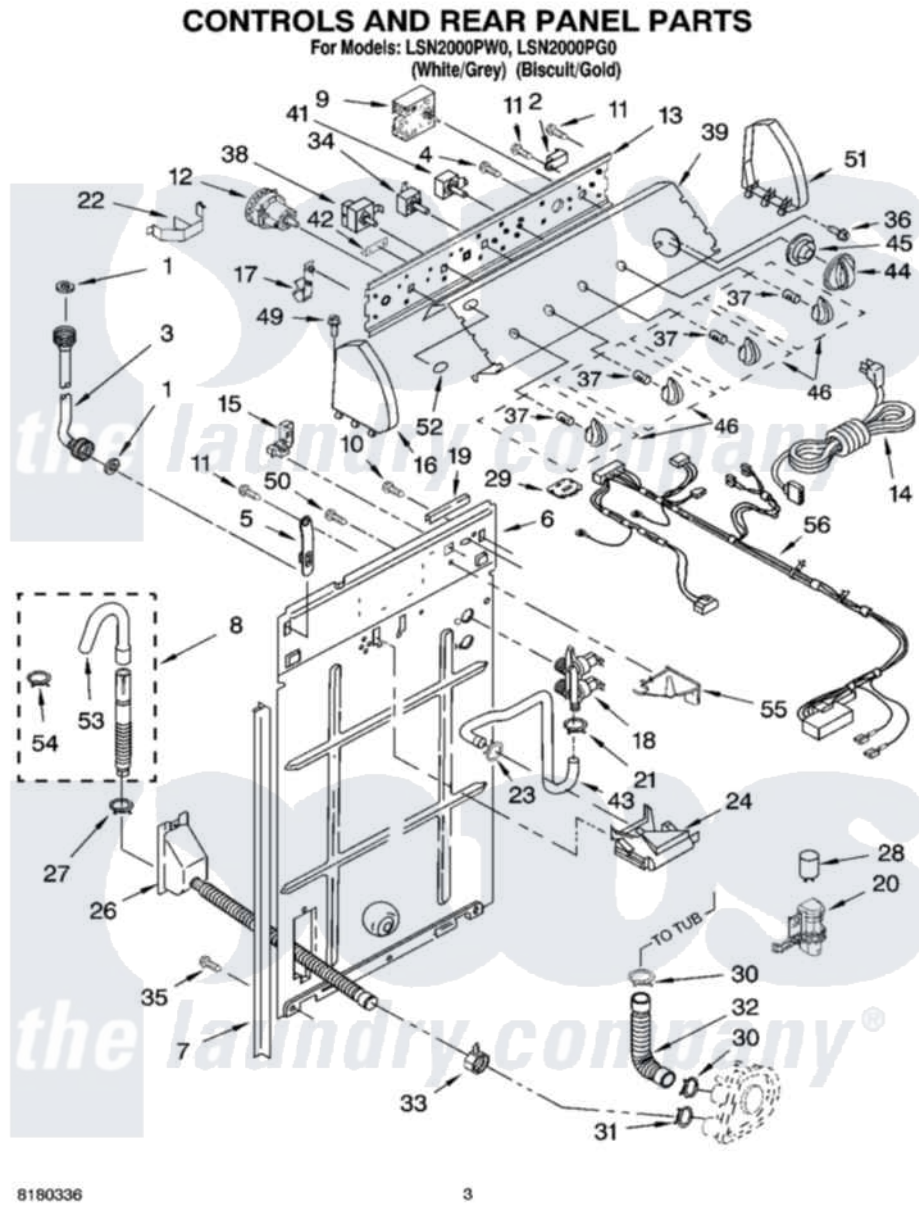

# Whirlpool LSN2000PW0 02 - CONTROLS AND REAR PANEL PARTS

8180336

3

Whirlpool Residential Whirlpool LSN2000PW0 Washer Parts Parts Diagram 02 - CONTROLS AND REAR PANEL PARTS  
Click on the part number to view part

Item	Original Part Number	Replaced By	Status	Part Description
1	3976300	<a href="#">16123</a>		Washer Inlet-Hose Miscellaneous Parts Must be Ordered Separately.
2	<a href="#">694419</a>			Mini-Buzzer
3	3949374	<a href="#">89503</a>		Hose-Inlet
"	3949375	<a href="#">89503</a>		Hose-Inlet
4	<a href="#">3400073</a>			Screw, Ground
5	8318255	<a href="#">8568314</a>		Strap, Console
6	<a href="#">3357978</a>			Panel, Rear
7	<a href="#">62747</a>			Pad, Rear Panel
8	3951609	<a href="#">285664</a>		Hose
"	661577	<a href="#">285666</a>		Hose
"	3357090	<a href="#">285702</a>		Hose
9	<a href="#">8541270</a>			Timer, Control
10	<a href="#">3351614</a>			Screw, Gearcase Cover Mounting
11	<a href="#">90767</a>			Screw, 8A X 3/8 HeX Washer Head Tapping