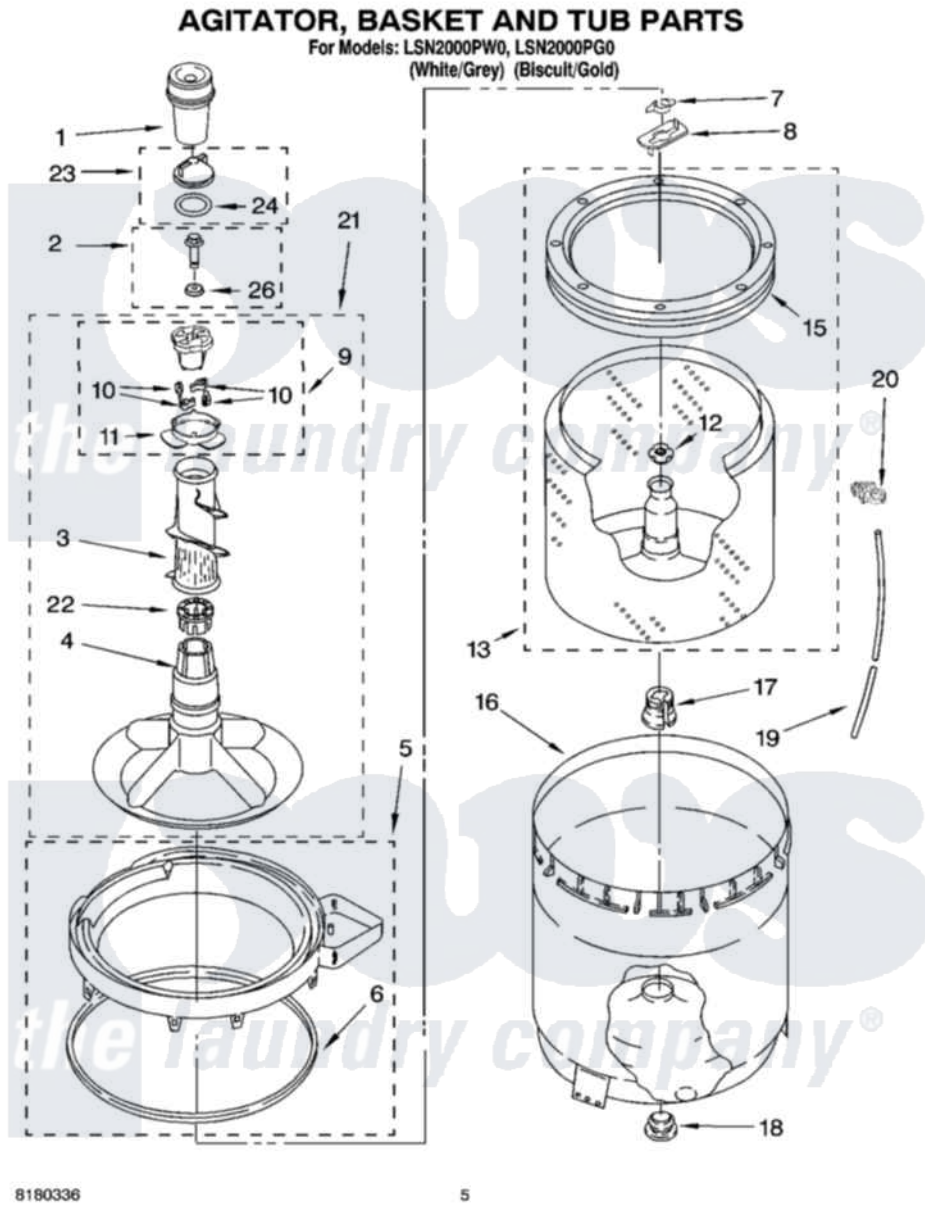

# Whirlpool LSN2000PW0 03 - AGITATOR, BASKET AND TUB PARTS

Whirlpool [Residential Whirlpool LSN2000PW0 Washer Parts](#) Parts Diagram 03 - AGITATOR, BASKET AND TUB PARTS

[Click on the part number to view part](#)

Item	Original Part Number	Replaced By	Status	Part Description
1	<a href="#">63580</a>			Dispenser, Fabric Softener
2	<a href="#">358237</a>			Screw And Washer
3	<a href="#">3363003</a>			Mover, Clothes
4	<a href="#">3951632</a>			Agitator
5	8528150	<a href="#">W10445870</a>		Ring-Tub
6	<a href="#">3976308</a>			Gasket, Tub Ring
7	<a href="#">3354845</a>			Clip, Agitator
8	3355921	<a href="#">8543666</a>		Washer, Agitator
9	3951682	<a href="#">285809</a>		Cam-Agitator
10	3366877	<a href="#">80040</a>		Dog-Agitator
11	<a href="#">3952374</a>			Bearing, Driven Cam
12	<a href="#">21366</a>			Nut, Spanner
13	8526016	<a href="#">W10389328</a>		Clothes Container, Assembly
15	8519788	<a href="#">387240</a>		Ring, Balance
16	<a href="#">63849</a>			Strain Relief, Power Cord
17	<a href="#">389140</a>			Tub Block, Basket Drive

18	<a href="#">383727</a>		Gasket, Centerpodt
19	3347780	<a href="#">353244</a>	Hose, Pressure Switch
20	<a href="#">2219077</a>		Clip, Pressure Switch Hose
21	<a href="#">3951744</a>		Agitator Assembly
22	<a href="#">3951608</a>		Spacer, Thrust
23	3354733	<a href="#">W10074580</a>	Cap, Barrier
24	3348855	<a href="#">W10072840</a>	Fabric Softener
26	<a href="#">3949550</a>		Washer