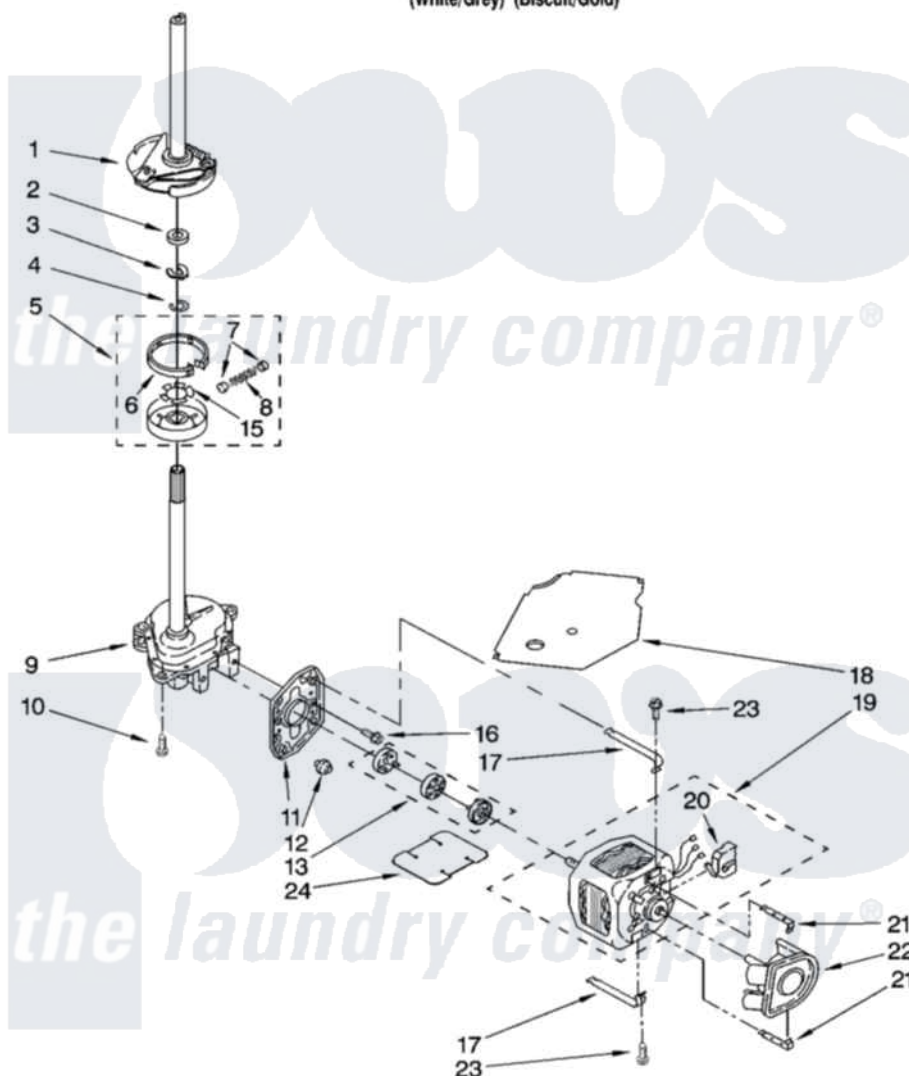

Whirlpool LSN2000PW0 04 - BRAKE, CLUTCH, GEARCASE, MOTOR AND PUMP PARTS

BRAKE, CLUTCH, GEARCASE, MOTOR AND PUMP PARTS

For Models: LSN2000PW0, LSN2000PG0
(White/Grey) (Biscuit/Gold)

8190336

7

Whirlpool [Residential Whirlpool LSN2000PW0 Washer Parts](#) Parts Diagram 04 - BRAKE, CLUTCH, GEARCASE, MOTOR AND PUMP PARTS
Click on the part number to view part

Item	Original Part Number	Replaced By	Status	Part Description
1	388952	285792		Basketdrive
2	63292			Washer, Spin Tube Thrust
3	62697	W10080230		Ring, Spin Tube Support
4	63283	285353		Ring
5	3951311	285785		Clutch
6	3951308	285790		Lining
7	62646			Cap, Clutch Spring
8	3946792			Spring And Damper Assembly
9	3360630	3360629		Gearcase
10	3357334	3400516		Screw Anti-Rattle
11	62611			Plate, Motor Mount To Gearcase
12	62691			Grommet, Motor
13	285753	285753A		Coupling
15	3355454			Clip, Main Drive

16	3400516		Screw Anti-Rattle
17	3349637	W10086010	Retainer, Motor
18	3362089		Shield, Tub To Motor
19	8529935		Motor, Main Drive
20	8529896		Switch, Main Drive Motor
21	8546127		Retainer, Pump
22	3363394		Pump
23	3387485	273556	Screw, 10-16 X 5/8
24	3946532		Shield, Motor