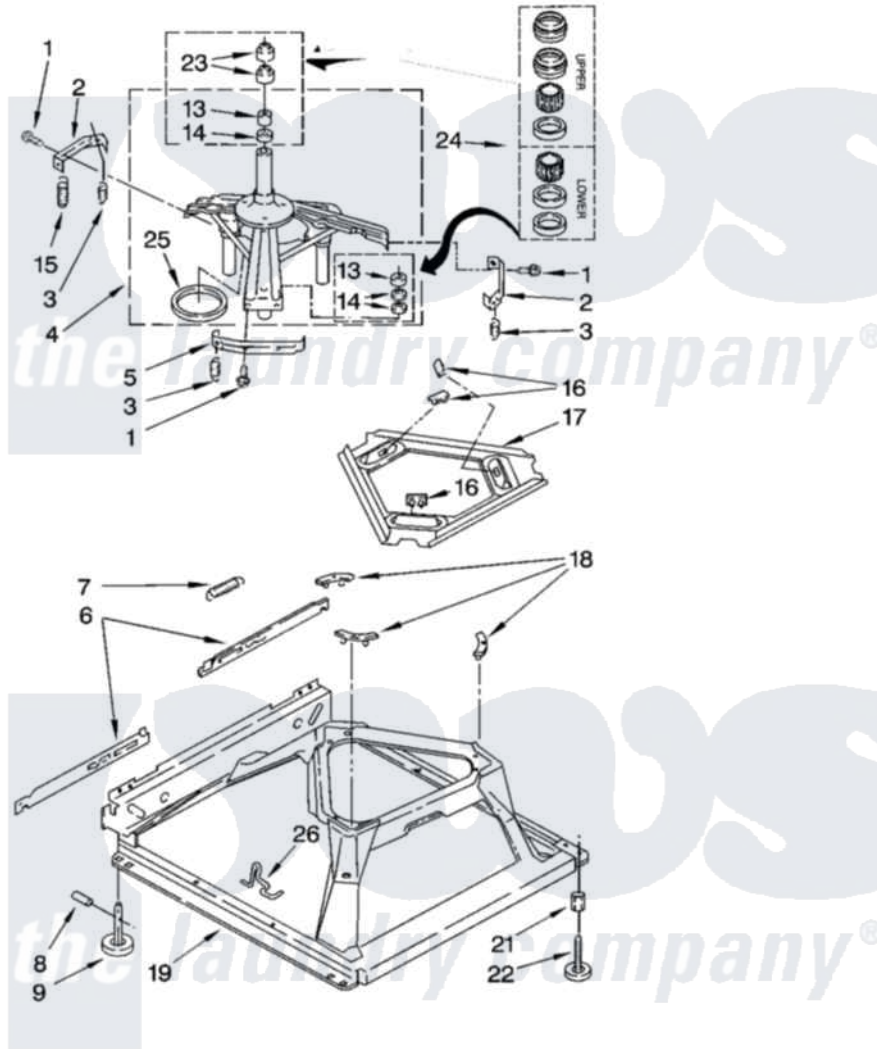

Whirlpool LSN2000PW0 05 - MACHINE BASE PARTS

MACHINE BASE PARTS

For Models: LSN2000PW0, LSN2000PG0
(White/Grey) (Biscuit/Gold)

8

8180336

Whirlpool Residential Whirlpool LSN2000PW0 Washer Parts Parts Diagram 05 - MACHINE BASE PARTS
Click on the part number to view part

Item	Original Part Number	Replaced By	Status	Part Description
1	3400076			Screw, Bracket Mounting
2	64067			Bracket, Spring Outer
3	63907			Spring, Suspension
4	3362087	280184		Support
5	64065			Bracket, Spring Outer
6	63466			Link, Leveling Mechanism
7	62597	8316845		Spring
8	62837			Pin, Knurled
9	62596	285244		Feet-Leveling
13	3347047	8546455		Bearing, Centerpost
14	357409	359449		Seal, Agitator Shaft
15	8318050	285901		Spring
16	62568	285219		Pad
17	3946509			Plate, Suspension
18	3363660	285744		Pad
19	3946512	285771		Base

21	3359452		Nut, Lock
22	389102	W10001130	Foot, Leveling
23	356934	8577376	Seal, Centerpost
24	285203		Centerpost Bearing Kit
25	63134		Ring, Sound Deadening
26	63806	W10145155	Retainer, Suspension Spring