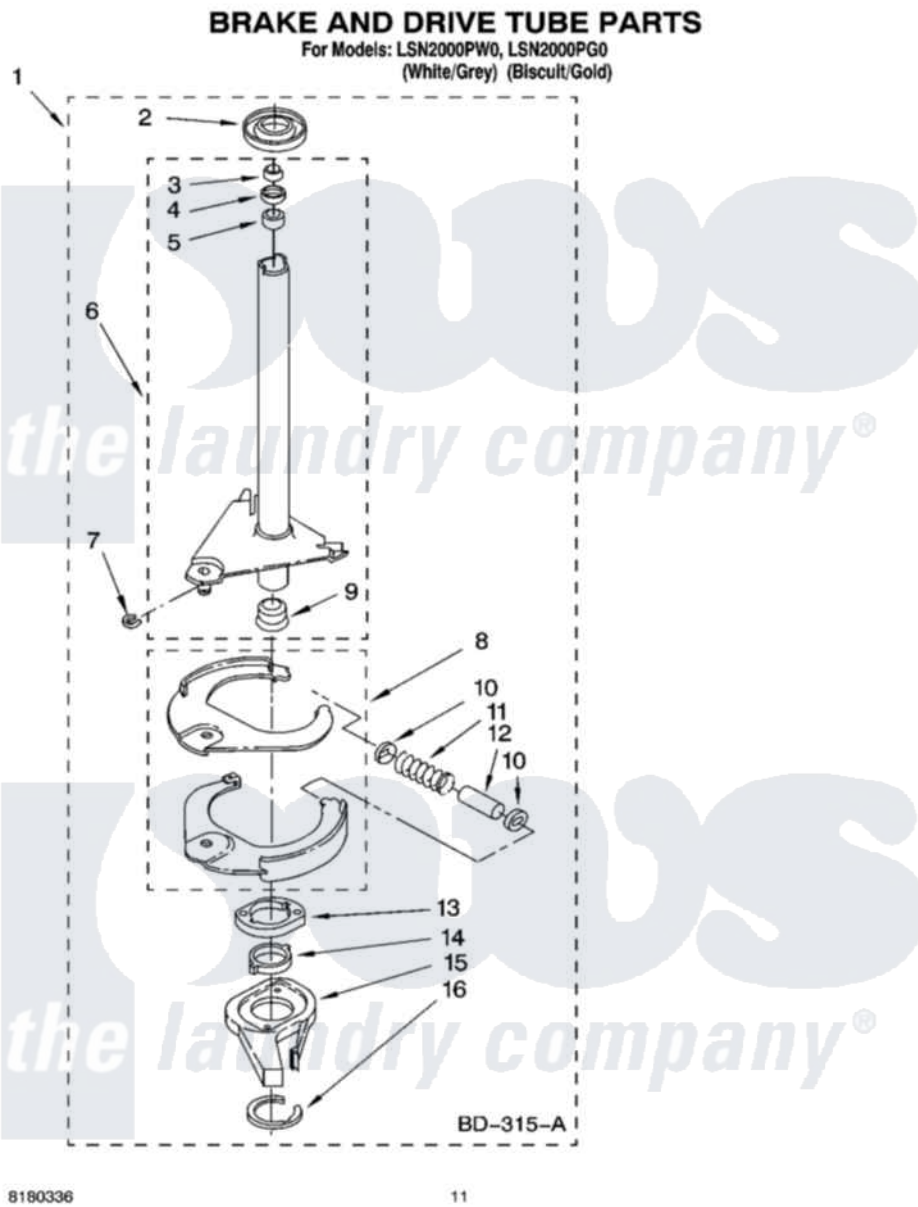

Whirlpool LSN2000PW0 07 - BRAKE AND DRIVE TUBE PARTS

8180336

11

Whirlpool [Residential Whirlpool LSN2000PW0 Washer Parts](#) Parts Diagram 07 - BRAKE AND DRIVE TUBE PARTS
Click on the part number to view part

Item	Original Part Number	Replaced By	Status	Part Description
1	388952	285792		Basketdrive
2	62658			Ring, Thrust
3	91939			Seal, Shaft
4	356427			Seal, Spin Pinion
5	356937			Spacer, Drive Tube
6	64027	64208		Tube-Spin
7	64035	W10083190		Ring, Retaining
8	64232	285438		Shoe-Brake
9	62703	8546462		"T" Bearing, Spin Tube
10	62648	285658		Sleeve
11	387806		Not Available	Spring, Brake
12	62909	285658		Sleeve
13	63023	8546461		Cam, Brake Release
14	63022			Sleeve, Cam
15	64194	285790		Lining
16	90368	W10083200		Ring, Retaining

" N/A

Not Available

FOLLOWING PARTS NOT
ILLUSTRATED

" [285208](#)

Lubricant