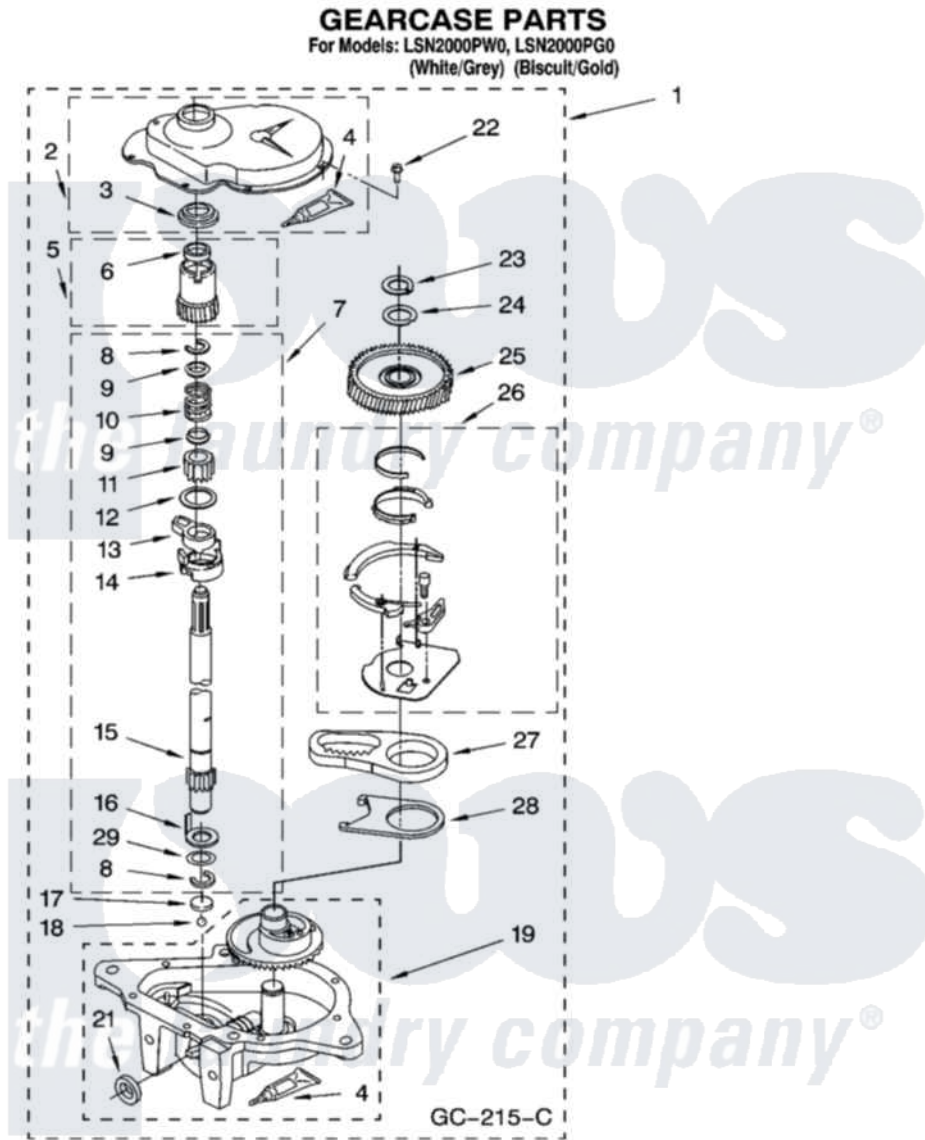

# Whirlpool LSN2000PW0 08 - GEARCASE PARTS

12

8180336

Whirlpool [Residential Whirlpool LSN2000PW0 Washer Parts](#) Parts Diagram 08 - GEARCASE PARTS  
Click on the part number to view part

Item	Original Part Number	Replaced By	Status	Part Description
1	3360630	<a href="#">3360629</a>		Gearcase
2	<a href="#">285202</a>			Cover, Gearcase
3	<a href="#">3349985</a>			Seal, Gearcase Cover
4	<a href="#">285195</a>			Sealer Sealer, Gasket
5	63320	<a href="#">285362</a>		Gear and Pinion
6	<a href="#">356427</a>			Seal, Spin Pinion
7	<a href="#">389387</a>			Shaft, Agitator
8	90369		Not Available	Ring, Retaining (2)
9	<a href="#">62677</a>			Retainer, Spring
10	<a href="#">62676</a>			Spring, Agitator
11	63273	<a href="#">285509</a>		Shaft, Agitator
12	<a href="#">62619</a>			Washer, Agitator Gear
13	62580	<a href="#">285206</a>		Cam-Agitator
14	62581	<a href="#">285206</a>		Cam-Agitator
15	<a href="#">285509</a>			Shaft, Agitator
16	<a href="#">62618</a>			Washer, Cam Thrust

17	16018	<a href="#">285205</a>	Bearing
18	85529	<a href="#">285205</a>	Bearing
19	389230	<a href="#">285515</a>	Gearcase
21	<a href="#">285352</a>		Seal Kit, Thrust Plug
22	<a href="#">3351614</a>		Screw, Gearcase Cover Mounting
23	3362552	<a href="#">285765</a>	Ring-Retr
24	285735	<a href="#">285766</a>	Washer Kit, Thrust
25	62570	<a href="#">285362</a>	Gear and Pinon
26	388253	<a href="#">999516</a>	Shelf-Glas
27	3349296	<a href="#">8546456</a>	Rack, Connecting
28	<a href="#">62621</a>		Actuator, Shift
29	<a href="#">388815</a>		Washer, Intermediate 1 3976263 Miscellaneous Parts Bag 2 3976300 Washer, Inlet Hose 3 3366913 Clamp, Hose