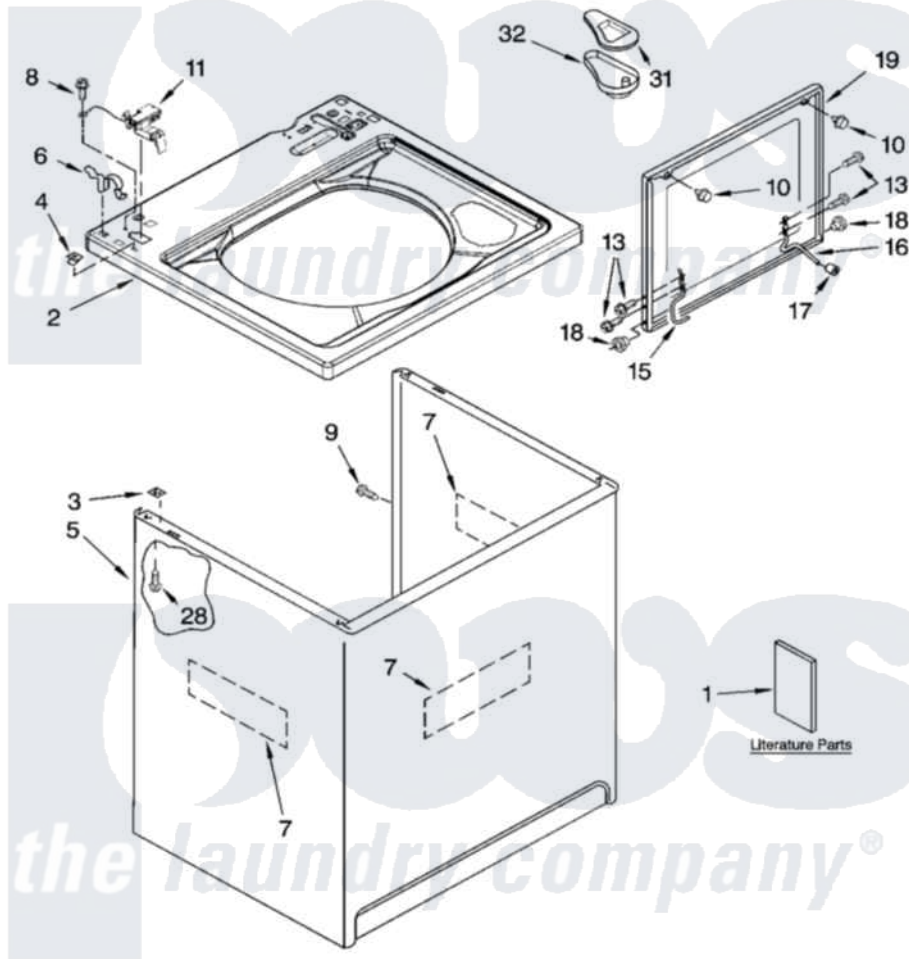

Whirlpool LSN2000PW1 01 - TOP AND CABINET PARTS

TOP AND CABINET PARTS

For Models: LSN2000PW1, LSN2000PG1
(White/Grey) (Biscuit/Gold)

AUTOMATIC
WASHER

8-04 Litho in U.S.A. (dtd)

1

Part No. 8180508

Whirlpool [Residential Whirlpool LSN2000PW1 Washer Parts](#) Parts Diagram 01 - TOP AND CABINET PARTS
Click on the part number to view part

Item	Original Part Number	Replaced By	Status	Part Description
1	3956025		Not Available	Installation Instructions
"	3955869		Not Available	Use & Care Guide
"	3955907		Not Available	Feature Sheet
"	3956343		Not Available	Energy Guide
"	8541272		Not Available	Wiring Diagram
"	N/A		Not Available	Following May Be Purchased DO-IT-YOURSELF REPAIR MANUALS
"	4313896			Do-It-Yourself Repair Manuals
2	8543451	8543447		Top
"	8543452	8543448		Top
3	62750			Spacer, Cabinet To Top (4)
4	357213			Nut, Push-In
5	63424			Cabinet
"	3954357			Cabinet
6	62780			Clip, Top And Cabinet And Rear Panel

7	3976348		Absorber, Sound
8	3351614		Screw, Gearcase Cover Mounting
9	3357011	308685	Side Trim)
10	9724509		Bumper, Lid
11	8318084		Switch, Lid
13	355274	W10119828	Screw, Lid Hinge Mounting
15	8559336	W10225136	Hinge 7 Pad Assembly
16	54583		Hinge, Lid
17	19119		Bumper, Lid Hinge
18	8319539		Bearing, Lid Hinge
19	8558398	W10193861	Lid
"	8558399	W10193862	Lid
28	3390631		Screw, 10-16 X 3/8
31	3955788		Cover, Dispenser
32	8519517		Dispenser, Bleach