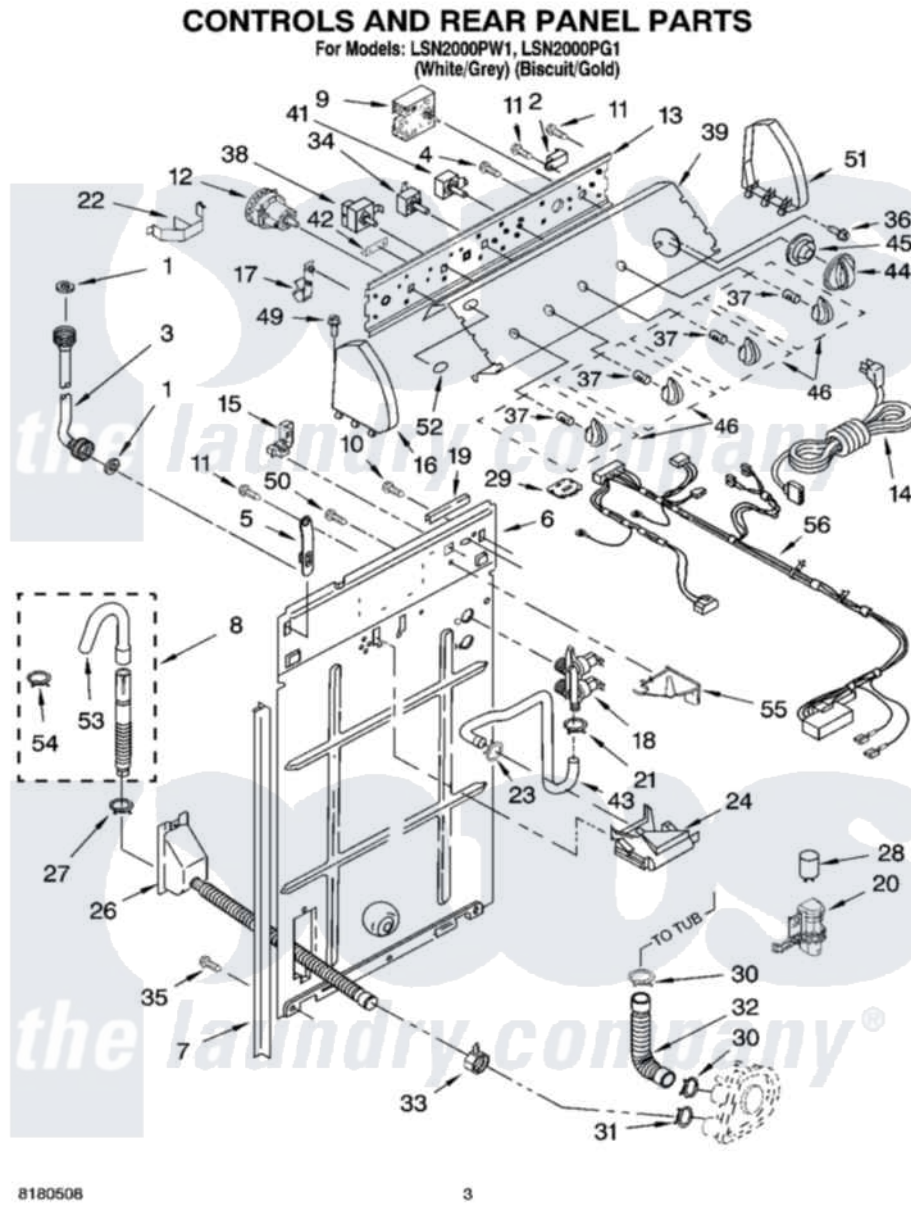

# Whirlpool LSN2000PW1 02 - CONTROLS AND REAR PANEL PARTS

Whirlpool Residential Whirlpool LSN2000PW1 Washer Parts Parts Diagram 02 - CONTROLS AND REAR PANEL PARTS  
Click on the part number to view part

Item	Original Part Number	Replaced By	Status	Part Description
1	3976300	<a href="#">16123</a>		Washer Inlet-Hose Miscellaneous Parts Must be Ordered Separately.
2	<a href="#">694419</a>			Mini-Buzzer
3	3949374	<a href="#">89503</a>		Hose-Inlet
"	3949375	<a href="#">89503</a>		Hose-Inlet
4	<a href="#">3400073</a>			Screw, Ground
5	8318255	<a href="#">8568314</a>		Strap, Console
6	<a href="#">3357978</a>			Panel, Rear
7	<a href="#">62747</a>			Pad, Rear Panel
8	3951609	<a href="#">285664</a>		Hose
"	661577	<a href="#">285666</a>		Hose
"	3357090	<a href="#">285702</a>		Hose
9	<a href="#">8541270</a>			Timer, Control
10	<a href="#">3351614</a>			Screw, Gearcase Cover Mounting
11	<a href="#">90767</a>			Screw, 8A X 3/8 HeX Washer Head Tapping